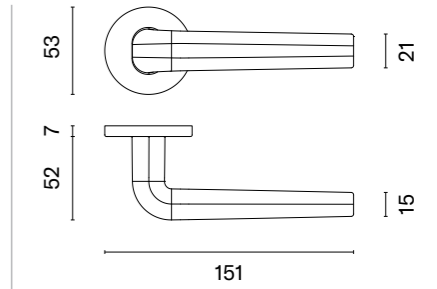

INULA

rosette R SLIM 7MM

model

matching rosettes

door handle
code: AT INULA R 7S

key ecutcheon
code: AT R 7S OB

euro ecutcheon
code: AT R 7S PZ

bathroom turn
code: AT R 7S WC

finish

CP
polished chrome

MSC
satin chrome

BLACK
matt black

GOLD PVD
polish gold

The door handle is available in a window version (page 295)