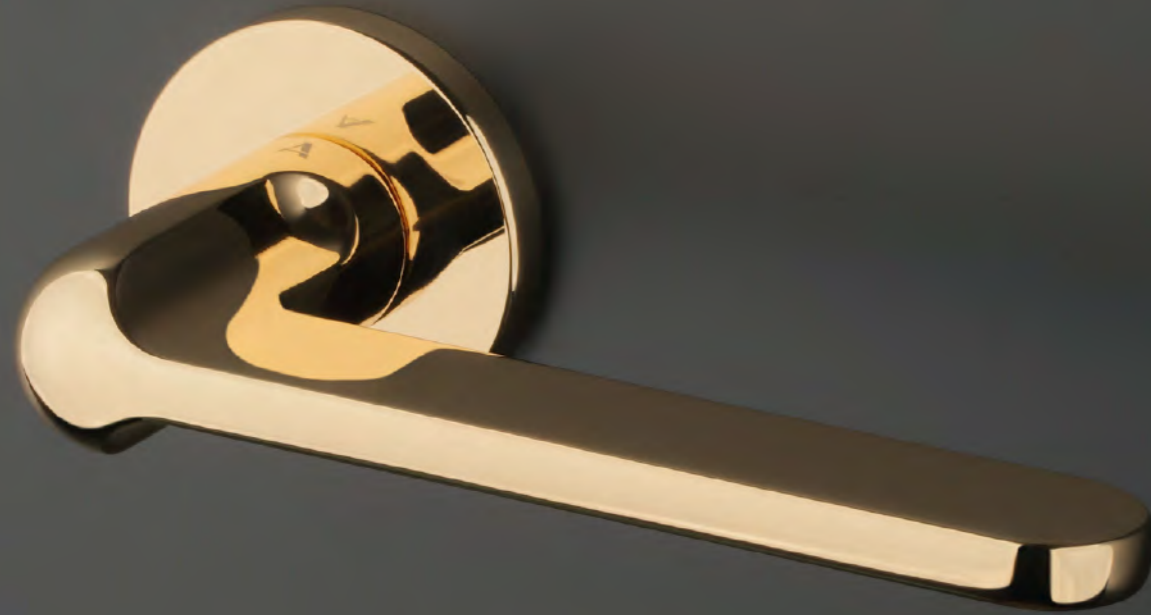

LORENZA

rosette R SLIM 7MM

model

matching rosettes

door handle
code: AS LORENZA R 7S

key ecutcheon
code: AS R 7S OB

euro ecutcheon
code: AS R 7S PZ

bathroom turn
code: AS R 7S WC

finish

LG
polish gold

GYM
graphite