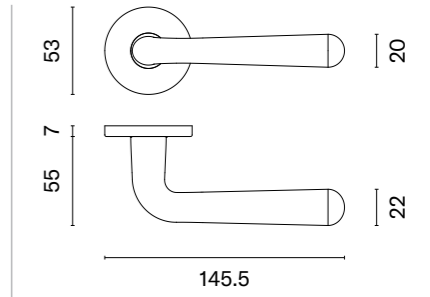

IRGA

rosette R SLIM 7MM

model

door handle
code: AT IRGA R 7S

matching rosettes

key ecutcheon
code: AT R 7S OB

euro ecutcheon
code: AT R 7S PZ

bathroom turn
code: AT R 7S WC

finish

CP
polished chrome

MSC
satin chrome

BLACK
matt black

WHITE
matt white

GOLD PVD
polish gold

GOLD SATIN
matt gold

The door handle is available in a window version (page 296)