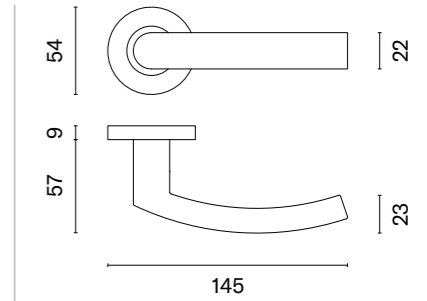

OVAL 1706

model

matching rosettes

door handle
code: SM OVAL 1706

key ecutcheon
code: SM OVAL 1710 OB

euro ecutcheon
code: SM OVAL 1711 PZ

bathroom turn
code: SM OVAL 1712 WC /
SM OVAL 1713 WC W/Z

finish

16
stainless steel