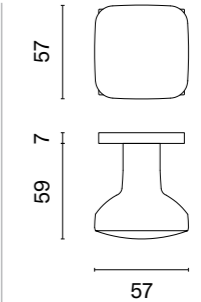

QUERCA

rosette Q SLIM 7MM

APRILE

model

matching rosettes

door knob
code: AS QUERCA Q 7S

key ecutcheon
code: AS Q 7S OB

euro ecutcheon
code: AS Q 7S PZ

bathroom turn
code: AS Q 7S WC

finish

LC
polished chrome

SC
satin chrome

BK
matt black

WH
matt white

LG
polish gold

KG
matt gold

PN
copper

SNM
nickel

GYM
graphite

* When ordering, please specify the version of the knob: one-side fixed, one-side movable, two-side fixed, two-side fixed-movable, two-side movable.

* When ordering, please specify the version of the knob: one-side fixed, one-side movable, two-side fixed, two-side fixed-movable, two-side movable.