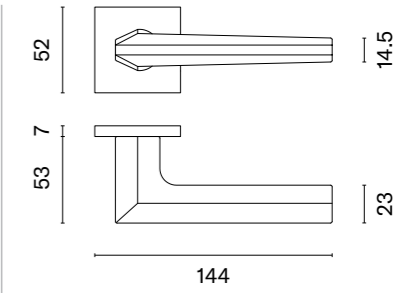

# JASMINA

rosette Q SLIM 7MM

model

matching rosettes

door handle  
code: AS JASMINA Q 7S

key ecutcheon  
code: AS Q 7S OB

euro ecutcheon  
code: AS Q 7S PZ

bathroom turn  
code: AS Q 7S WC