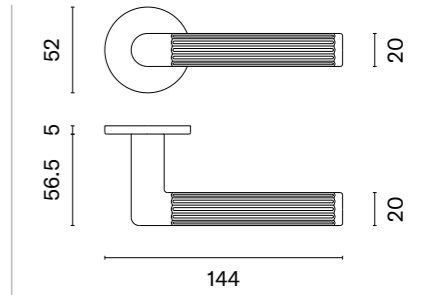

# LOBELIA

rosette R SUPER SLIM 5MM