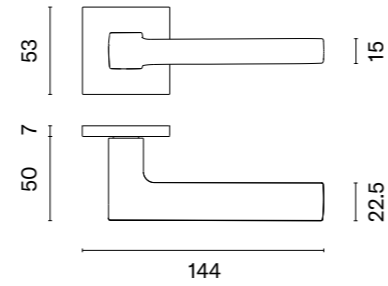

# OGA

rosette Q SLIM 7MM

STILE

model

matching rosettes

key ecutcheon  
code: ST Q 7S OB

euro ecutcheon  
code: ST Q 7S PZ

bathroom turn  
code: ST Q 7S WC