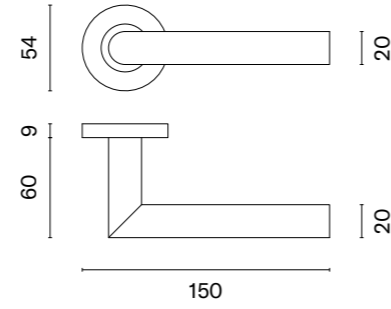

OVAL 1701

model

matching rosettes

door handle
code: SM OVAL 1701

key ecutcheon
code: SM OVAL 1710 OB

euro ecutcheon
code: SM OVAL 1711 PZ

bathroom turn
code: SM OVAL 1712 WC /
SM OVAL 1713 WC W/Z

finish

16
stainless steel

F5
matt black