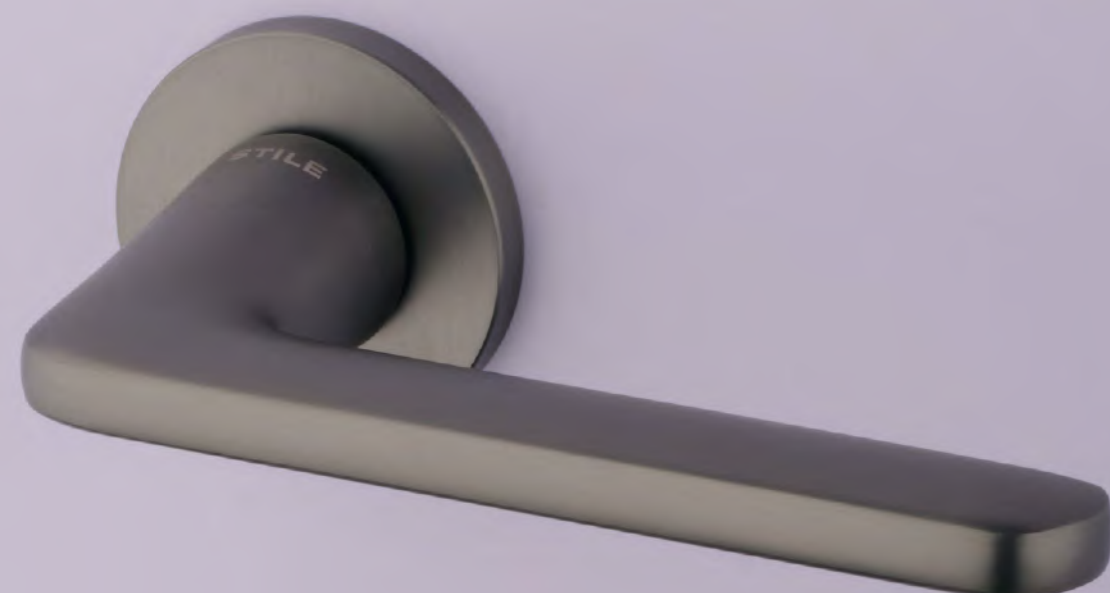

UTA

rosette R SLIM 7MM

model

matching rosettes

door handle
code: ST UTA R 7S

key ecutcheon
code: ST R 7S OB

euro ecutcheon
code: ST R 7S PZ

bathroom turn
code: ST R 7S WC

finish

PSC
satin chrome

BLACK
matt black

MSN
nickel

MSB
titanium

The door handle is available in a window version (page 315)