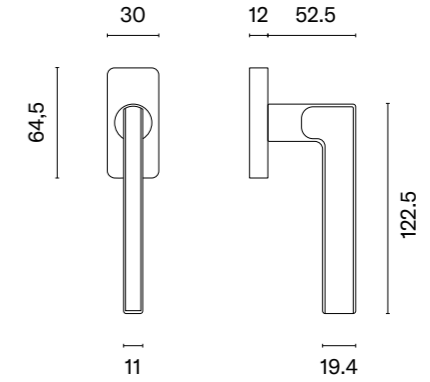

SIRA

STILE

model

finish

window handle
code: ST O SIRA Q

PSC
satin chrome

BLACK
matt black

MSN
nickel

MSB
titanium

The window handle is available in a door version (page 243)

* When ordering, please specify the side of the window handle: right (R) or left (L).