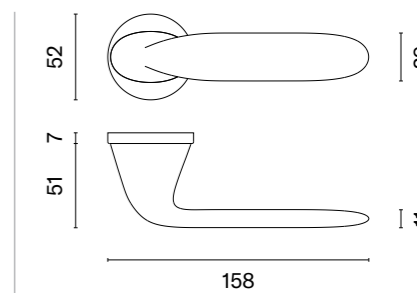

# PEONIA

rosette R SLIM 7MM