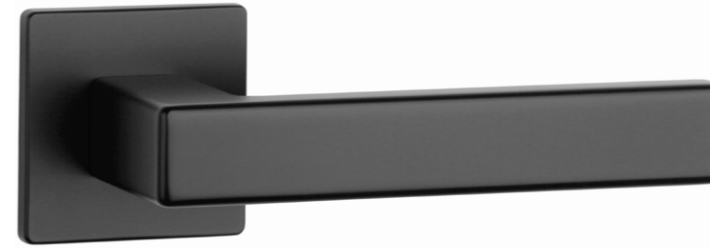

# TILIA

rosette Q SUPER SLIM 5MM