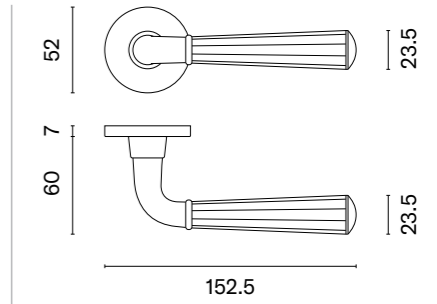

# MARIGOLD

rosette R SLIM 7MM

model

matching rosettes

door handle  
code: ASM MARIGOLD R 7S

key ecutcheon  
code: AS R 7S OB

euro ecutcheon  
code: AS R 7S PZ

bathroom turn  
code: AS R 7S WC