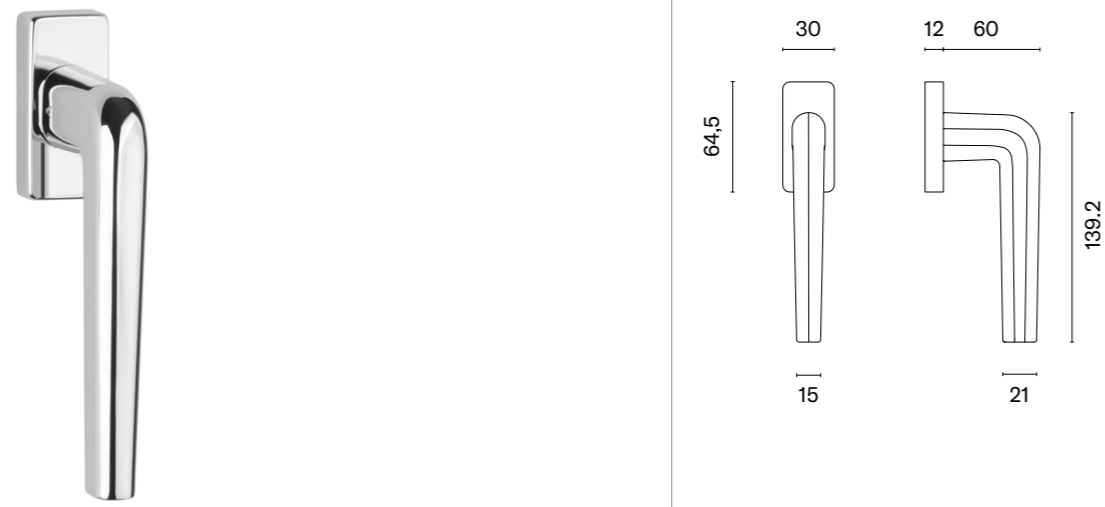

FUNKIA Q

APRILE

model finish

window handle
code: AT O FUNKIA Q

CP
polished chrome

MSC
satin chrome

BLACK
matt black

GOLD PVD
polish gold

The window handle is available in a door version (page 143)

* When ordering, please specify the side of the window handle: right (R) or left (L).