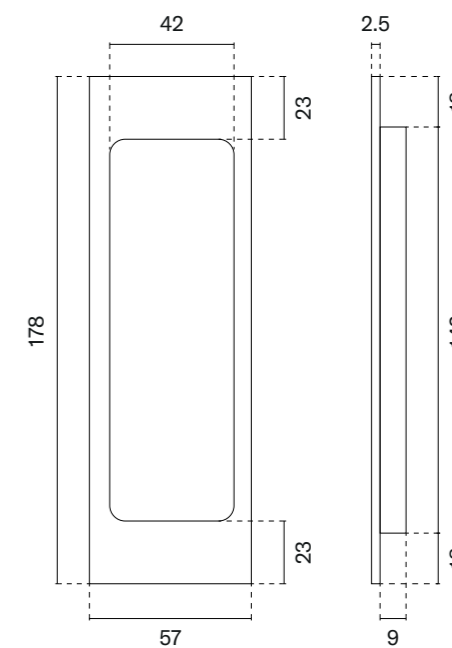

model

finish

sliding door pull
code: AS HD 240

BK
matt black / leather

KG
matt gold / leather