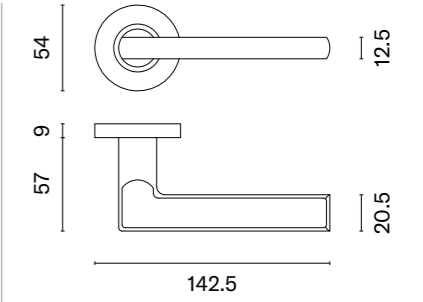

OVAL 1702

model

matching rosettes

door handle
code: SM OVAL 1702

key ecutcheon
code: SM OVAL 1710 OB

euro ecutcheon
code: SM OVAL 1711 PZ

bathroom turn
code: SM OVAL 1712 WC /
SM OVAL 1713 WC W/Z

finish

16
stainless steel