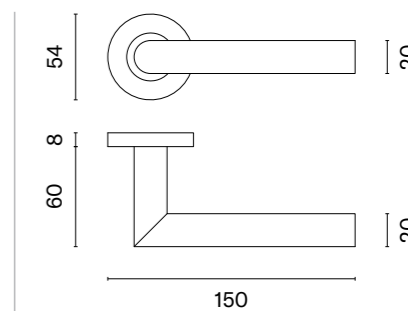

OVAL 1740

rosette PRO 8MM

model

matching rosettes

door handle
code: SH OVAL 1740 PRO 8 MM

key ecutcheon
code: SH OVAL PRO
8MM 1710 OB

euro ecutcheon
code: SH OVAL PRO
8MM 1711 PZ

bathroom turn
code: SH OVAL PRO
8MM 1712 WC

finish

16
stainless steel

F5
matt black

WH
matt white