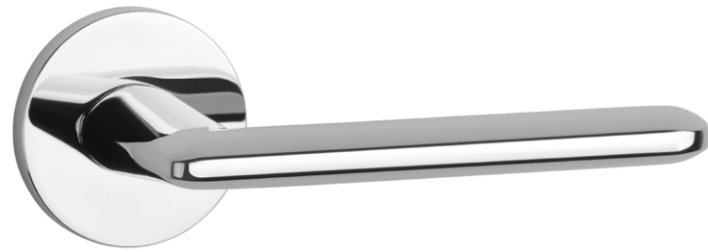

AVA

rosette R SLIM 7MM

STILE

model

matching rosettes

key ecutcheon
code: ST R 7S OB

euro ecutcheon
code: ST R 7S PZ

bathroom turn
code: ST R 7S WC

door handle
code: ST AVA R 7S

finish

CP
polished chrome

PSC
satin chrome

BLACK
matt black

MSN
nickel

MSB
titanium

The door handle is available in a window version (page 312)