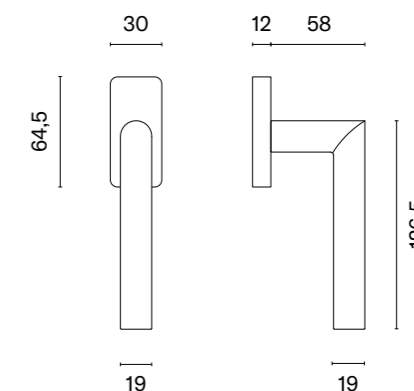

ARABIS Q

APRILE

model

finish

window handle
code: AT O ARABIS Q

CP
polished chrome

MSC
satin chrome

BLACK
matt black

WHITE
matt white

GOLD PVD
polish gold

GOLD SATIN
matt gold

The window handle is available in a door version (page 129)

* When ordering, please specify the side of the window handle: right (R) or left (L).