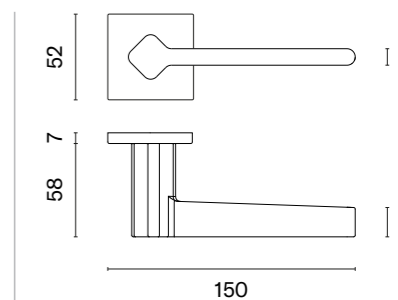

NINFEA Q

rosette Q SLIM 7MM

model

matching rosettes

door handle
code: AS NINFEA Q 7S

key ecutcheon
code: AS Q 7S OB

euro ecutcheon
code: AS Q 7S PZ

bathroom turn
code: AS Q 7S WC

finish

LC
polished chrome

SC
satin chrome

Finalist of the competition Dobry Wzór 2019

* Till end of stock.