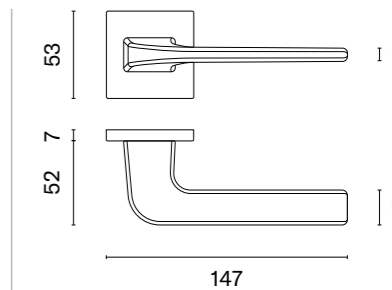

NAKA

rosette Q SLIM 7MM

model

matching rosettes

door handle
code: ST NAKA Q 7S

key ecutcheon
code: ST Q 7S OB

euro ecutcheon
code: ST Q 7S PZ

bathroom turn
code: ST Q 7S WC

finish

CP
polished chrome

PSC
satin chrome

BLACK
matt black

MSN
nickel

MSB
titanium

The door handle is available in a window version (page 324)