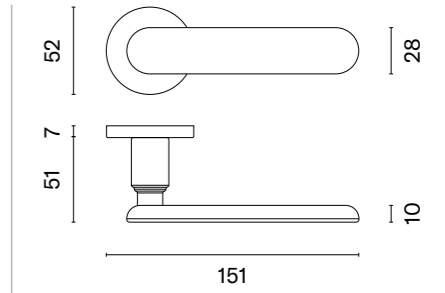

DEGLASIA

rosette R SLIM 7MM

model

matching rosettes

door handle
code: AS DEGLASIA R 7S

key ecutcheon
code: AS R 7S OB

euro ecutcheon
code: AS R 7S PZ

bathroom turn
code: AS R 7S WC

finish

LG
polish gold

GYM
graphite