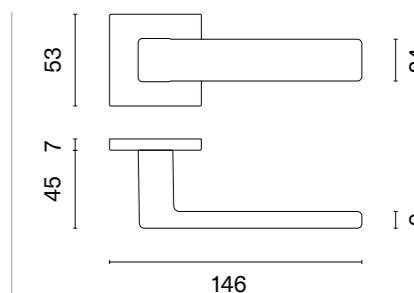

MIIA

rosette Q SLIM 7MM

model

matching rosettes

door handle
code: ST MIIA Q 7S

key ecutcheon
code: ST Q 7S OB

euro ecutcheon
code: ST Q 7S PZ

bathroom turn
code: ST Q 7S WC

finish

CP
polished chrome

PSC
satin chrome

BLACK
matt black

MSN
nickel

MSB
titanium

The door handle is available in a window version (page 323)