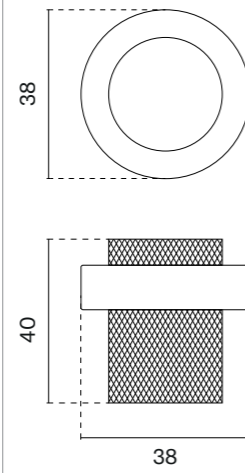

model

finish

door bumper
code: SH 1721

F5
matt black

BS PVD
basalt

PN PVD
copper