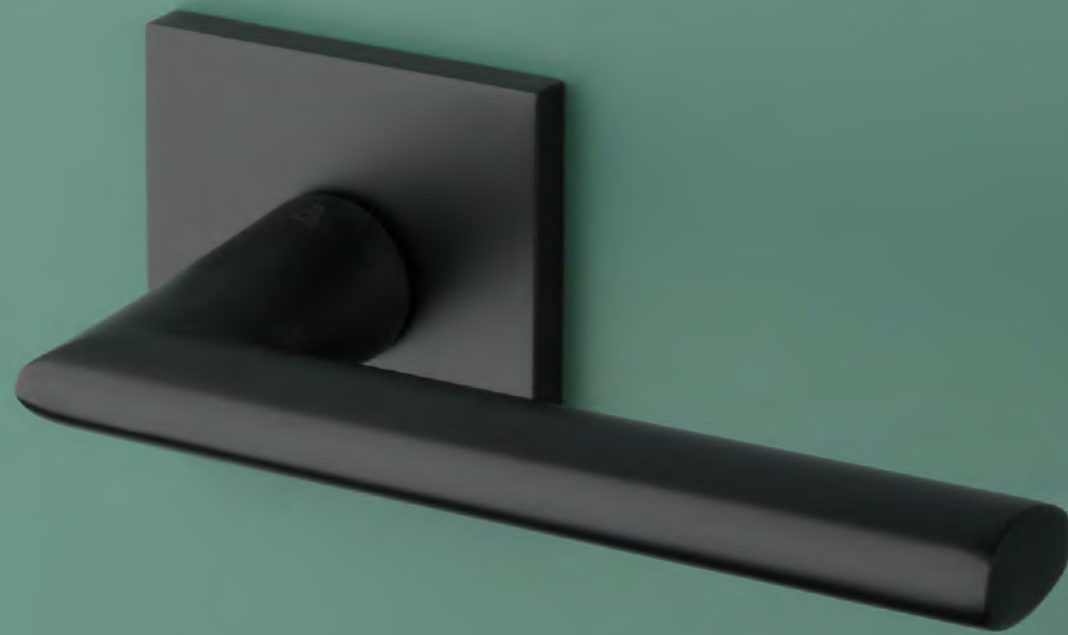

PRIMULA

rosette Q SLIM 7MM

model

matching rosettes

door handle
code: AT PRIMULA Q 7S

key ecutcheon
code: AT Q 7S OB

euro ecutcheon
code: AT Q 7S PZ

bathroom turn
code: AT Q 7S WC

finish

CP
polished chrome

MSC
satin chrome

BLACK
matt black

The door handle is available in a window version (page 308)