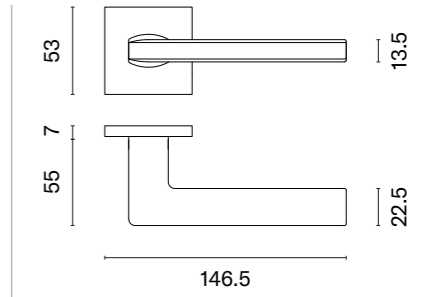

# PYROLA

rosette Q SLIM 7MM

model

matching rosettes

door handle  
code: AT PYROLA Q 7S

key ecutcheon  
code: AT Q 7S OB

euro ecutcheon  
code: AT Q 7S PZ

bathroom turn  
code: AT Q 7S WC