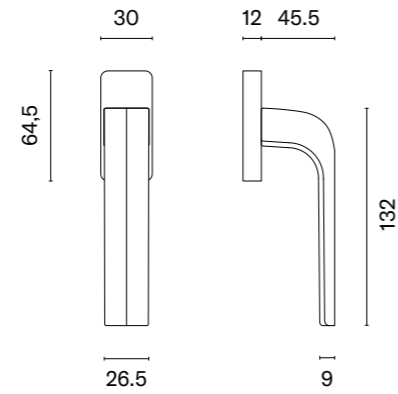

JENA

STILE

model

finish

window handle
code: ST O JENA Q

CP
polished chrome

PSC
satin chrome

BLACK
matt black

The window handle is available in a door version (page 235)

* When ordering, please specify the side of the window handle: right (R) or left (L).