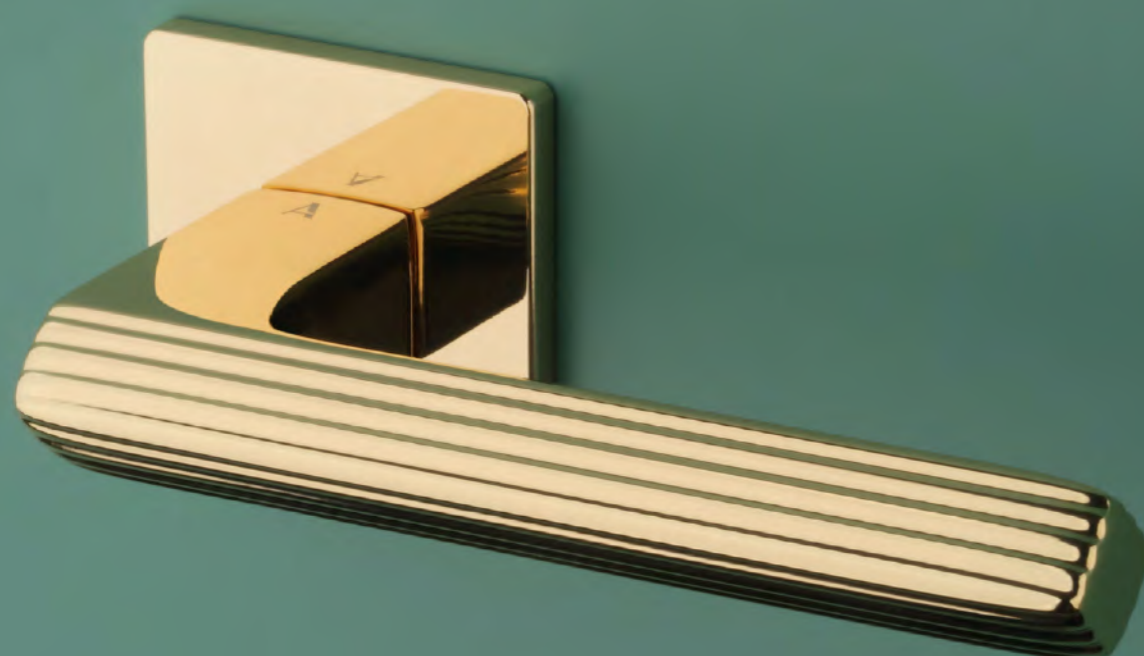

LARICE

rosette Q SUPER SLIM 5MM

model

matching rosettes

key ecutcheon
code: AS Q 5S OB

euro ecutcheon
code: AS Q 5S PZ

bathroom turn
code: AS Q 5S WC

finish

LC
polished chrome

LG
polish gold

KG
matt gold

Finalist of the competition Dobry Wzór 2019