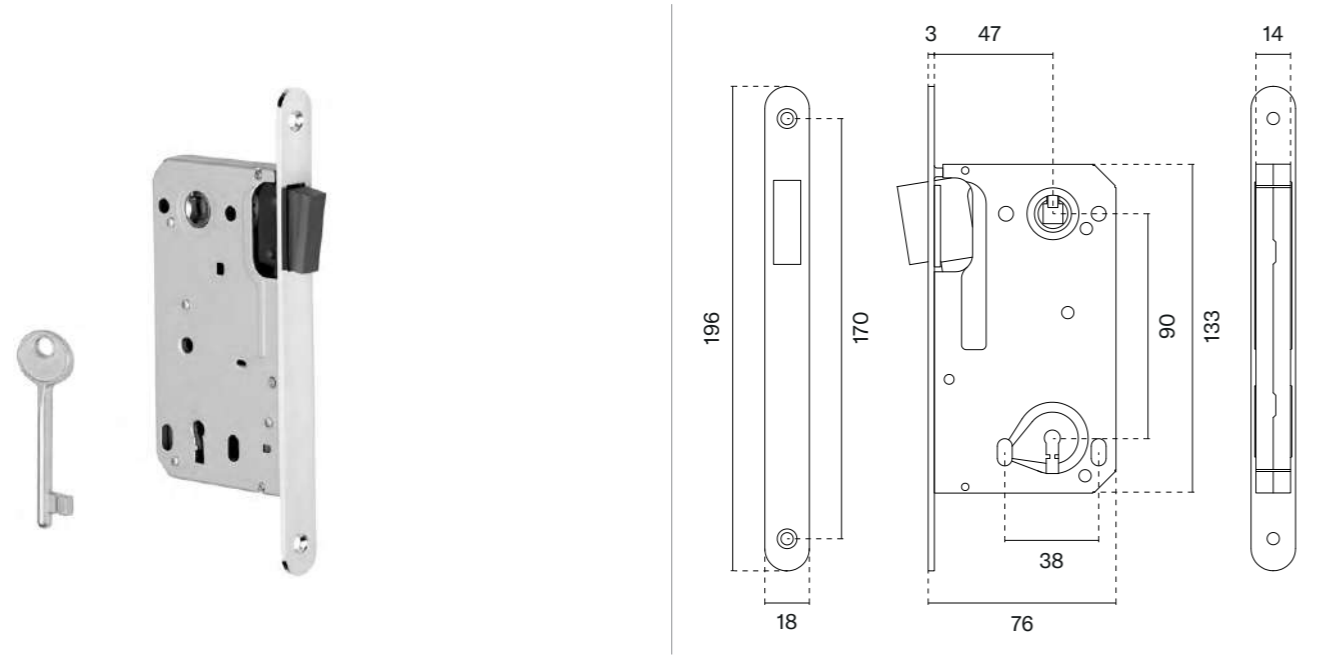

# Magnetic lock 2867 key 90

model finish

magnetic lock  
code: 3W ZAM 2867

03  
polished chrome

36  
nickel

153  
matt black

LG PVD  
polish gold

WH  
matt white