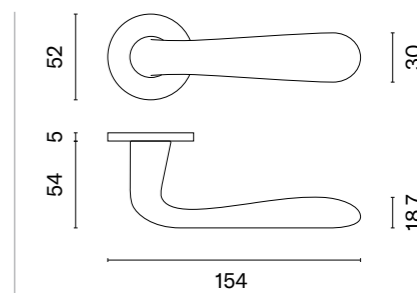

# GARDENIA

rosette R SUPER SLIM 5MM

APRILE

model

matching rosettes

door handle  
code: AS GARDENIA R 5S

key ecutcheon  
code: AS R 5S OB

euro ecutcheon  
code: AS R 5S PZ