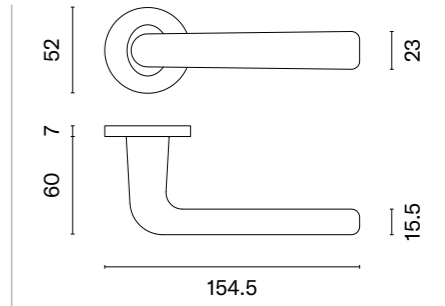

TULIPA

rosette R SLIM 7MM

model

matching rosettes

door handle
code: AS TULIPA R 7S

key ecutcheon
code: AS R 7S OB

euro ecutcheon
code: AS R 7S PZ

bathroom turn
code: AS R 7S WC

finish

LC
polished chrome

SC
satin chrome

BK
matt black

LG
polish gold

KG
matt gold