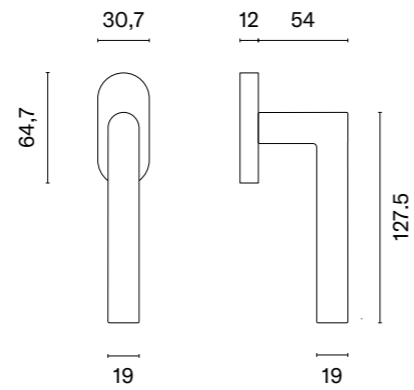

model

finish

window handle
code: ST O YUZA R

The window handle is available in a door version (page 227)

* When ordering, please specify the side of the window handle: right (R) or left (L).