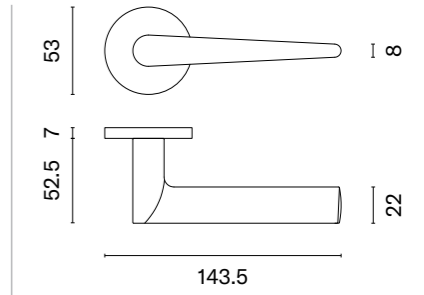

# ARNICA R

rosette R SLIM 7MM