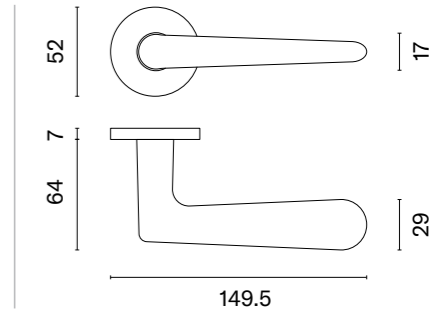

Design
MARIA JEGLIŃSKA-ADAMCZEWSKA

LAVANDA

rosette R SLIM 7MM

APRILE

model

matching rosettes

door handle
code: AS LAVANDA R 7S

key ecutcheon
code: AS R 7S OB

euro ecutcheon
code: AS R 7S PZ

bathroom turn
code: AS R 7S WC

finish

KG
matt gold

SNM
nickel

GYM
graphite