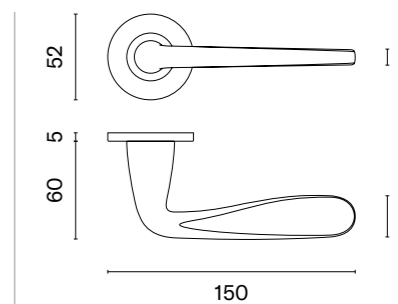

# HIACYNTA

rosette R SUPER SLIM 5MM

APRILE

model

matching rosettes

door handle  
code: AS HIACYNTA R 5S

  
key ecutcheon  
code: AS R 5S OB

  
euro ecutcheon  
code: AS R 5S PZ