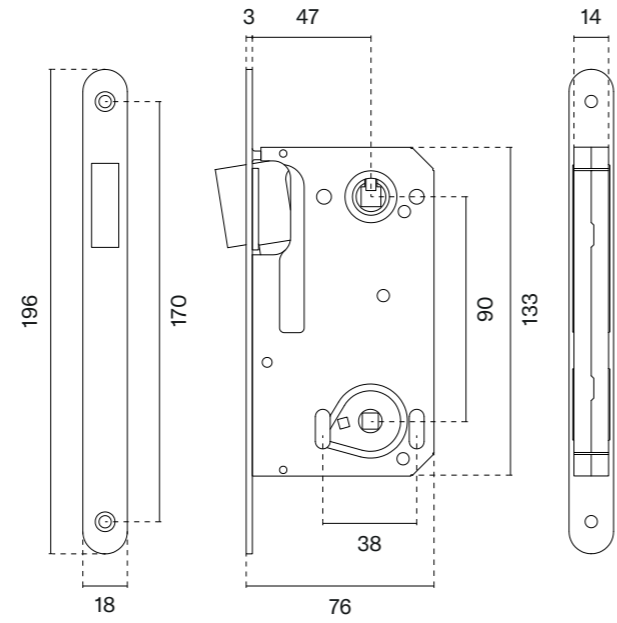

Magnetic lock 2869 WC 90

model

finish

magnetic lock
code: 3W ZAM 2869

03
polished chrome

36
nickel

153
matt black

LG PVD
polish gold

WH
matt white