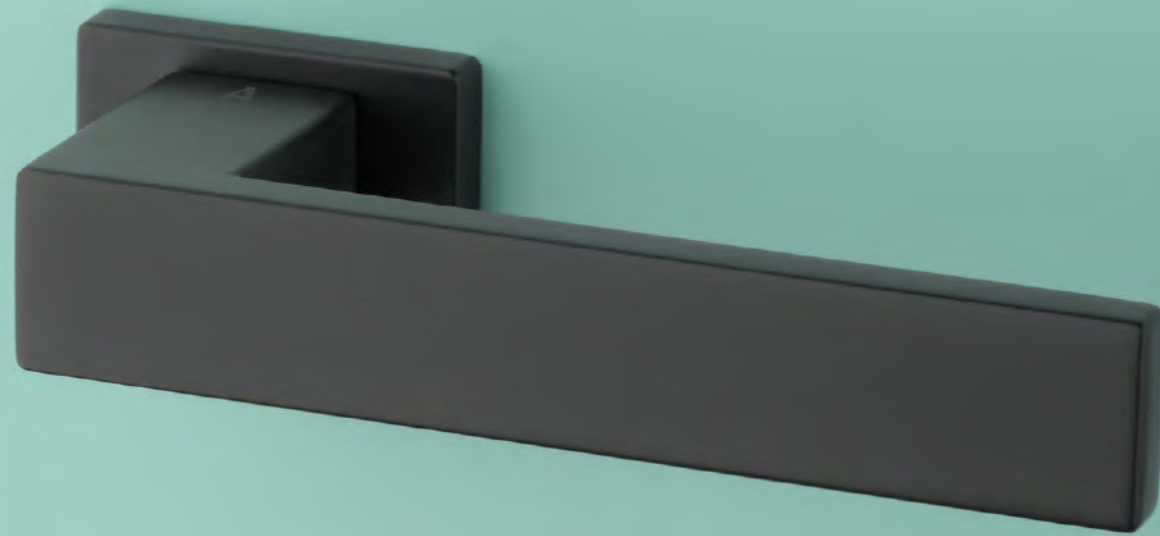

PINA RT

rosette RT SLIM 7MM

model

matching rosettes

door handle
code: AS PINA RT 7S

key ecutcheon
code: AS RT 7S OB

euro ecutcheon
code: AS QRT 7S PZ

bathroom turn
code: AS RT 7S WC

finish

LC
polished chrome

SC
satin chrome

BK
matt black

LG
polish gold

KG
matt gold