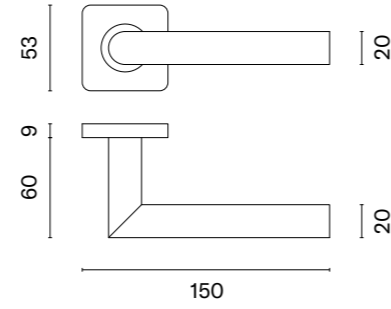

KVADRAT 1701

model

matching rosettes

door handle
code: SM KVADRAT 1701

key ecutcheon
code: SM KVADRAT 1710 OB

euro ecutcheon
code: SM KVADRAT 1711 PZ

bathroom turn
code: SM KVADRAT 1712 WC /
SM KVADRAT 1713 WC W/Z

finish

16
stainless steel

F5
matt black