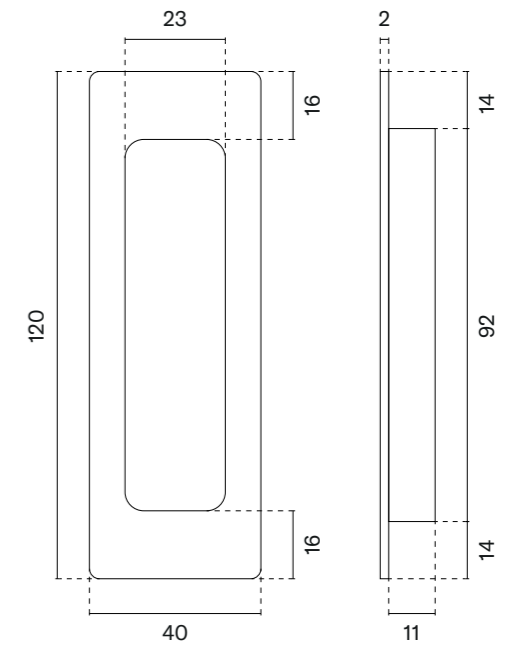

model

finish

sliding door pull
code: SH 1716

16
stainless steel

F5
matt black

GOLD PVD
polish gold

WH
matt white

BS PVD
basalt

PN PVD
copper