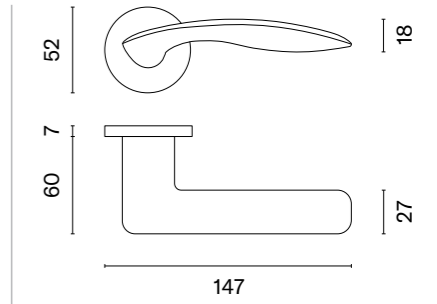

ROBINIA

rosette R SLIM 7MM