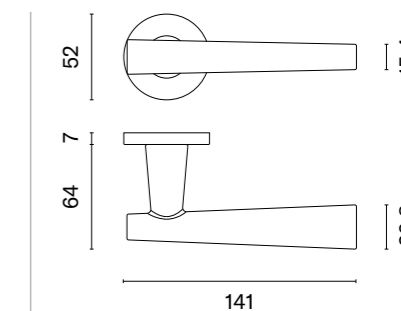

EUPHORBIA

rosette R SLIM 7MM

model

matching rosettes

door handle
code: AS EUPHORBIA R 7S

key ecutcheon
code: AS R 7S OB

euro ecutcheon
code: AS R 7S PZ

bathroom turn
code: AS R 7S WC

finish

KG
matt gold

SNM
nickel

GYM
graphite

The project received the Laureate statuette and the Good Design Emblem 2023 in the Home - Interior Design category.