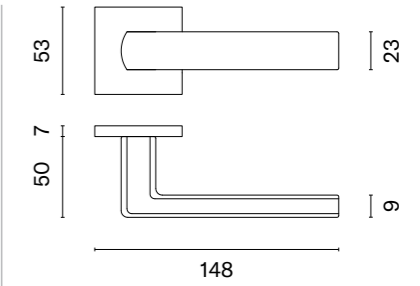

# HOSTA

rosette Q SLIM 7MM

model

matching rosettes

door handle  
code: AT HOSTA Q 7S

key ecutcheon  
code: AT Q 7S OB

euro ecutcheon  
code: AT Q 7S PZ

bathroom turn  
code: AT Q 7S WC