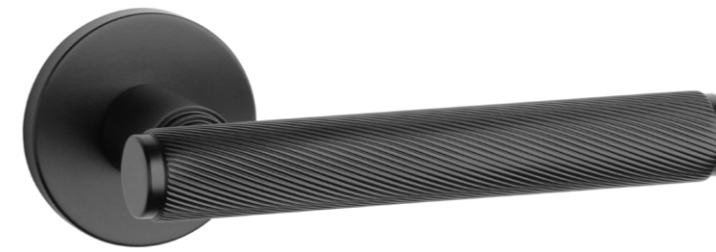

# KERRIA

rosette R SLIM 7MM

model

matching rosettes

door handle  
code: AS KERRIA R 7S

   
key ecutcheon  
code: AS R 7S OB

   
euro ecutcheon  
code: AS R 7S PZ

   
bathroom turn  
code: AS R 7S WC