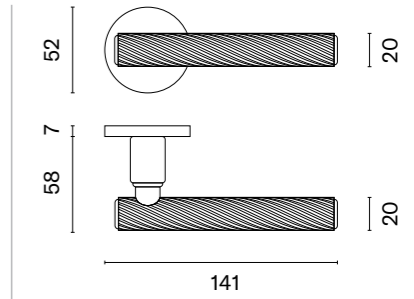

# KERRIA

rosette R SLIM 7MM

model

matching rosettes

door handle  
code: AS KERRIA R 7S

   
key ecutcheon  
code: AS R 7S OB

   
euro ecutcheon  
code: AS R 7S PZ

   
bathroom turn  
code: AS R 7S WC