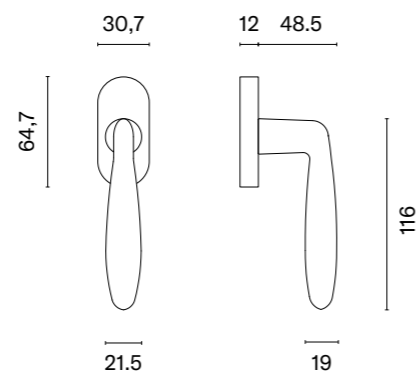

VERBENA

APRILE

model

finish

window handle
code: AT O VERBENA R

CP
polished chrome

MSC
satin chrome

BLACK
matt black

The window handle is available in a door version (page 121)

* When ordering, please specify the side of the window handle: right (R) or left (L).