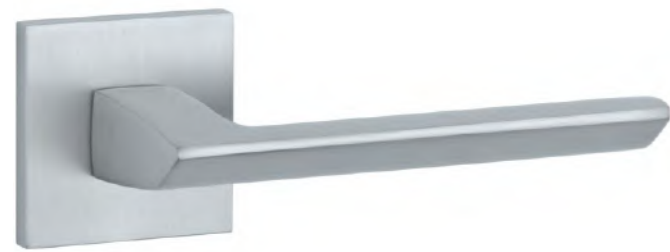

# OGA

rosette Q SLIM 7MM

STILE

model

matching rosettes

key ecutcheon  
code: ST Q 7S OB

euro ecutcheon  
code: ST Q 7S PZ

bathroom turn  
code: ST Q 7S WC