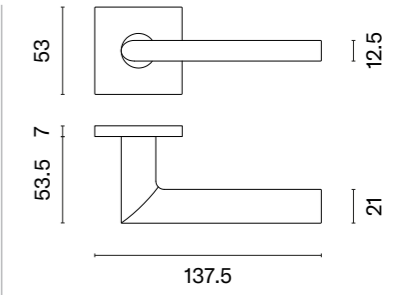

PRIMULA

rosette Q SLIM 7MM

model

matching rosettes

door handle
code: AT PRIMULA Q 7S

key ecutcheon
code: AT Q 7S OB

euro ecutcheon
code: AT Q 7S PZ

bathroom turn
code: AT Q 7S WC

finish

CP
polished chrome

MSC
satin chrome

BLACK
matt black

The door handle is available in a window version (page 308)