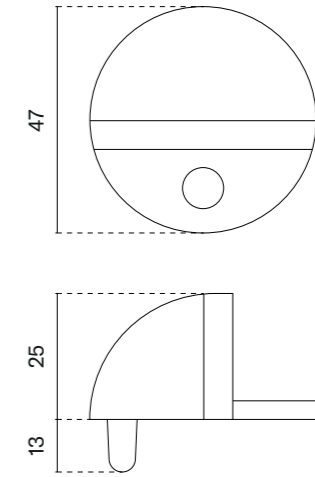

model

finish

door bumper
code: AS DS21

LC
polished chrome

SC
satin chrome

BK
matt black

LG
polish gold

LG PVD
polish gold

KG
matt gold

PN
copper