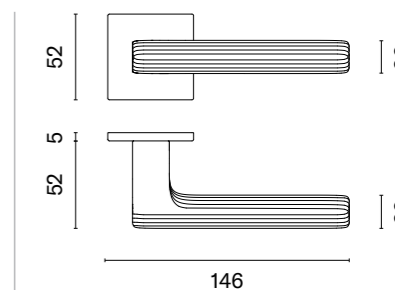

LARICE

rosette Q SUPER SLIM 5MM

model

matching rosettes

key ecutcheon
code: AS Q 5S OB

euro ecutcheon
code: AS Q 5S PZ

bathroom turn
code: AS Q 5S WC

finish

LC
polished chrome

LG
polish gold

KG
matt gold

Finalist of the competition Dobry Wzór 2019