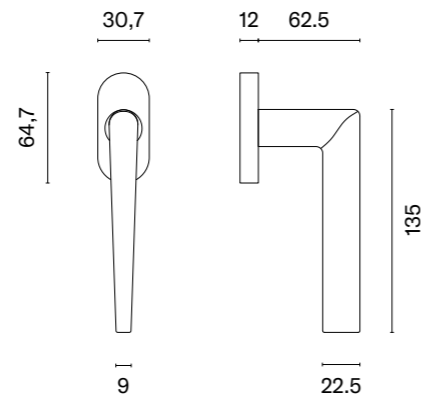

SALTA

STILE

model

finish

window handle
code: ST O SALTA R

CP
polished chrome

PSC
satin chrome

BLACK
matt black

MSN
nickel

MSB
titanium

The window handle is available in a door version (page 221)

* When ordering, please specify the side of the window handle: right (R) or left (L).