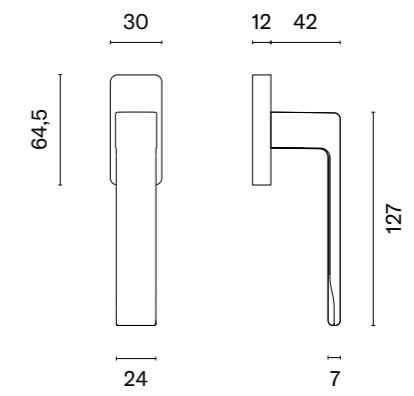

HIRA

STILE

model

finish

window handle
code: ST O HIRA Q

CP
polished chrome

PSC
satin chrome

BLACK
matt black

MSN
nickel

MSB
titanium

The window handle is available in a door version (page 234)

* When ordering, please specify the side of the window handle: right (R) or left (L).