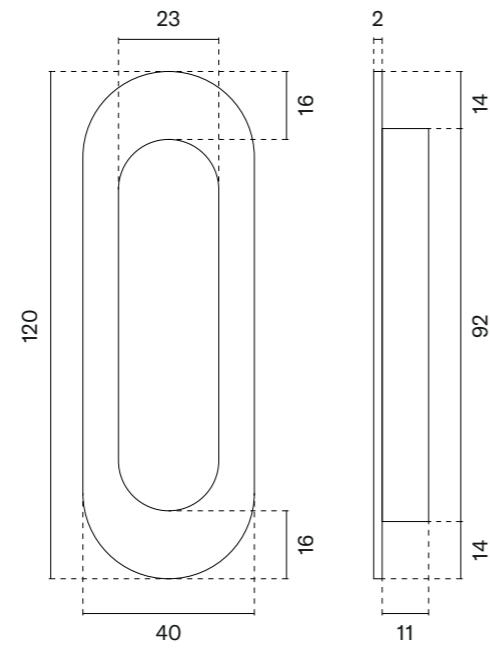

model

finish

sliding door pull
code: SH 1717

16
stainless steel

F5
matt black

GOLD PVD
polish gold

WH
matt white

BS PVD
basalt

PN PVD
copper