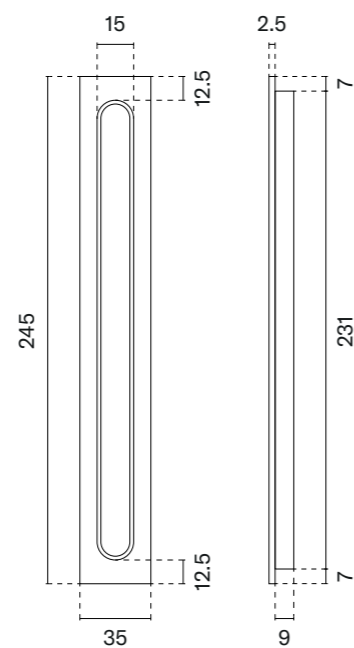

model

finish

sliding door pull
code: AS HD 239

BK
matt black / leather

KG
matt gold / leather