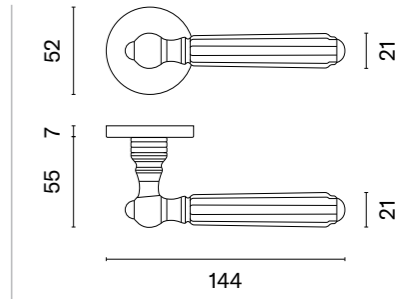

TIARELLA

rosette R SLIM 7MM