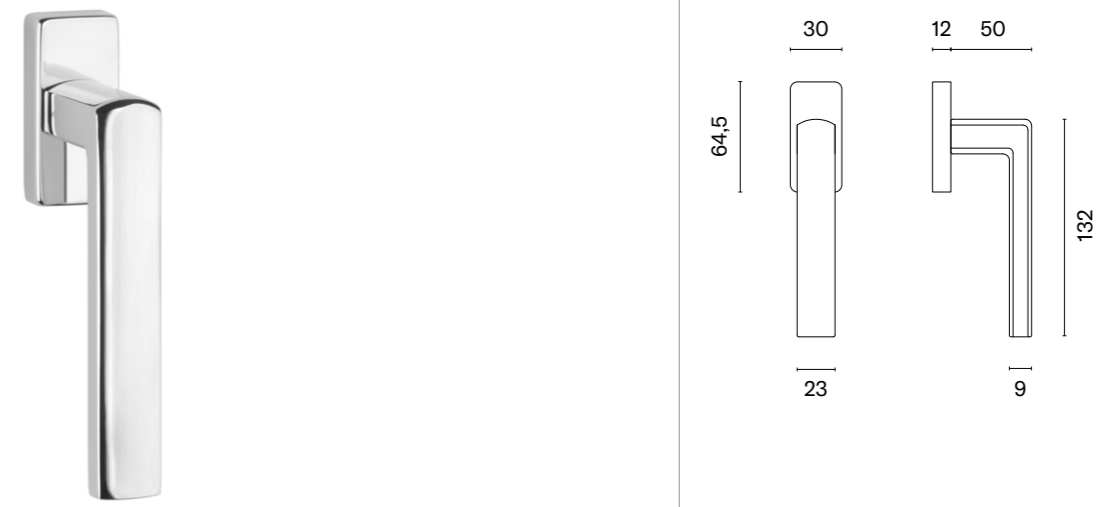

HOSTA

APRILE

model finish

window handle
code: AT O HOSTA Q

CP
polished chrome

MSC
satin chrome

BLACK
matt black

WHITE
matt white

GOLD PVD
polish gold

The window handle is available in a door version (page 145)

* When ordering, please specify the side of the window handle: right (R) or left (L).