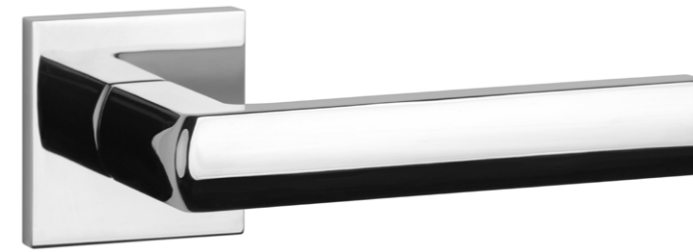

HOSTA

rosette Q SLIM 7MM

model

matching rosettes

door handle
code: AT HOSTA Q 7S

key ecutcheon
code: AT Q 7S OB

euro ecutcheon
code: AT Q 7S PZ

bathroom turn
code: AT Q 7S WC

finish

CP
polished chrome

MSC
satin chrome

BLACK
matt black

WHITE
matt white

GOLD PVD
polish gold

The door handle is available in a window version (page 307)