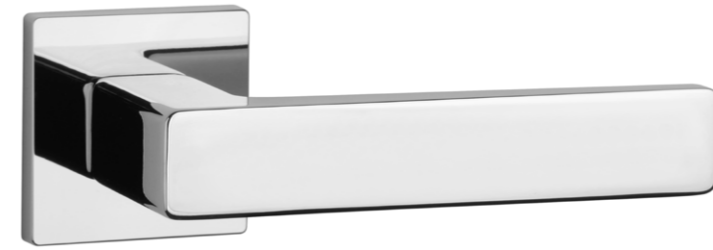

ERICA

rosette Q SLIM 7MM

model

matching rosettes

door handle
code: AS ERICA Q 7S

key ecutcheon
code: AS Q 7S OB

euro ecutcheon
code: AS Q 7S PZ

bathroom turn
code: AS Q 7S WC

finish

LC
polished chrome

SC
satin chrome

BK
matt black