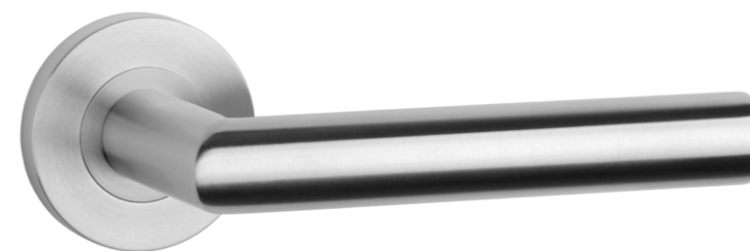

OVAL 1740

rosette PRO 8MM

model

matching rosettes

door handle
code: SH OVAL 1740 PRO 8 MM

key ecutcheon
code: SH OVAL PRO
8MM 1710 OB

euro ecutcheon
code: SH OVAL PRO
8MM 1711 PZ

bathroom turn
code: SH OVAL PRO
8MM 1712 WC

finish

16
stainless steel

F5
matt black

WH
matt white