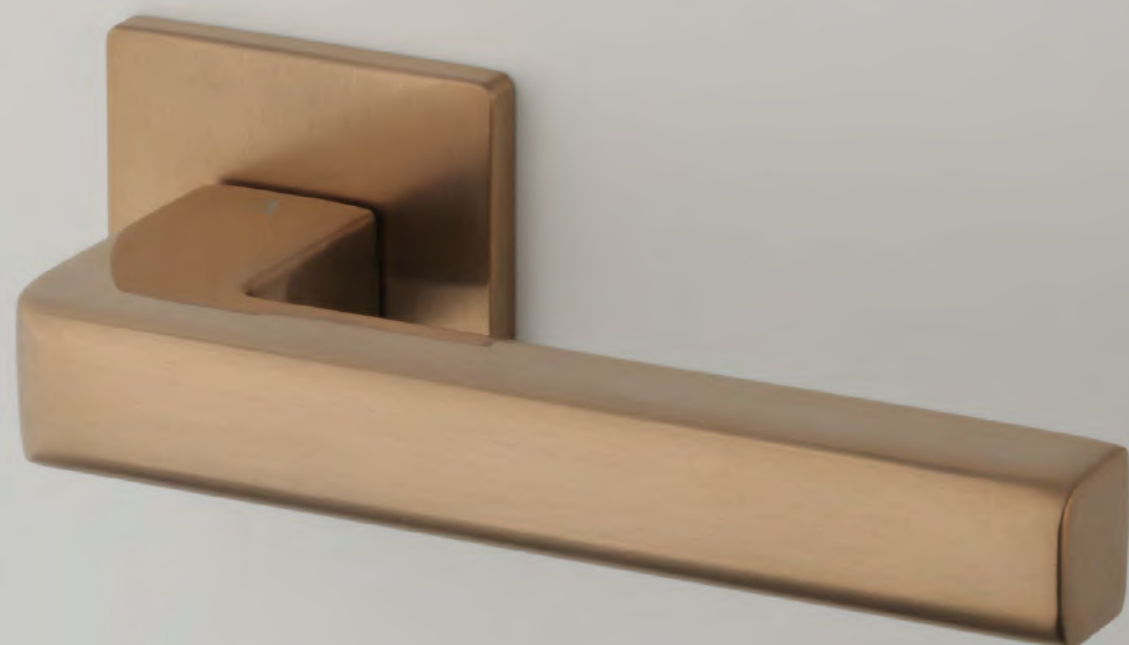

# SALICE

rosette Q SUPER SLIM 5MM

APRILE

model

matching rosettes

door handle  
code: AS SALICE Q 5S

key ecutcheon  
code: AS Q 5S OB

euro ecutcheon  
code: AS Q 5S PZ