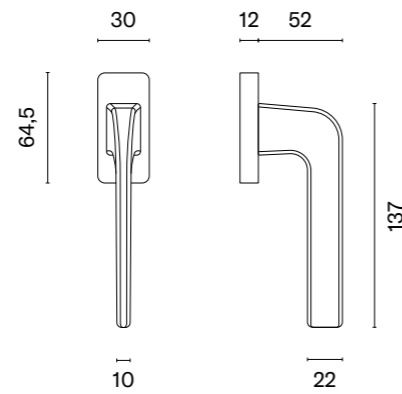

NAKA

STILE

model

finish

window handle
code: ST O NAKA Q

CP
polished chrome

PSC
satin chrome

BLACK
matt black

MSN
nickel

MSB
titanium

The window handle is available in a door version (page 239)

* When ordering, please specify the side of the window handle: right (R) or left (L).