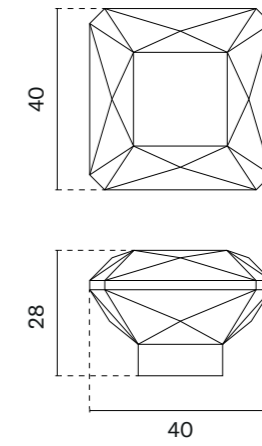

model

finish

furniture pull
code: AS 1065-S

LC/BK
polished chrome/black crystal

The set includes a door knob (page 285)