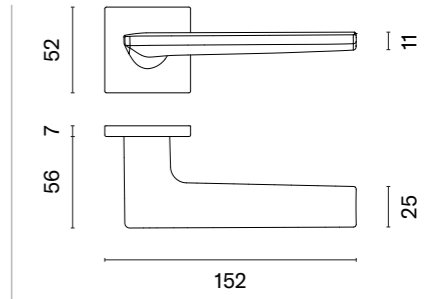

# LUNARIA

rosette Q SLIM 7MM

model

matching rosettes

door handle  
code: AS LUNARIA Q 7S

key ecutcheon  
code: AS Q 7S OB

euro ecutcheon  
code: AS Q 7S PZ

bathroom turn  
code: AS Q 7S WC