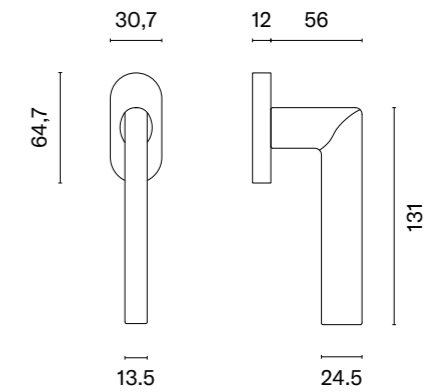

model finish

window handle
code: AT O KALMIA R

CP
polished chrome

MSC
satin chrome

BLACK
matt black

WHITE
matt white

GOLD PVD
polish gold

GOLD SATIN
matt gold

The window handle is available in a door version (page 73)

* When ordering, please specify the side of the window handle: right (R) or left (L).