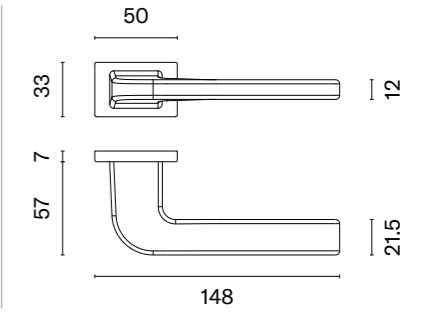

# ISMENA RT

rosette RT SLIM 7MM

model

matching rosettes

door handle  
code: AS ISMENA RT 7S

key ecutcheon  
code: AS RT 7S OB

euro ecutcheon  
code: AS QRT 7S PZ

bathroom turn  
code: AS RT 7S WC