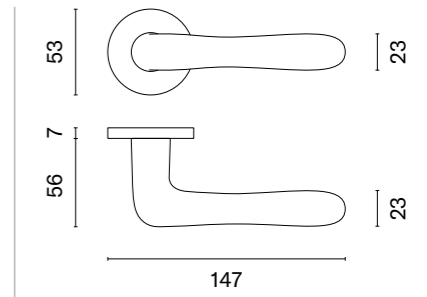

CYNIA

rosette R SLIM 7MM

model

matching rosettes

door handle
code: AT CYNIA R 7S

key ecutcheon
code: AT R 7S OB

euro ecutcheon
code: AT R 7S PZ

bathroom turn
code: AT R 7S WC

finish

CP
polished chrome

MSC
satin chrome

BLACK
matt black

GOLD PVD
polish gold

The door handle is available in a window version (page 292)