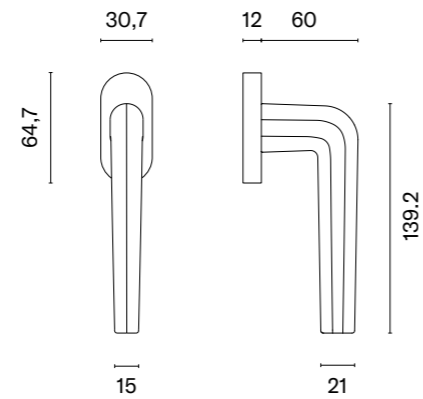

FUNKIA R

APRILE

model

finish

window handle
code: AT O FUNKIA R

CP
polished chrome

MSC
satin chrome

BLACK
matt black

GOLD PVD
polish gold

The window handle is available in a door version (page 61)

* When ordering, please specify the side of the window handle: right (R) or left (L).