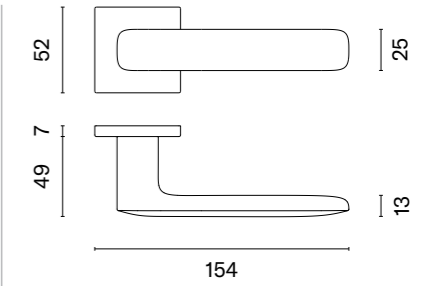

STELLA

rosette Q SLIM 7MM

model

matching rosettes

door handle
code: AS STELLA Q 7S

key ecutcheon
code: AS Q 7S OB

euro ecutcheon
code: AS Q 7S PZ

bathroom turn
code: AS Q 7S WC

finish

LC
polished chrome

SC
satin chrome

BK
matt black