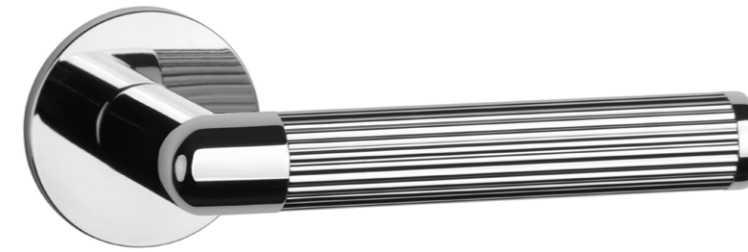

# LOBELIA

rosette R SUPER SLIM 5MM