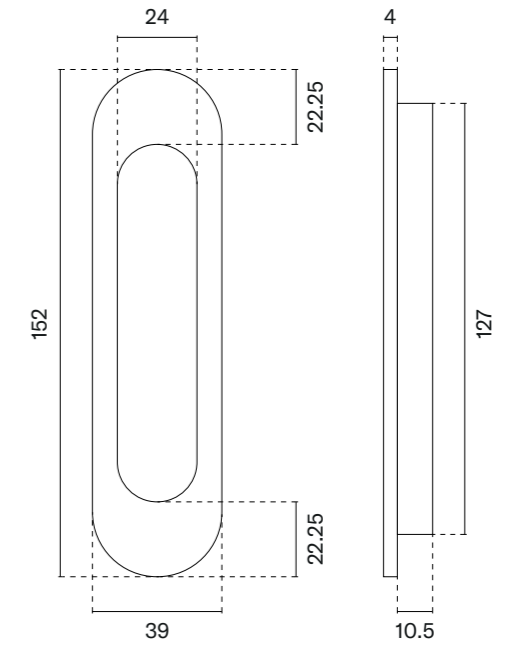

MSB  
titanium

GOLD PVD  
polish gold

GOLD SATIN  
matt gold

model

finish

sliding door pull  
code: AT 7040

CP  
polished chrome

MSC  
satin chrome