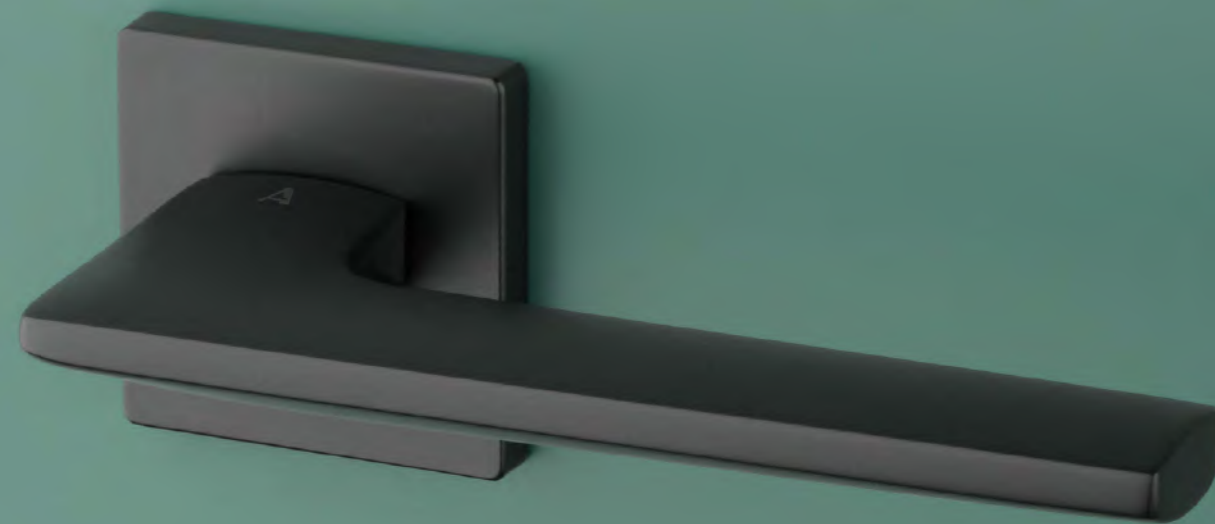

# LUNARIA

rosette Q SLIM 7MM

model

matching rosettes

door handle  
code: AS LUNARIA Q 7S

key ecutcheon  
code: AS Q 7S OB

euro ecutcheon  
code: AS Q 7S PZ

bathroom turn  
code: AS Q 7S WC