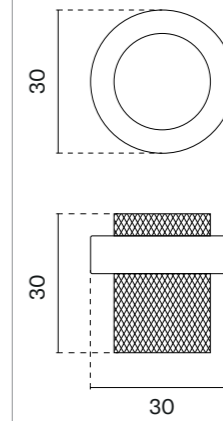

model

finish

door bumper
code: SH 1722

F5
matt black

BS PVD
basalt

PN PVD
copper