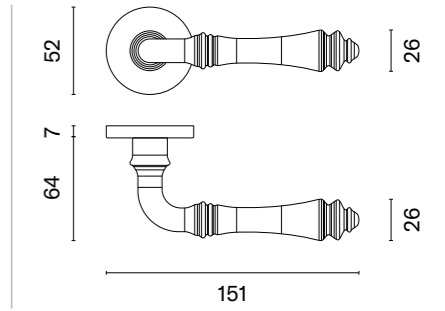

# CAMELIA

rosette R SLIM 7MM