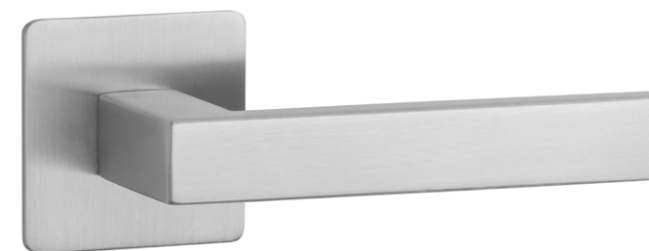

KVADRAT 1760

rosette ULTRA SLIM 3MM

model

matching rosettes

door handle
code: SH KVADRAT 1760 3MM

key ecutcheon
code: SH KVADRAT 3MM
1710 OB

euro ecutcheon
code: SH KVADRAT 3MM
1711 PZ

bathroom turn
code: SH KVADRAT 3MM
1712 WC

finish

16
stainless steel

F5
matt black

WH
matt white

GOLD PVD
polish gold

* One-sided door door knob intended for assembly with a door handle.