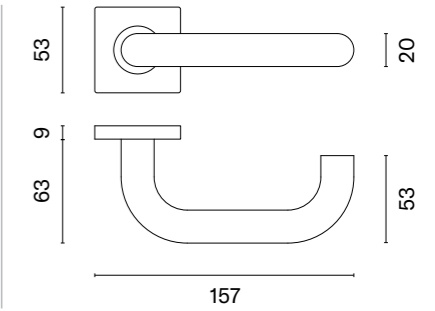

KVADRAT 1704

model

matching rosettes

door handle
code: SM KVADRAT 1704

key ecutcheon
code: SM KVADRAT
1710 OB

euro ecutcheon
code: SM KVADRAT
1711 PZ

bathroom turn
code: SM KVADRAT 1712 WC /
SM KVADRAT 1713 WC W/Z

finish

16
stainless steel