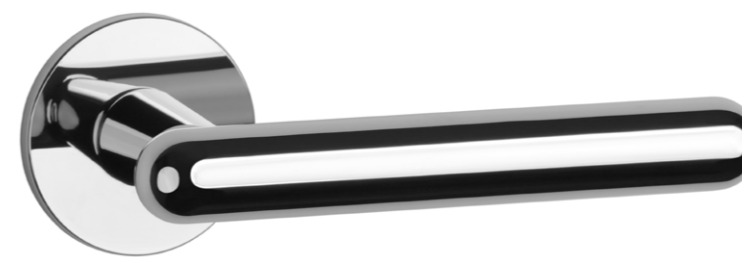

# ASTERIA

rosette R SUPER SLIM 5MM

APRILE

model

matching rosettes

door handle  
code: AS ASTERIA R 5S

  
key ecutcheon  
code: AS R 5S OB

  
euro ecutcheon  
code: AS R 5S PZ