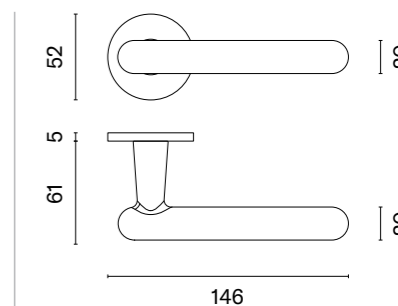

# ASTERIA

rosette R SUPER SLIM 5MM

APRILE

model

matching rosettes

door handle  
code: AS ASTERIA R 5S

  
key ecutcheon  
code: AS R 5S OB

  
euro ecutcheon  
code: AS R 5S PZ