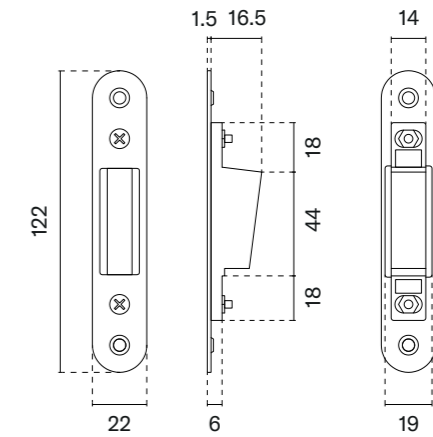

Adjustable hitch plate 2870

model

finish

hitch plate
code: 3W ZAM 2870

03
polished chrome

36
nickel

153
matt black

LG PVD
polish gold

WH
matt white