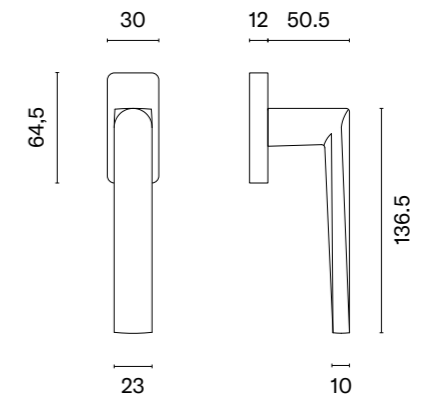

model

finish

window handle  
code: ST O ADANA Q

CP  
polished chrome

PSC  
satin chrome

BLACK  
matt black

MSN  
nickel

MSB  
titanium