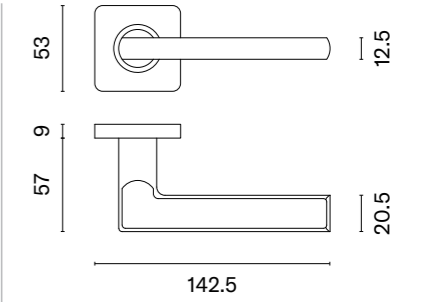

KVADRAT 1702

model

matching rosettes

door handle
code: SM KVADRAT 1702

key ecutcheon
code: SM KVADRAT 1710 OB

euro ecutcheon
code: SM KVADRAT 1711 PZ

bathroom turn
code: SM KVADRAT 1712 WC /
SM KVADRAT 1713 WC W/Z

finish

16
stainless steel