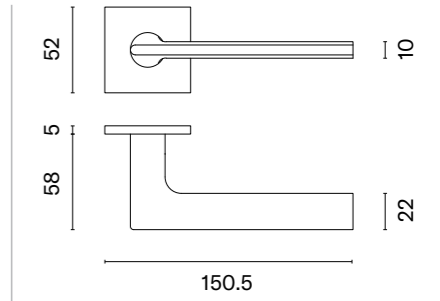

# SALVIA

rosette Q SUPER SLIM 5MM