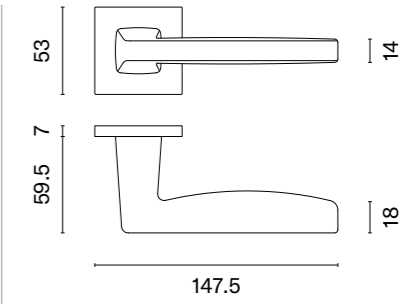

ERBA

rosette Q SLIM 7MM

APRILE

model

matching rosettes

door handle
code: AT ERBA Q 7S

key ecutcheon
code: AT Q 7S OB

euro ecutcheon
code: AT Q 7S PZ

bathroom turn
code: AT Q 7S WC

finish

CP
polished chrome

MSC
satin chrome

BLACK
matt black

GOLD PVD
polish gold

The door handle is available in a window version (page 305)