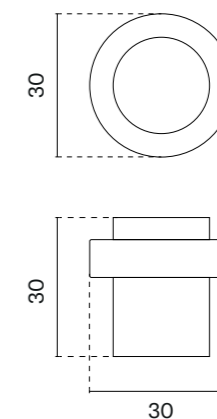

model

finish

door bumper
code: SH 1719

16
stainless steel

F5
matt black

GOLD PVD
polish gold

WH
matt white

BS PVD
basalt

PN PVD
copper