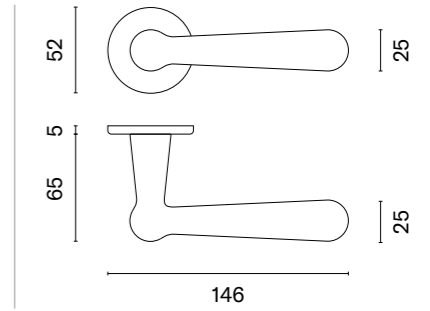

# ROSEMARY

rosette R SUPER SLIM 5MM

APRILE

model

matching rosettes

door handle  
code: AS ROSEMARY R 5S

key ecutcheon  
code: AS R 5S OB

euro ecutcheon  
code: AS R 5S PZ