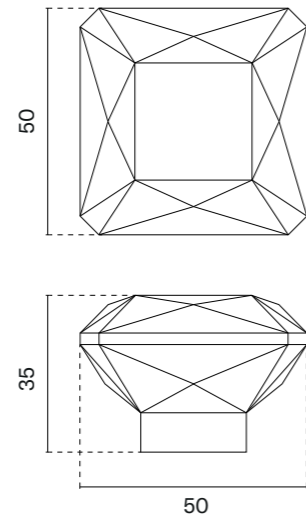

finish

furniture pull  
code: AS 1061

BK  
matt black

The set includes a door handle (page 75)

The set includes a door knob (page 278)

model

finish

furniture pull  
code: AS 1065-M