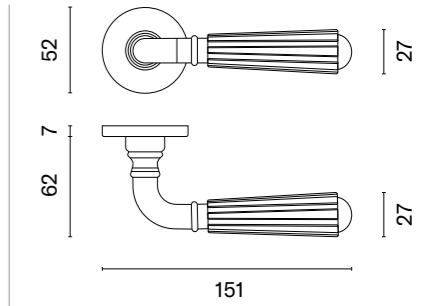

UTRICA

rosette R SLIM 7MM

model

matching rosettes

door handle
code: AS UTRICA R 7S

key ecutcheon
code: AS R 7S OB

euro ecutcheon
code: AS R 7S PZ

bathroom turn
code: AS R 7S WC

finish

LG PVD
polish gold