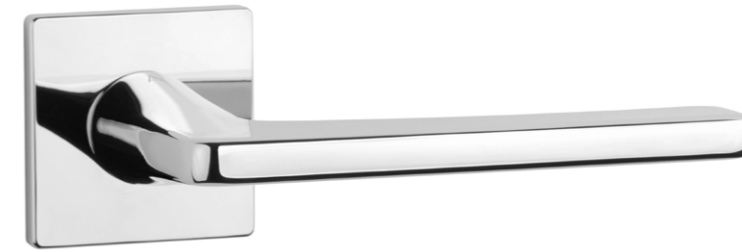

# SETIA

rosette Q SUPER SLIM 5MM