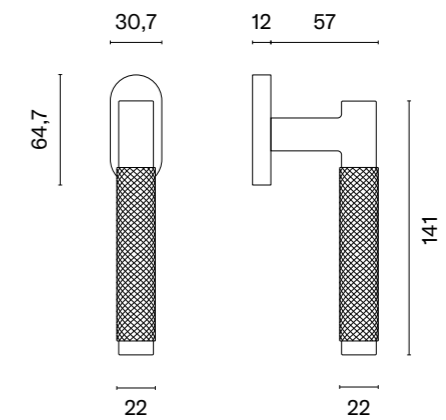

model

finish

window handle
code: AT O MOLINIA R

CP
polished chrome

BLACK
matt black

GOLD PVD
polish gold

GOLD SATIN
matt gold

The window handle is available in a door version (page 91)

* When ordering, please specify the side of the window handle: right (R) or left (L).