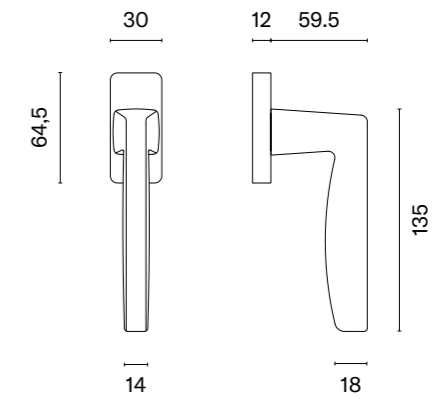

ERBA

APRILE

model

finish

window handle
code: AT O ERBA Q

CP
polished chrome

MSC
satin chrome

BLACK
matt black

GOLD PVD
polish gold

The window handle is available in a door version (page 137)

* When ordering, please specify the side of the window handle: right (R) or left (L).