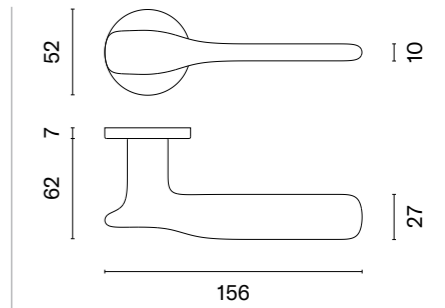

# ORCHIDE

rosette R SLIM 7MM