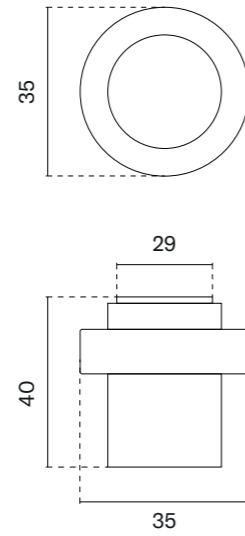

model

finish

door bumper
code: AS DS27

LC
polished chrome

SC
satin chrome

BK
matt black

LG
polish gold

LG PVD
polish gold

KG
matt gold

PN
copper