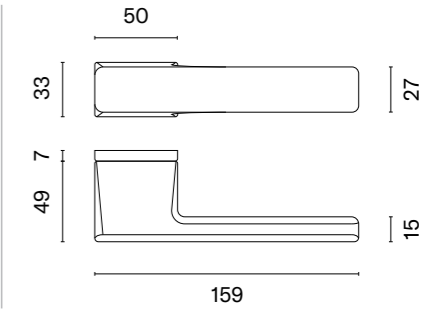

# BRISA

rosette RTH SLIM 7MM

model

matching rosettes

door handle  
code: AS BRISA RTH 7S

key ecutcheon  
code: AS RT 7S OB

euro ecutcheon  
code: AS QRT 7S PZ

bathroom turn  
code: AS RT 7S WC