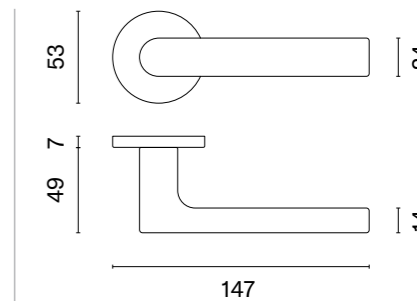

REWA

rosette R SLIM 7MM

model

matching rosettes

door handle
code: ST REWA R 7S

key ecutcheon
code: ST R 7S OB

euro ecutcheon
code: ST R 7S PZ

bathroom turn
code: ST R 7S WC

finish

PSC
satin chrome

BLACK
matt black

MSN
nickel

MSB
titanium

The door handle is available in a window version (page 313)