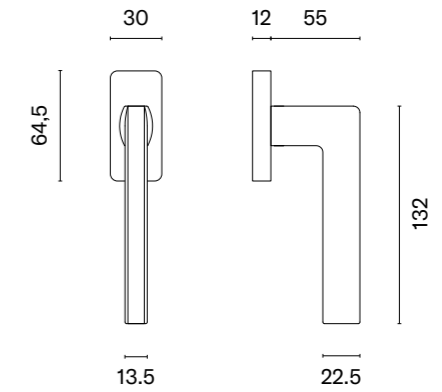

PYROLA

APRILE

model

finish

window handle
code: AT O PYROLA Q

CP
polished chrome

MSC
satin chrome

BLACK
matt black

WHITE
matt white

GOLD PVD
polish gold

The window handle is available in a door version (page 169)

* When ordering, please specify the side of the window handle: right (R) or left (L).