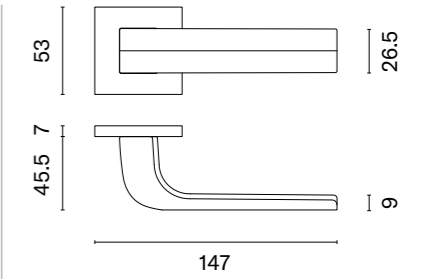

JENA

rosette Q SLIM 7MM

STILE

model

matching rosettes

key ecutcheon
code: ST Q 7S OB

euro ecutcheon
code: ST Q 7S PZ

bathroom turn
code: ST Q 7S WC

door handle
code: ST JENA Q 7S

finish

CP
polished chrome

PSC
satin chrome

BLACK
matt black

The door handle is available in a window version (page 322)