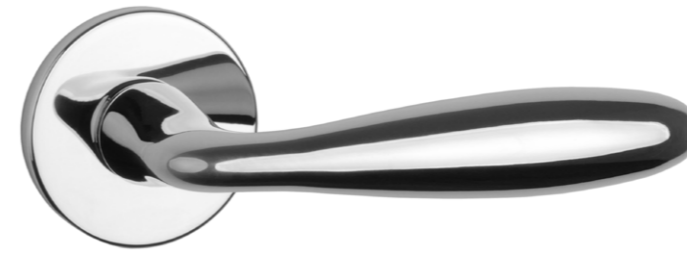

VERBENA

rosette R SLIM 7MM

model

door handle
code: AT VERBENA R 7S

matching rosettes

key ecutcheon
code: AT R 7S OB

euro ecutcheon
code: AT R 7S PZ

bathroom turn
code: AT R 7S WC

finish

CP
polished chrome

MSC
satin chrome

BLACK
matt black

The door handle is available in a window version (page 302)