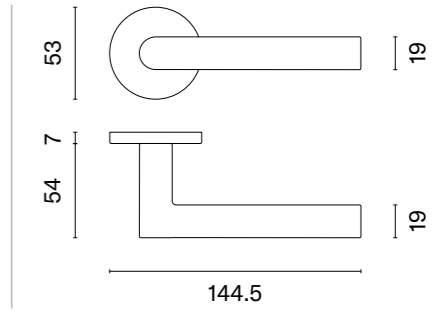

YUZA

rosette R SLIM 7MM

STILE

model

matching rosettes

door handle
code: ST YUZA R 7S

key ecutcheon
code: ST R 7S OB

euro ecutcheon
code: ST R 7S PZ

bathroom turn
code: ST R 7S WC

finish

CP
polished chrome

PSC
satin chrome

BLACK
matt black

MSN
nickel

MSB
titanium

The door handle is available in a window version (page 316)