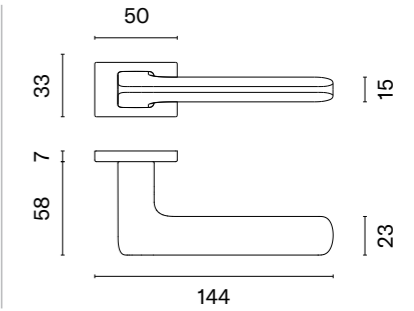

YUKA RT

rosette RT SLIM 7MM