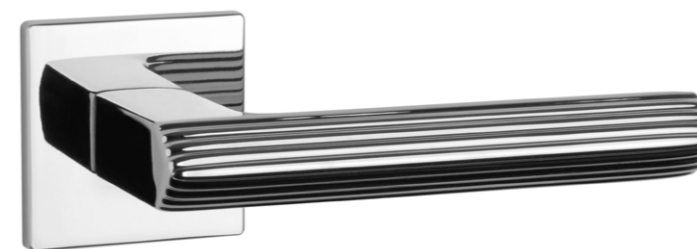

# LARICE

rosette Q SUPER SLIM 5MM

model

matching rosettes

key ecutcheon  
code: AS Q 5S OB

euro ecutcheon  
code: AS Q 5S PZ

bathroom turn  
code: AS Q 5S WC

finish