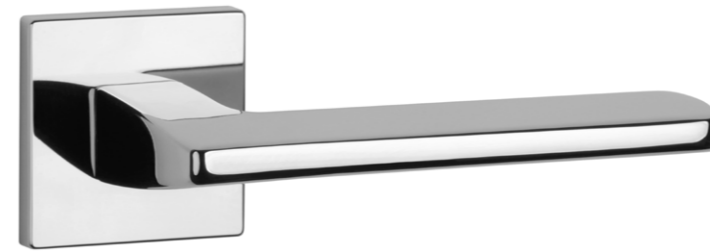

YUKA Q

rosette Q SLIM 7MM

model

door handle
code: AS YUKA Q 7S

matching rosettes

key ecutcheon
code: AS Q 7S OB

euro ecutcheon
code: AS Q 7S PZ

bathroom turn
code: AS Q 7S WC

finish

LC
polished chrome

SC
satin chrome

BK
matt black

WH
matt white