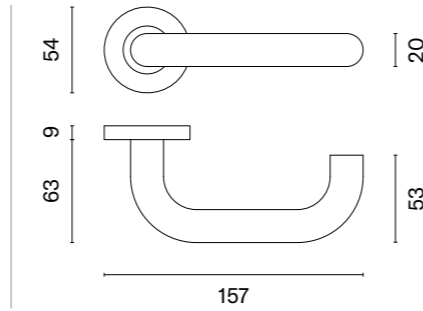

OVAL 1704

model

matching rosettes

door handle
code: SM OVAL 1704

key ecutcheon
code: SM OVAL 1710 OB

euro ecutcheon
code: SM OVAL 1711 PZ

bathroom turn
code: SM OVAL 1712 WC /
SM OVAL 1713 WC W/Z

finish

16
stainless steel