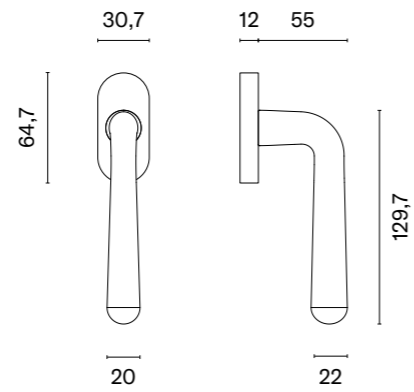

model finish

window handle
code: AT O IRGA R

CP
polished chrome

MSC
satin chrome

BLACK
matt black

WHITE
matt white

GOLD PVD
polish gold

GOLD SATIN
matt gold

The window handle is available in a door version (page 71)

* When ordering, please specify the side of the window handle: right (R) or left (L).