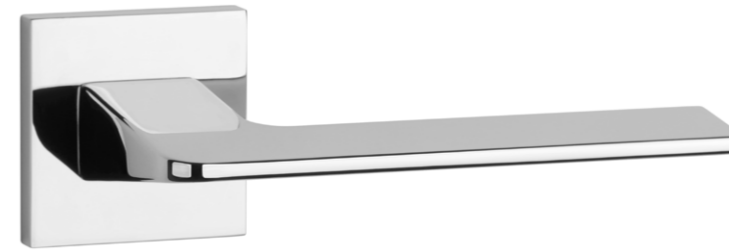

# OMA

rosette Q SLIM 7MM

STILE

model

matching rosettes

key ecutcheon  
code: ST Q 7S OB

euro ecutcheon  
code: ST Q 7S PZ

bathroom turn  
code: ST Q 7S WC