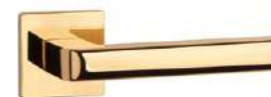

LG
polish gold