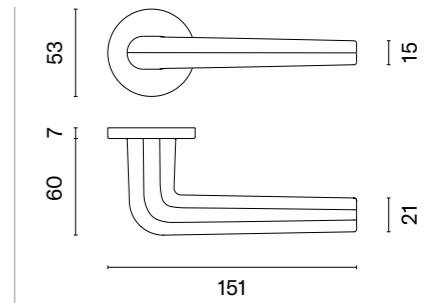

FUNKIA R

rosette R SLIM 7MM

model

matching rosettes

door handle
code: AT FUNKIA R 7S

key ecutcheon
code: AT R 7S OB

euro ecutcheon
code: AT R 7S PZ

bathroom turn
code: AT R 7S WC

finish

CP
polished chrome

MSC
satin chrome

BLACK
matt black

GOLD PVD
polish gold

The door handle is available in a window version (page 294)