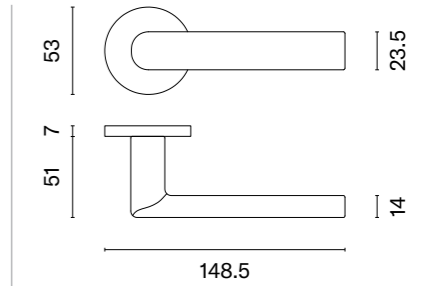

SILENA

rosette R SLIM 7MM

model

matching rosettes

door handle
code: AT SILENA R 7S

key ecutcheon
code: AT R 7S OB

euro ecutcheon
code: AT R 7S PZ

bathroom turn
code: AT R 7S WC

finish

CP
polished chrome

MSC
satin chrome

BLACK
matt black

GOLD PVD
polish gold

The door handle is available in a window version (page 301)