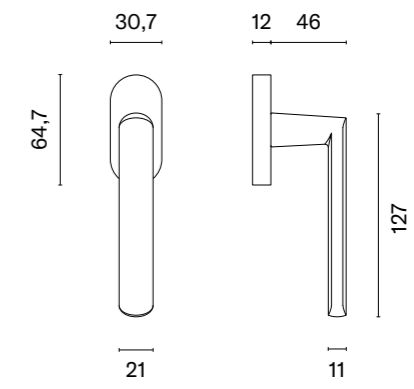

model

finish

window handle
code: AT O FRAGOLA R

The window handle is available in a door version (page 59)

* When ordering, please specify the side of the window handle: right (R) or left (L).