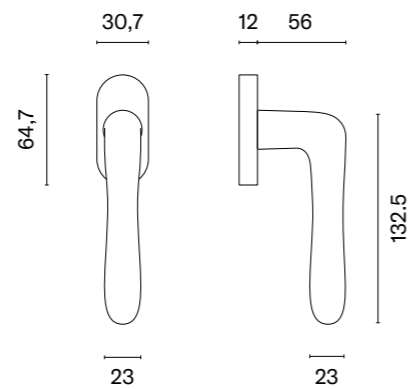

model

finish

window handle
code: AT O CYNIA R

The window handle is available in a door version (page 49)

* When ordering, please specify the side of the window handle: right (R) or left (L).