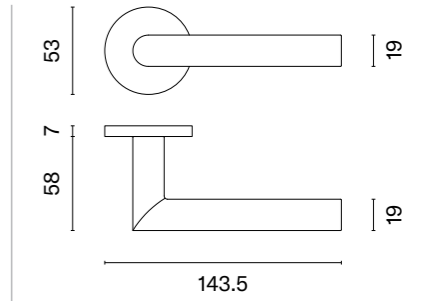

ARABIS R

rosette R SLIM 7MM

model

matching rosettes

door handle
code: AT ARABIS R 7S

key ecutcheon
code: AT R 7S OB

euro ecutcheon
code: AT R 7S PZ

bathroom turn
code: AT R 7S WC

finish

CP
polished chrome

MSC
satin chrome

BLACK
matt black

WHITE
matt white

GOLD PVD
polish gold

GOLD SATIN
matt gold

The door handle is available in a window version (page 290)