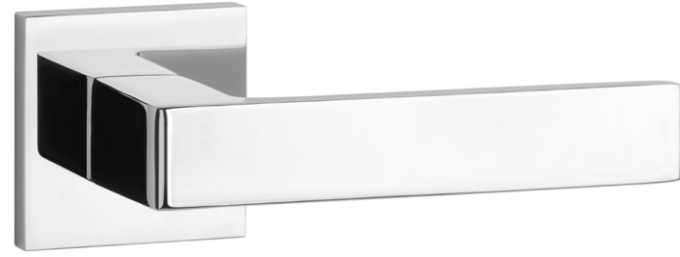

HIRA

rosette Q SLIM 7MM

STILE

model

matching rosettes

key ecutcheon
code: ST Q 7S OB

euro ecutcheon
code: ST Q 7S PZ

bathroom turn
code: ST Q 7S WC

door handle
code: ST HIRA Q 7S

finish

CP
polished chrome

PSC
satin chrome

BLACK
matt black

MSN
nickel

MSB
titanium

The door handle is available in a window version (page 321)