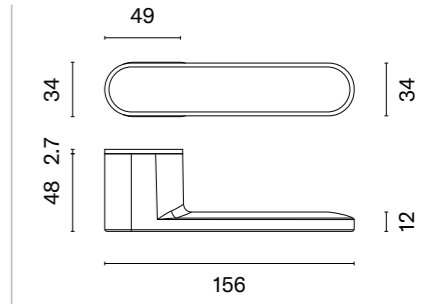

GUAVA

rosette RTH LOCK