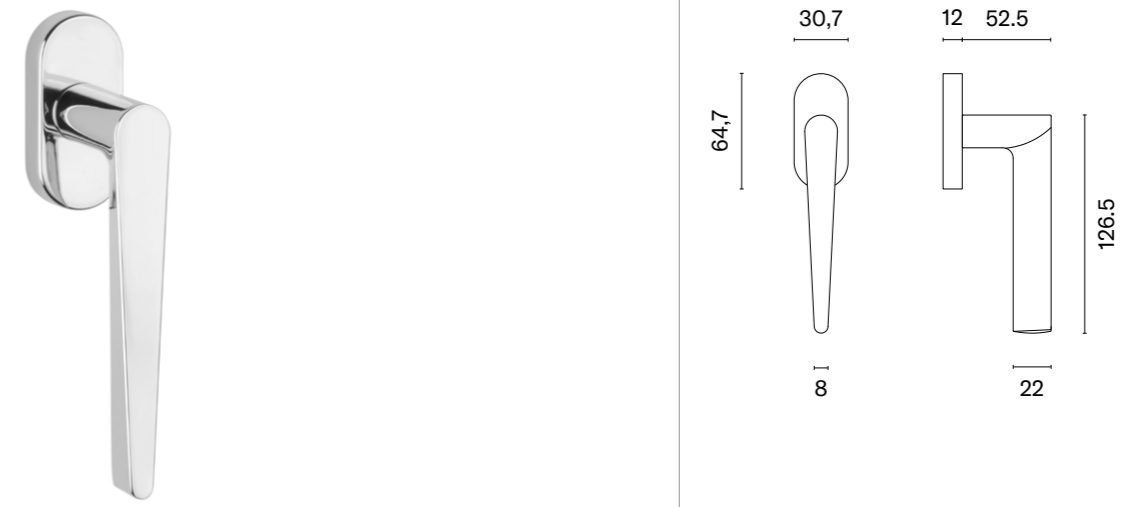

ARNICA R

APRILE

model finish

window handle
code: AT O ARNICA R

CP
polished chrome

MSC
satin chrome

BLACK
matt black

The window handle is available in a door version (page 41)

* When ordering, please specify the side of the window handle: right (R) or left (L).