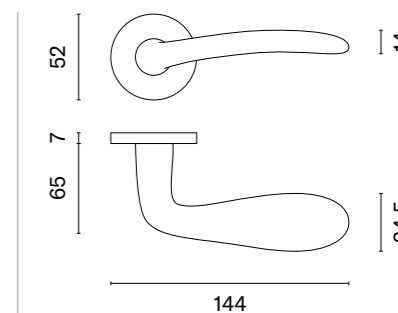

Design
TOMEK RYGALIK

AMBROSIA

rosette R SLIM 7MM

APRILE

model

matching rosettes

door handle
code: AS AMBROSIA R 7S

key ecutcheon
code: AS R 7S OB

euro ecutcheon
code: AS R 7S PZ

bathroom turn
code: AS R 7S WC

finish

BK
matt black

LG
polish gold

KG
matt gold