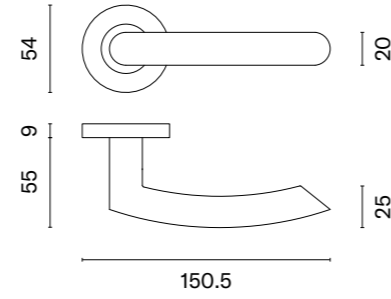

OVAL 1707

model

matching rosettes

door handle
code: SM OVAL 1707

key ecutcheon
code: SM OVAL 1710 OB

euro ecutcheon
code: SM OVAL 1711 PZ

bathroom turn
code: SM OVAL 1712 WC /
SM OVAL 1713 WC W/Z

finish

16
stainless steel