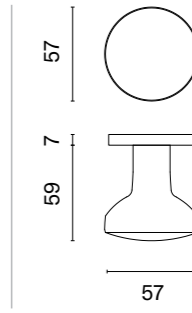

ORTICA

rosette R SLIM 7MM

APRILE

model

matching rosettes

door knob
code: AS ORTICA R 7S

key ecutcheon
code: AS R 7S OB

euro ecutcheon
code: AS R 7S PZ

bathroom turn
code: AS R 7S WC

finish

LC
polished chrome

SC
satin chrome

BK
matt black

WH
matt white

LG
polish gold

KG
matt gold

PN
copper

SNM
nickel

GYM
graphite

The set includes a door handle (page 75) The set includes a furniture pull (page 340, 341)

* When ordering, please specify the version of the knob: one-side fixed, one-side movable, two-side fixed, two-side fixed-movable, two-side movable.