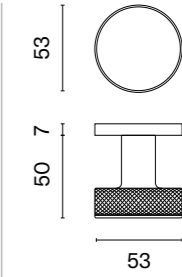

TUJA

rosette R SLIM 7MM

APRILE

model

matching rosettes

door knob
code: AT TUJA R 7S

key ecutcheon
code: AT R 7S OB

euro ecutcheon
code: AT R 7S PZ

bathroom turn
code: AT R 7S WC

finish

CP
polished chrome

BLACK
matt black

GOLD PVD
polish gold

GOLD SATIN
matt gold

MSN
nickel

MSB
titanium

The set includes a door handle (page 91)

* When ordering, please specify the version of the knob: one-side fixed, one-side movable, two-side fixed, two-side fixed-movable, two-side movable.

* When ordering, please specify the version of the knob: one-side fixed, one-side movable, two-side fixed, two-side fixed-movable, two-side movable.