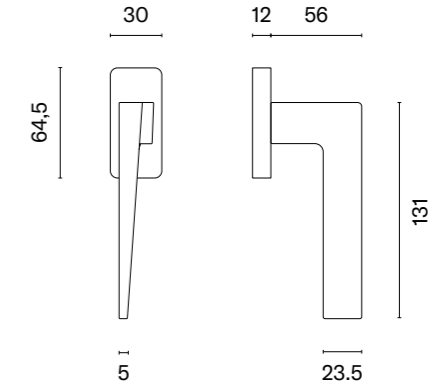

model

finish

window handle
code: ST O EDA Q

The window handle is available in a door version (page 232)

* When ordering, please specify the side of the window handle: right (R) or left (L).