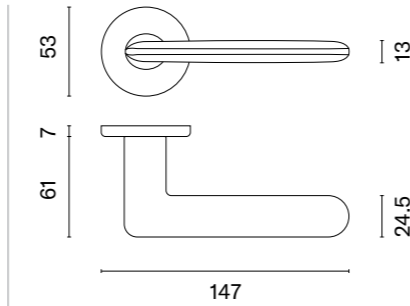

AVA

rosette R SLIM 7MM

STILE

model

matching rosettes

key ecutcheon
code: ST R 7S OB

euro ecutcheon
code: ST R 7S PZ

bathroom turn
code: ST R 7S WC

door handle
code: ST AVA R 7S

finish

CP
polished chrome

PSC
satin chrome

BLACK
matt black

MSN
nickel

MSB
titanium

The door handle is available in a window version (page 312)