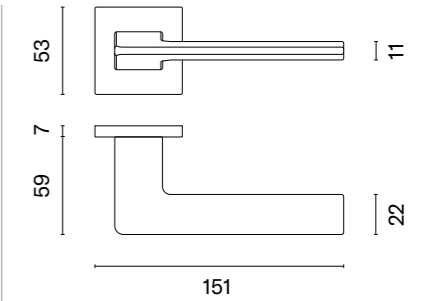

# OMA

rosette Q SLIM 7MM

STILE

model

matching rosettes

key ecutcheon  
code: ST Q 7S OB

euro ecutcheon  
code: ST Q 7S PZ

bathroom turn  
code: ST Q 7S WC