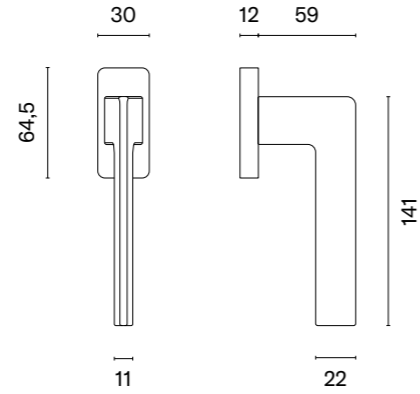

OMA

STILE

model

finish

window handle
code: ST O OMA Q

CP
polished chrome

PSC
satin chrome

BLACK
matt black

MSN
nickel

MSB
titanium

The window handle is available in a door version (page 241)

* When ordering, please specify the side of the window handle: right (R) or left (L).