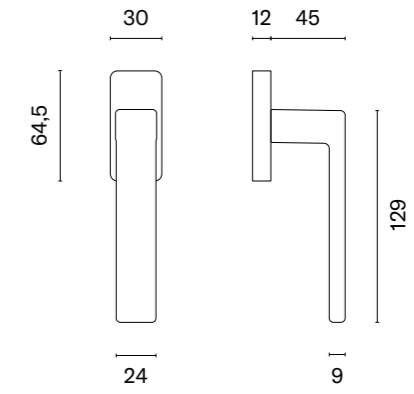

MIIA

STILE

model

finish

window handle
code: ST O MIIA Q

CP
polished chrome

PSC
satin chrome

BLACK
matt black

MSN
nickel

MSB
titanium

The window handle is available in a door version (page 237)

* When ordering, please specify the side of the window handle: right (R) or left (L).