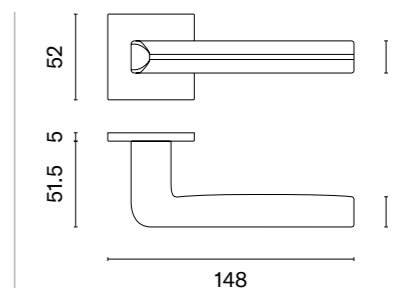

# SALICE

rosette Q SUPER SLIM 5MM

APRILE

model

matching rosettes

door handle  
code: AS SALICE Q 5S

key ecutcheon  
code: AS Q 5S OB

euro ecutcheon  
code: AS Q 5S PZ