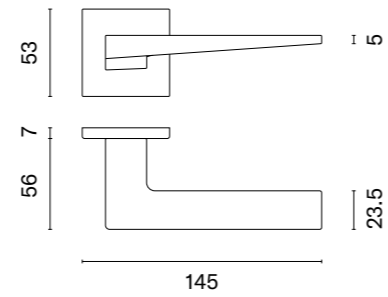

# EDA

rosette Q SLIM 7MM

STILE

model

matching rosettes

key ecutcheon  
code: ST Q 7S OB

euro ecutcheon  
code: ST Q 7S PZ

bathroom turn  
code: ST Q 7S WC