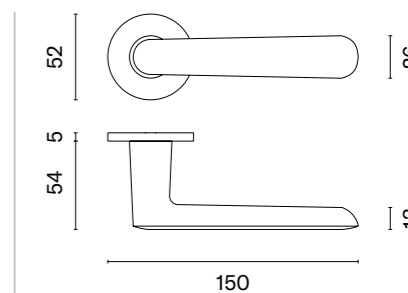

ARIA

rosette R SUPER SLIM 5MM

model

matching rosettes

door handle
code: AS ARIA R 5S

key ecutcheon
code: AS R 5S OB

euro ecutcheon
code: AS R 5S PZ

bathroom turn
code: AS R 5S WC

finish

LC
polished chrome

SC
satin chrome

BK
matt black

LG
polish gold

KG
matt gold

PN PVD
copper

Finalist of the competition Dobry Wzór 2022