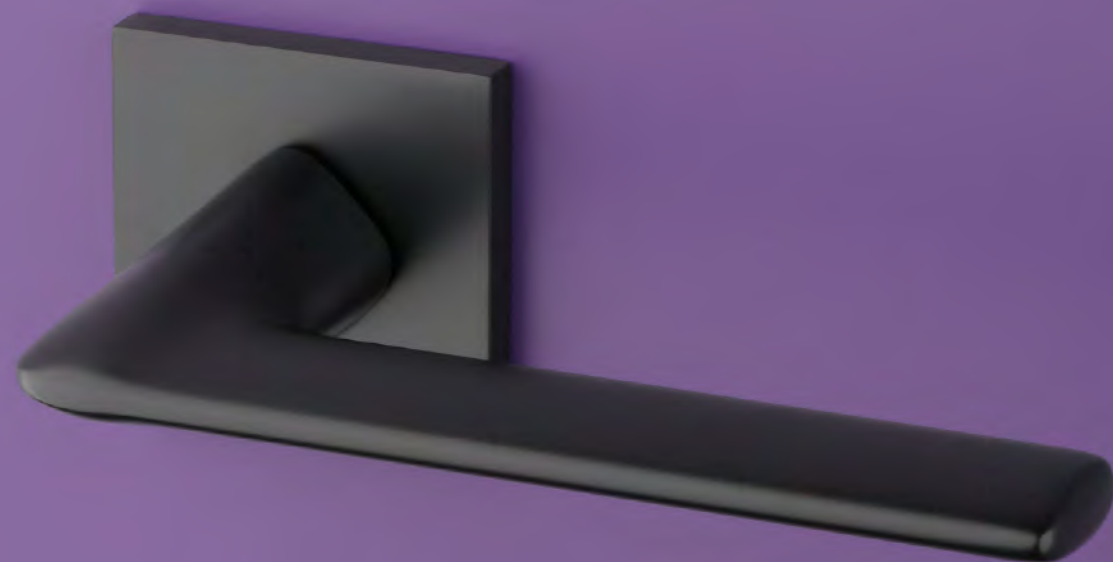

TOBA

rosette Q SLIM 7MM

STILE

model

matching rosettes

door handle
code: ST TOBA Q 7S

key ecutcheon
code: ST Q 7S OB

euro ecutcheon
code: ST Q 7S PZ

bathroom turn
code: ST Q 7S WC

finish

PSC
satin chrome

BLACK
matt black

MSN
nickel

MSB
titanium

The door handle is available in a window version (page 329)