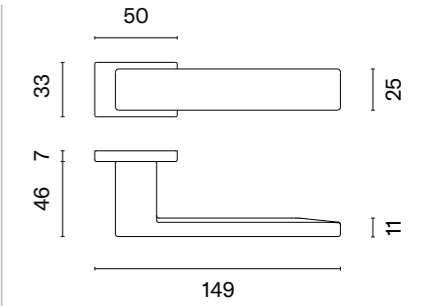

PINA RT

rosette RT SLIM 7MM

model

matching rosettes

door handle
code: AS PINA RT 7S

key ecutcheon
code: AS RT 7S OB

euro ecutcheon
code: AS QRT 7S PZ

bathroom turn
code: AS RT 7S WC

finish

LC
polished chrome

SC
satin chrome

BK
matt black

LG
polish gold

KG
matt gold