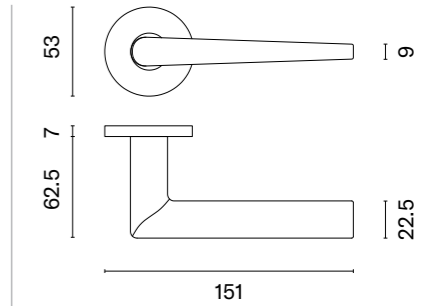

SALTA

rosette R SLIM 7MM

STILE

model

matching rosettes

key ecutcheon
code: ST R 7S OB

euro ecutcheon
code: ST R 7S PZ

bathroom turn
code: ST R 7S WC

door handle
code: ST SALTA R 7S

finish

CP
polished chrome

PSC
satin chrome

BLACK
matt black

MSN
nickel

MSB
titanium

The door handle is available in a window version (page 314)