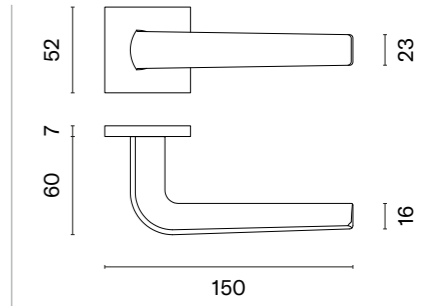

MELA

rosette Q SLIM 7MM

model

matching rosettes

door handle
code: AS MELA Q 7S

key ecutcheon
code: AS Q 7S OB

euro ecutcheon
code: AS Q 7S PZ

bathroom turn
code: AS Q 7S WC

finish

LC
polished chrome

SC
satin chrome

BK
matt black