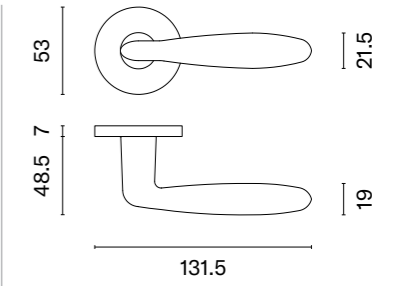

VERBENA

rosette R SLIM 7MM

model

door handle
code: AT VERBENA R 7S

matching rosettes

key ecutcheon
code: AT R 7S OB

euro ecutcheon
code: AT R 7S PZ

bathroom turn
code: AT R 7S WC

finish

CP
polished chrome

MSC
satin chrome

BLACK
matt black

The door handle is available in a window version (page 302)