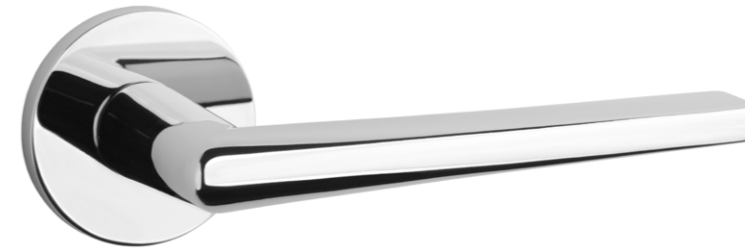

SALTA

rosette R SLIM 7MM

STILE

model

matching rosettes

key ecutcheon
code: ST R 7S OB

euro ecutcheon
code: ST R 7S PZ

bathroom turn
code: ST R 7S WC

door handle
code: ST SALTA R 7S

finish

CP
polished chrome

PSC
satin chrome

BLACK
matt black

MSN
nickel

MSB
titanium

The door handle is available in a window version (page 314)