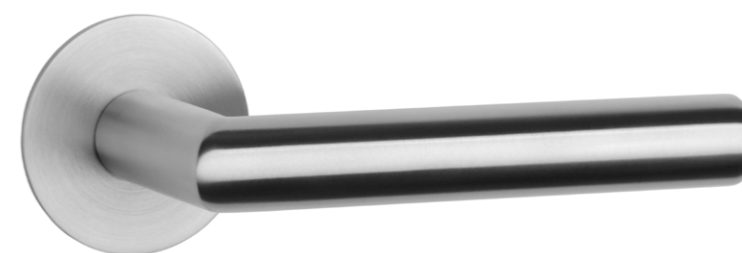

OVAL 1750

rosette ULTRA SLIM 3MM

model

matching rosettes

door handle
code: SH OVAL 1750 3MM

key ecutcheon
code: SH OVAL 3MM
1710 OB

euro ecutcheon
code: SH OVAL 3MM
1711 PZ

bathroom turn
code: SH OVAL 3MM
1712 WC

finish

16
stainless steel

F5
matt black

WH
matt white

GOLD PVD
polish gold

BS PVD
basalt

PN PVD
copper