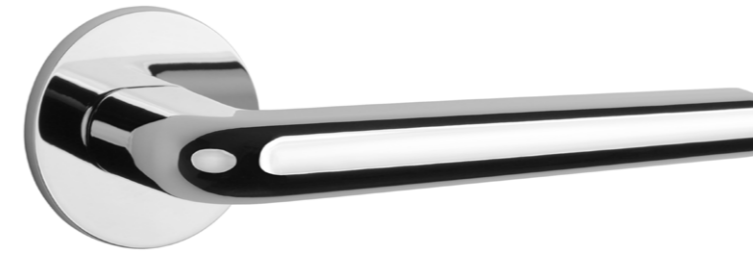

FUNKIA R

rosette R SLIM 7MM

model

matching rosettes

door handle
code: AT FUNKIA R 7S

key ecutcheon
code: AT R 7S OB

euro ecutcheon
code: AT R 7S PZ

bathroom turn
code: AT R 7S WC

finish

CP
polished chrome

MSC
satin chrome

BLACK
matt black

GOLD PVD
polish gold

The door handle is available in a window version (page 294)