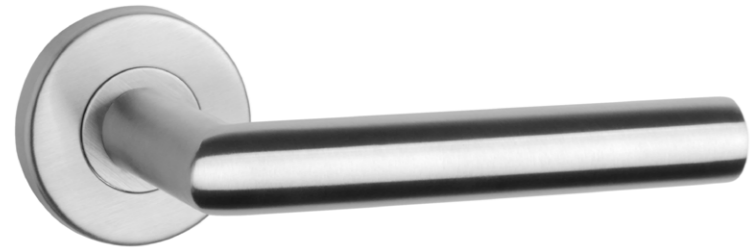

OVAL 1701

model

matching rosettes

door handle
code: SM OVAL 1701

key ecutcheon
code: SM OVAL 1710 OB

euro ecutcheon
code: SM OVAL 1711 PZ

bathroom turn
code: SM OVAL 1712 WC /
SM OVAL 1713 WC W/Z

finish

16
stainless steel

F5
matt black