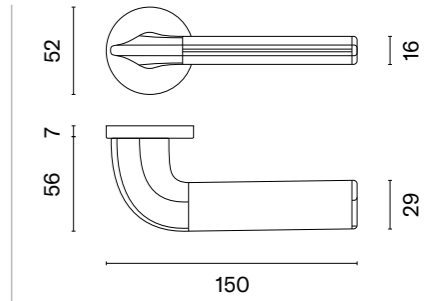

DETAZIA

rosette R SLIM 7MM

model

matching rosettes

door handle
code: AS DETAZIA R 7S

key ecutcheon
code: AS R 7S OB

euro ecutcheon
code: AS R 7S PZ

bathroom turn
code: AS R 7S WC

finish

BK / BLACK LEATHER
matt black / black leather