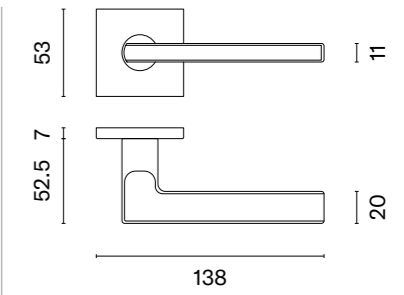

SIRA

rosette Q SLIM 7MM

STILE

model

matching rosettes

door handle
code: ST SIRA Q 7S

key ecutcheon
code: ST Q 7S OB

euro ecutcheon
code: ST Q 7S PZ

bathroom turn
code: ST Q 7S WC

finish

PSC
satin chrome

BLACK
matt black

MSN
nickel

MSB
titanium

The door handle is available in a window version (page 327)