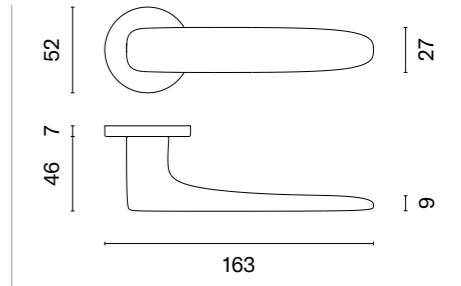

# ROSA

rosette R SLIM 7MM

model

matching rosettes

door handle  
code: AS ROSA R 7S

key ecutcheon  
code: AS R 7S OB

euro ecutcheon  
code: AS R 7S PZ

bathroom turn  
code: AS R 7S WC