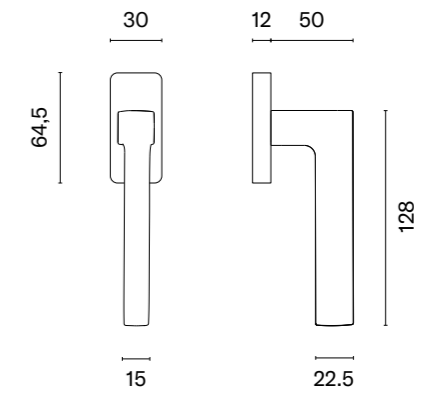

OGA

STILE

model

finish

window handle
code: ST O OGA Q

PSC
satin chrome

BLACK
matt black

MSN
nickel

MSB
titanium

The window handle is available in a door version (page 240)

* When ordering, please specify the side of the window handle: right (R) or left (L).