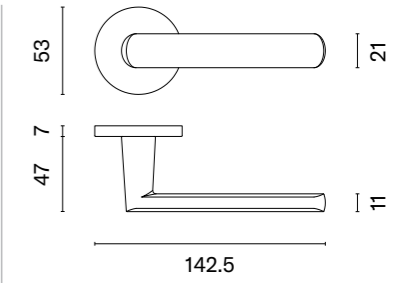

FRAGOLA

rosette R SLIM 7MM

model

matching rosettes

door handle
code: AT FRAGOLA R 7S

key ecutcheon
code: AT R 7S OB

euro ecutcheon
code: AT R 7S PZ

bathroom turn
code: AT R 7S WC

finish

CP
polished chrome

MSC
satin chrome

BLACK
matt black

The door handle is available in a window version (page 293)