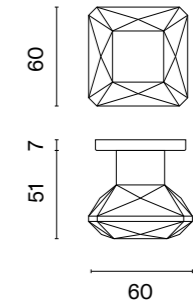

QUINCE

rosette Q SLIM 7MM

model

matching rosettes

door knob
code: AS QUINCE Q 7S

key ecutcheon
code: AS Q 7S OB

euro ecutcheon
code: AS Q 7S PZ

bathroom turn
code: AS Q 7S WC

finish

LC/BK
polished chrome/
black crystal

The set includes a furniture pull (page 342, 343)

* When ordering, please specify the version of the knob: one-side fixed, one-side movable, two-side fixed, two-side fixed-movable, two-side movable.