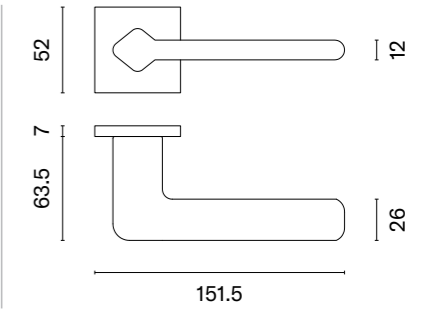

LILA

rosette Q SLIM 7MM

model

matching rosettes

door handle
code: AS LILA Q 7S

key ecutcheon
code: AS Q 7S OB

euro ecutcheon
code: AS Q 7S PZ

bathroom turn
code: AS Q 7S WC

finish

LC
polished chrome

SC
satin chrome

BK
matt black

LG
polish gold

KG
matt gold

SNM
nickel

GYM
graphite