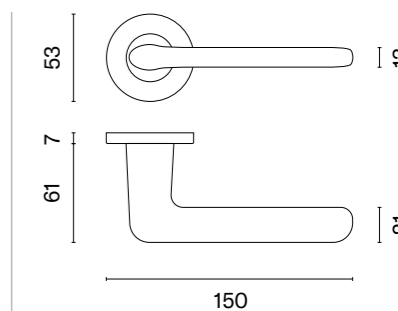

UTA

rosette R SLIM 7MM

model

matching rosettes

door handle
code: ST UTA R 7S

key ecutcheon
code: ST R 7S OB

euro ecutcheon
code: ST R 7S PZ

bathroom turn
code: ST R 7S WC

finish

PSC
satin chrome

BLACK
matt black

MSN
nickel

MSB
titanium

The door handle is available in a window version (page 315)