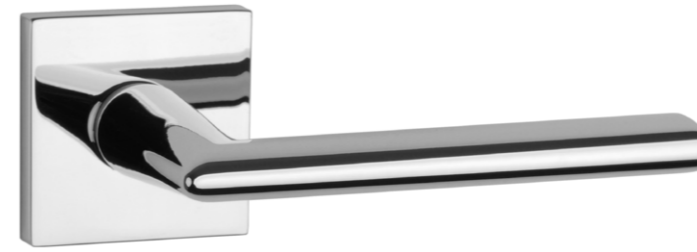

PRIMULA

rosette Q SLIM 7MM

model

matching rosettes

door handle
code: AT PRIMULA Q 7S

key ecutcheon
code: AT Q 7S OB

euro ecutcheon
code: AT Q 7S PZ

bathroom turn
code: AT Q 7S WC

finish

CP
polished chrome

MSC
satin chrome

BLACK
matt black

The door handle is available in a window version (page 308)