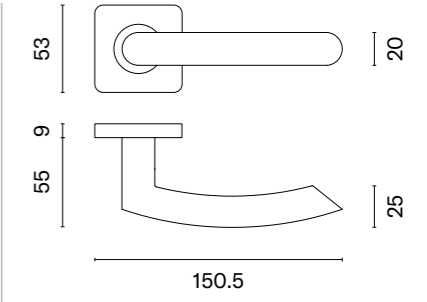

KVADRAT 1707

model

matching rosettes

door handle
code: SM KVADRAT 1707

key ecutcheon
code: SM KVADRAT
1710 OB

euro ecutcheon
code: SM KVADRAT
1711 PZ

bathroom turn
code: SM KVADRAT 1712 WC /
SM KVADRAT 1713 WC W/Z

finish

16
stainless steel