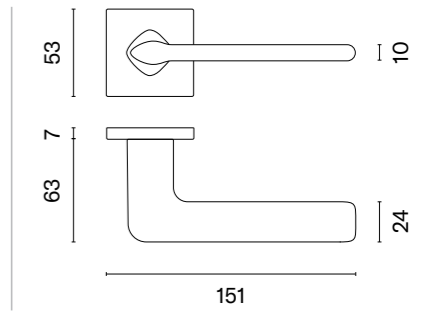

TOBA

rosette Q SLIM 7MM

STILE

model

matching rosettes

door handle
code: ST TOBA Q 7S

key ecutcheon
code: ST Q 7S OB

euro ecutcheon
code: ST Q 7S PZ

bathroom turn
code: ST Q 7S WC

finish

PSC
satin chrome

BLACK
matt black

MSN
nickel

MSB
titanium

The door handle is available in a window version (page 329)