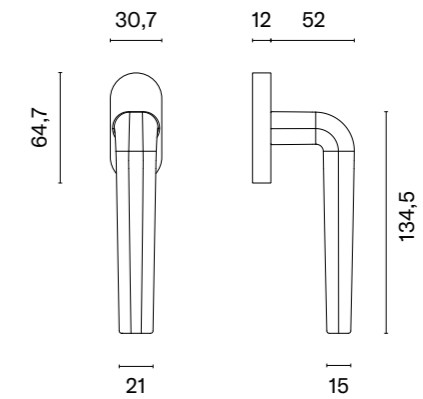

INULA

APRILE

model

finish

window handle
code: AT O INULA R

CP
polished chrome

MSC
satin chrome

BLACK
matt black

GOLD PVD
polish gold

The window handle is available in a door version (page 69)

* When ordering, please specify the side of the window handle: right (R) or left (L).