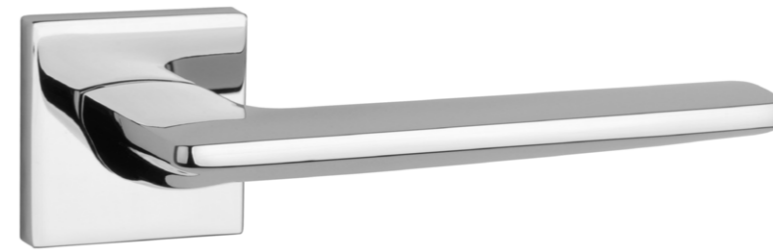

# LUNARIA

rosette Q SLIM 7MM

model

matching rosettes

door handle  
code: AS LUNARIA Q 7S

key ecutcheon  
code: AS Q 7S OB

euro ecutcheon  
code: AS Q 7S PZ

bathroom turn  
code: AS Q 7S WC