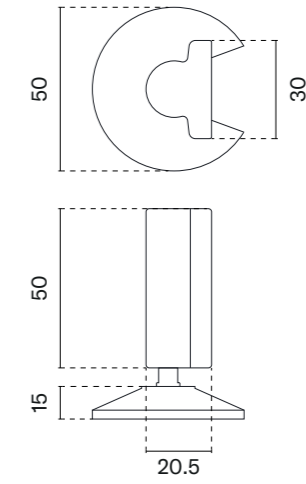

model

finish

door bumper
code: 3W HL-A

BK
matt black