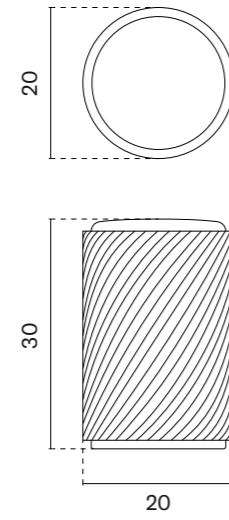

# FURNITURE PULLS

model

finish

furniture pull  
code: AS 1060

BK  
matt black

The set includes a door handle (page 75)

The set includes a door knob (page 278)

model