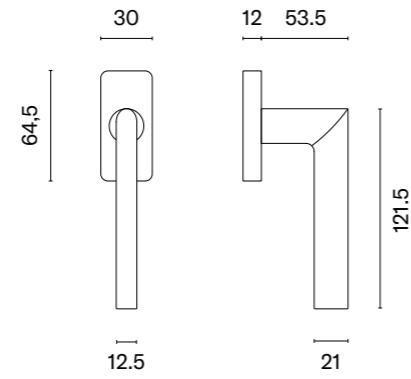

PRIMULA

APRILE

model

finish

window handle
code: AT O PRIMULA Q

CP
polished chrome

MSC
satin chrome

BLACK
matt black

The window handle is available in a door version (page 167)

* When ordering, please specify the side of the window handle: right (R) or left (L).