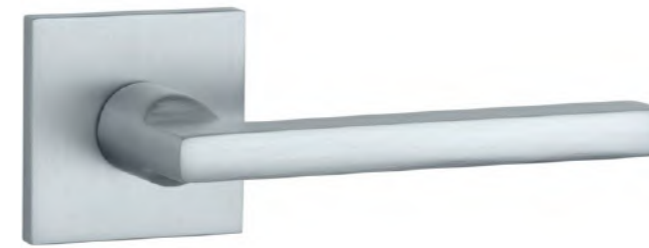

SIRA

rosette Q SLIM 7MM

STILE

model

matching rosettes

door handle
code: ST SIRA Q 7S

key ecutcheon
code: ST Q 7S OB

euro ecutcheon
code: ST Q 7S PZ

bathroom turn
code: ST Q 7S WC

finish

PSC
satin chrome

BLACK
matt black

MSN
nickel

MSB
titanium

The door handle is available in a window version (page 327)