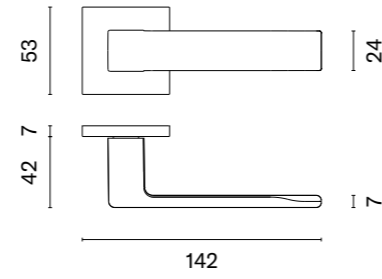

HIRA

rosette Q SLIM 7MM

STILE

model

matching rosettes

key ecutcheon
code: ST Q 7S OB

euro ecutcheon
code: ST Q 7S PZ

bathroom turn
code: ST Q 7S WC

door handle
code: ST HIRA Q 7S

finish

CP
polished chrome

PSC
satin chrome

BLACK
matt black

MSN
nickel

MSB
titanium

The door handle is available in a window version (page 321)