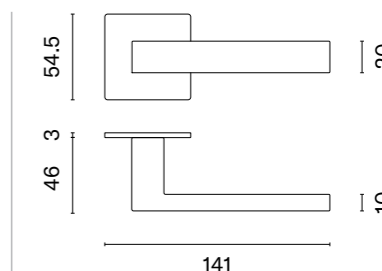

KVADRAT 1760

rosette ULTRA SLIM 3MM

model

matching rosettes

door handle
code: SH KVADRAT 1760 3MM

key ecutcheon
code: SH KVADRAT 3MM
1710 OB

euro ecutcheon
code: SH KVADRAT 3MM
1711 PZ

bathroom turn
code: SH KVADRAT 3MM
1712 WC

finish

16
stainless steel

F5
matt black

WH
matt white

GOLD PVD
polish gold

* One-sided door door knob intended for assembly with a door handle.