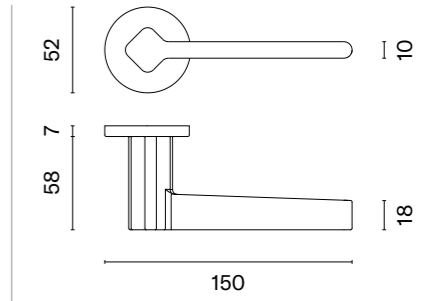

NINFEA R

rosette R SLIM 7MM

model

matching rosettes

door handle
code: AS NINFEA R 7S

key ecutcheon
code: AS R 7S OB

euro ecutcheon
code: AS R 7S PZ

bathroom turn
code: AS R 7S WC

finish

LC
polished chrome

SC
satin chrome

Finalist of the competition Dobry Wzór 2018

* Till end of stock