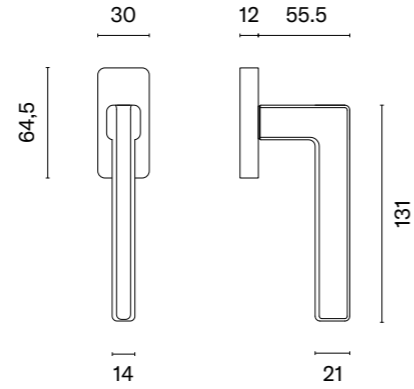

model

finish

window handle
code: ST O ARTA Q

The window handle is available in a door version (page 231)

* When ordering, please specify the side of the window handle: right (R) or left (L).