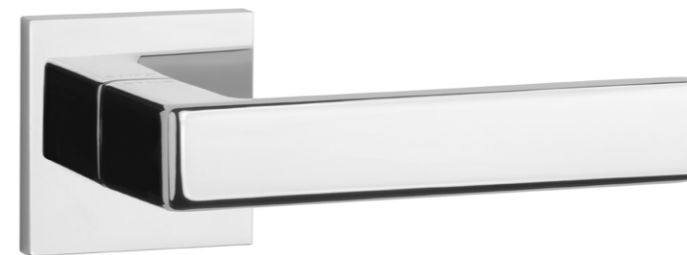

MIIA

rosette Q SLIM 7MM

model

matching rosettes

door handle
code: ST MIIA Q 7S

key ecutcheon
code: ST Q 7S OB

euro ecutcheon
code: ST Q 7S PZ

bathroom turn
code: ST Q 7S WC

finish

CP
polished chrome

PSC
satin chrome

BLACK
matt black

MSN
nickel

MSB
titanium

The door handle is available in a window version (page 323)