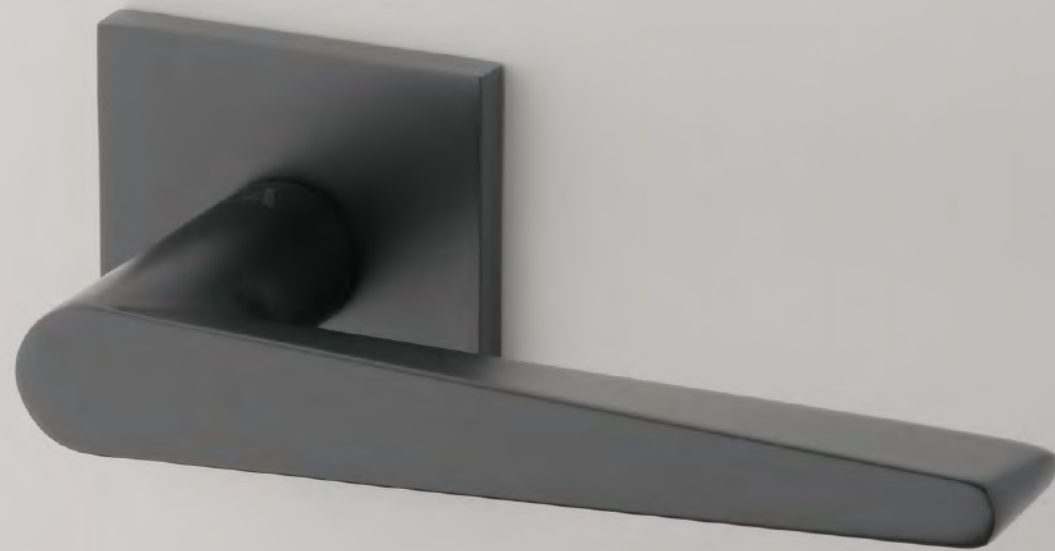

ARNICA Q

rosette Q SLIM 7MM

model

matching rosettes

door handle
code: AT ARNICA Q 7S

key ecutcheon
code: AT Q 7S OB

euro ecutcheon
code: AT Q 7S PZ

bathroom turn
code: AT Q 7S WC

finish

CP
polished chrome

MSC
satin chrome

BLACK
matt black

The door handle is available in a window version (page 304)