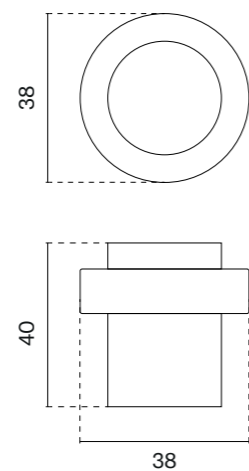

model

finish

door bumper
code: SH 1718

16
stainless steel

F5
matt black

GOLD PVD
polish gold

WH
matt white

BS PVD
basalt

PN PVD
copper