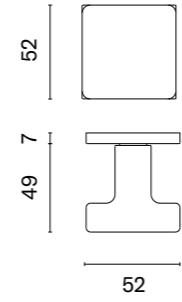

MORA

rosette Q SLIM 7MM

APRILE

model

matching rosettes

door knob
code: AT MORA Q 7S

key ecutcheon
code: AT Q 7S OB

euro ecutcheon
code: AT Q 7S PZ

bathroom turn
code: AT Q 7S WC

finish

CP
polished chrome

MSC
satin chrome

BLACK
matt black

WHITE
matt white

GOLD PVD
polish gold

GOLD SATIN
matt gold