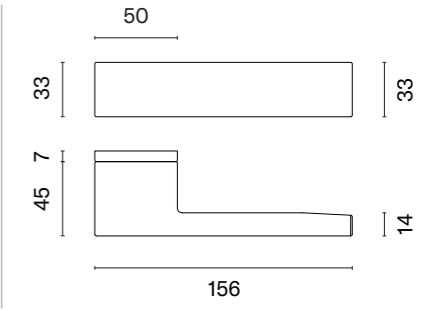

CARLINA

rosette RTH SLIM 7MM

model

matching rosettes

door handle
code: AS CARLINA RTH 7S

key ecutcheon
code: AS RT 7S OB

euro ecutcheon
code: AS QRT 7S PZ

bathroom turn
code: AS RT 7S WC

finish

LC
polished chrome

SC
satin chrome

BK
matt black

SNM
nickel

GYM
graphite