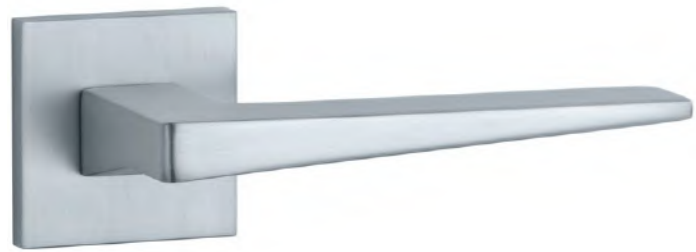

# EDA

rosette Q SLIM 7MM

STILE

model

matching rosettes

key ecutcheon  
code: ST Q 7S OB

euro ecutcheon  
code: ST Q 7S PZ

bathroom turn  
code: ST Q 7S WC