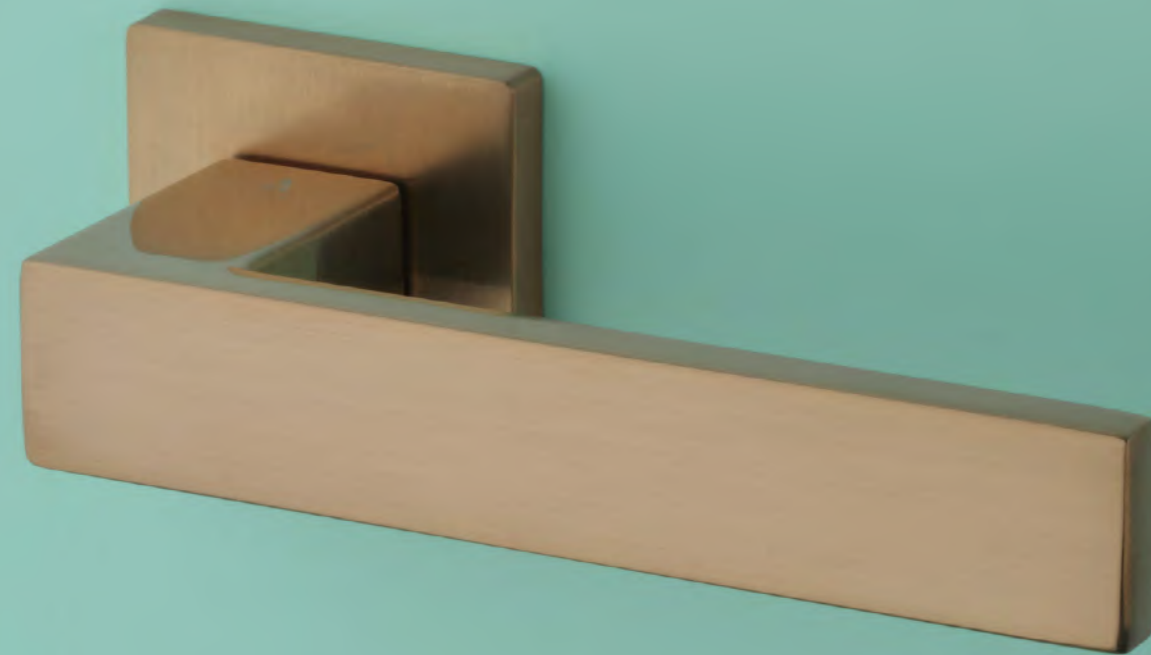

PINA Q

rosette Q SLIM 7MM

model

matching rosettes

door handle
code: AS PINA Q 7S

key ecutcheon
code: AS Q 7S OB

euro ecutcheon
code: AS Q 7S PZ

bathroom turn
code: AS Q 7S WC

finish

LC
polished chrome

SC
satin chrome

BK
matt black

WH
matt white

LG
polish gold

KG
matt gold

PN PVD
copper

SNM
nickel

GYM
graphite