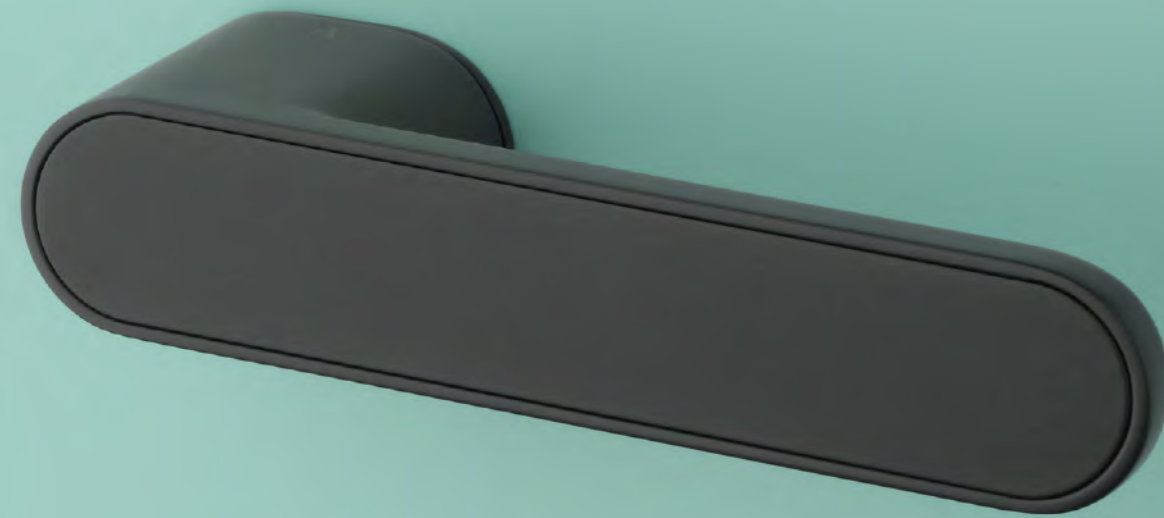

model and finish

BK
matt black

BK
matt black

BK
matt black

GYM
graphite

GYM
graphite

GYM
graphite