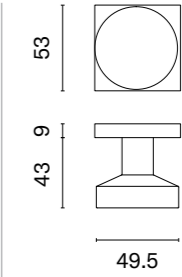

KVADRAT 1705

model

matching rosettes

door knob
code: SM KVADRAT 1705

key ecutcheon
code: SM KVADRAT 1710 OB

euro ecutcheon
code: SM KVADRAT 1711 PZ

bathroom turn
code: SM KVADRAT 1712 WC /
SM KVADRAT 1713 WC W/Z

finish

16
stainless steel

F5
matt black

* One-sided door knob intended for assembly with a door handle.