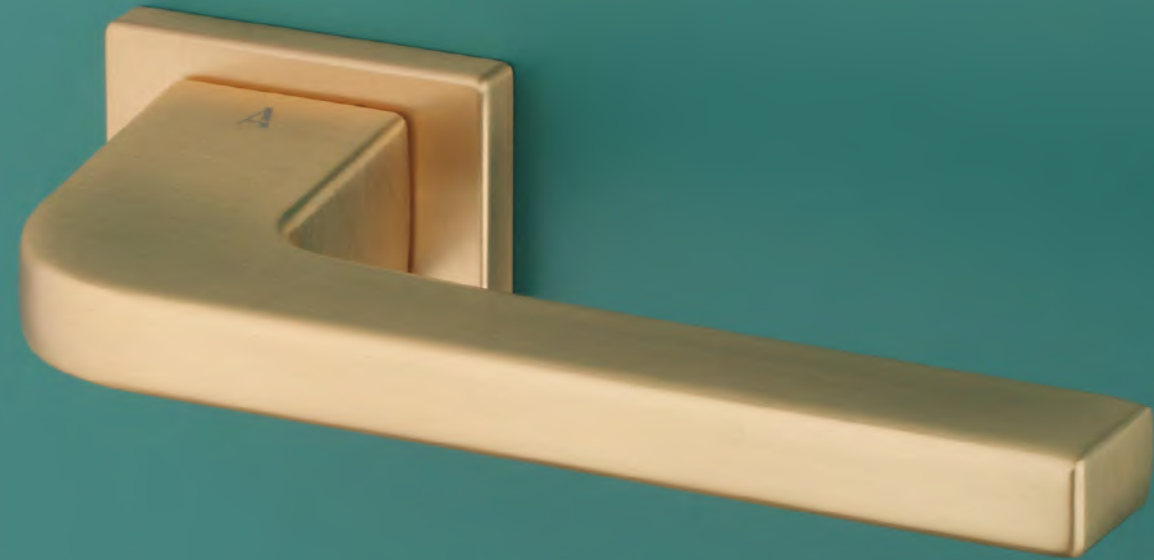

# ISMENA RT

rosette RT SLIM 7MM

model

matching rosettes

door handle  
code: AS ISMENA RT 7S

key ecutcheon  
code: AS RT 7S OB

euro ecutcheon  
code: AS QRT 7S PZ

bathroom turn  
code: AS RT 7S WC