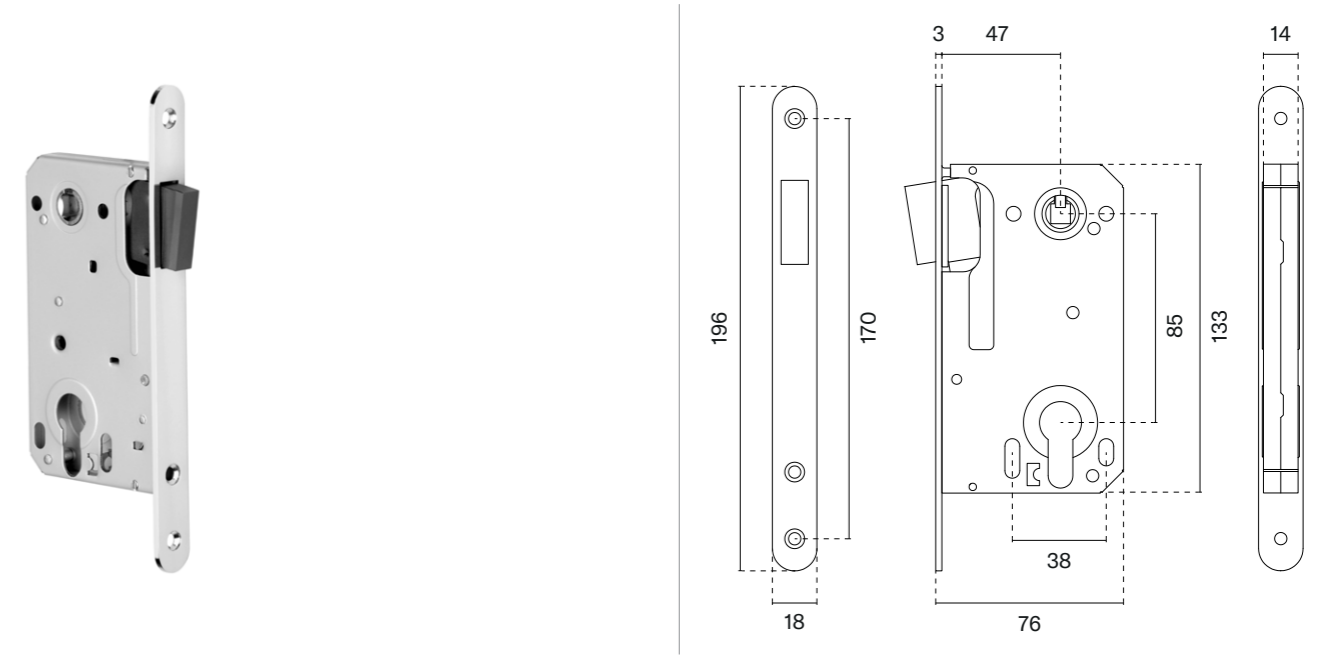

Magnetic lock 2868 insert 85

model finish

magnetic lock
code: 3W ZAM 2868

03
polished chrome

36
nickel

153
matt black

LG PVD
polish gold

WH
matt white