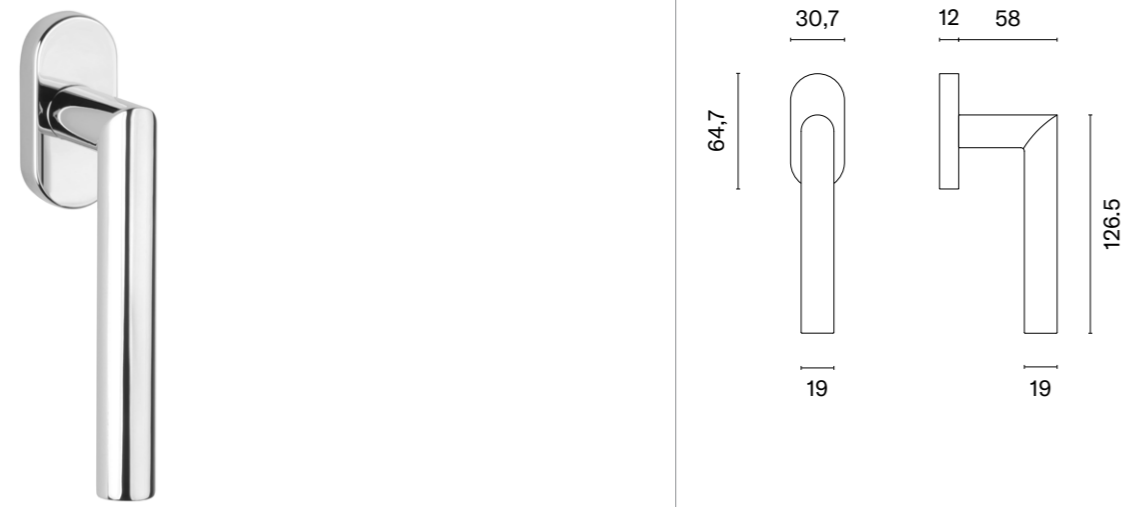

ARABIS R

APRILE

model finish

window handle
code: AT O ARABIS R

CP
polished chrome

MSC
satin chrome

BLACK
matt black

WHITE
matt white

GOLD PVD
polish gold

GOLD SATIN
matt gold

The window handle is available in a door version (page 37)

* When ordering, please specify the side of the window handle: right (R) or left (L).