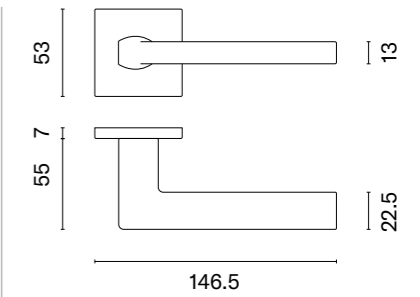

EURA

rosette Q SLIM 7MM

STILE

model

matching rosettes

key ecutcheon
code: ST Q 7S OB

euro ecutcheon
code: ST Q 7S PZ

bathroom turn
code: ST Q 7S WC

door handle
code: ST EURA Q 7S

finish

CP
polished chrome

PSC
satin chrome

BLACK
matt black

MSN
nickel

MSB
titanium

The door handle is available in a window version (page 320)