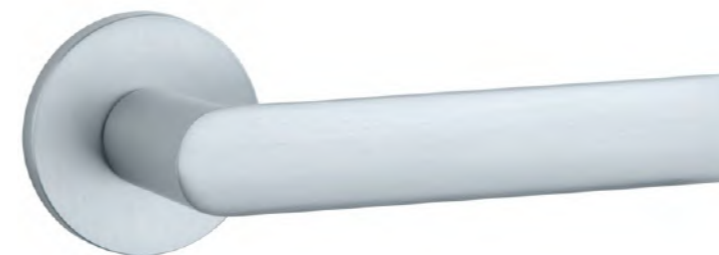

REWA

rosette R SLIM 7MM

model

matching rosettes

door handle
code: ST REWA R 7S

key ecutcheon
code: ST R 7S OB

euro ecutcheon
code: ST R 7S PZ

bathroom turn
code: ST R 7S WC

finish

PSC
satin chrome

BLACK
matt black

MSN
nickel

MSB
titanium

The door handle is available in a window version (page 313)