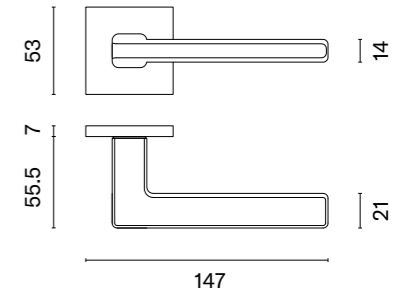

ARTA

rosette Q SLIM 7MM

STILE

model

matching rosettes

key ecutcheon
code: ST Q 7S OB

euro ecutcheon
code: ST Q 7S PZ

bathroom turn
code: ST Q 7S WC

door handle
code: ST ARTA Q 7S

finish

CP
polished chrome

PSC
satin chrome

BLACK
matt black

MSN
nickel

MSB
titanium

The door handle is available in a window version (page 318)