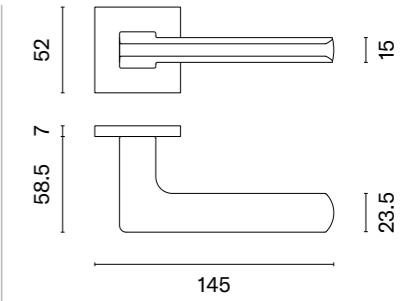

YUKA Q

rosette Q SLIM 7MM

model

door handle
code: AS YUKA Q 7S

matching rosettes

key ecutcheon
code: AS Q 7S OB

euro ecutcheon
code: AS Q 7S PZ

bathroom turn
code: AS Q 7S WC

finish

LC
polished chrome

SC
satin chrome

BK
matt black

WH
matt white