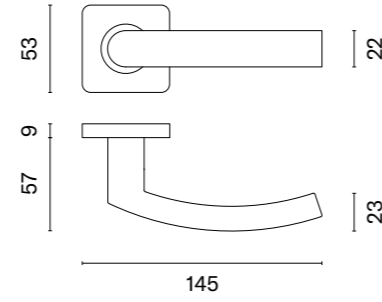

KVADRAT 1706

model

matching rosettes

door handle
code: SM KVADRAT 1706

key ecutcheon
code: SM KVADRAT
1710 OB

euro ecutcheon
code: SM KVADRAT
1711 PZ

bathroom turn
code: SM KVADRAT 1712 WC /
SM KVADRAT 1713 WC W/Z

finish

16
stainless steel