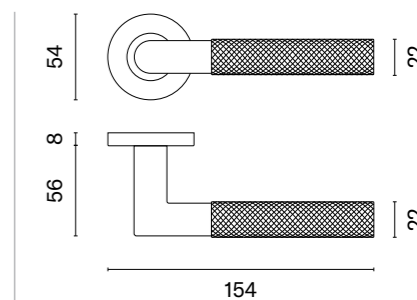

OVAL 1742

rosette PRO 8MM

model

matching rosettes

door handle
code: SM OVAL 1742 PRO 8 MM

key ecutcheon
code: SM OVAL 1710 OB

euro ecutcheon
code: SM OVAL 1711 PZ

bathroom turn
code: SM OVAL 1712 WC

finish

F5
matt black

BS PVD
basalt

PN PVD
copper