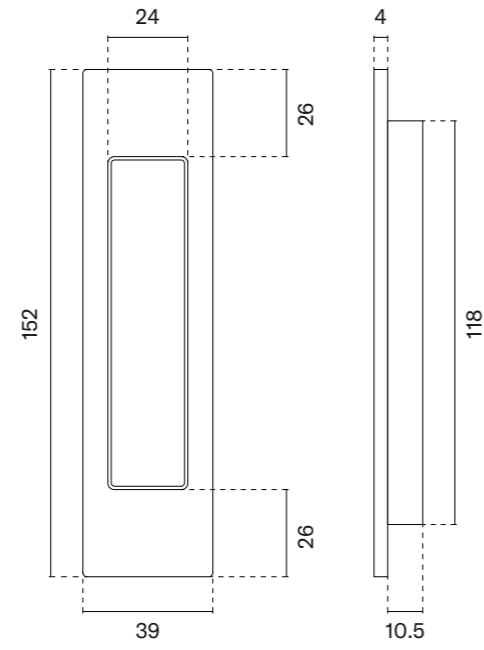

model

finish

sliding door pull
code: AT 7039