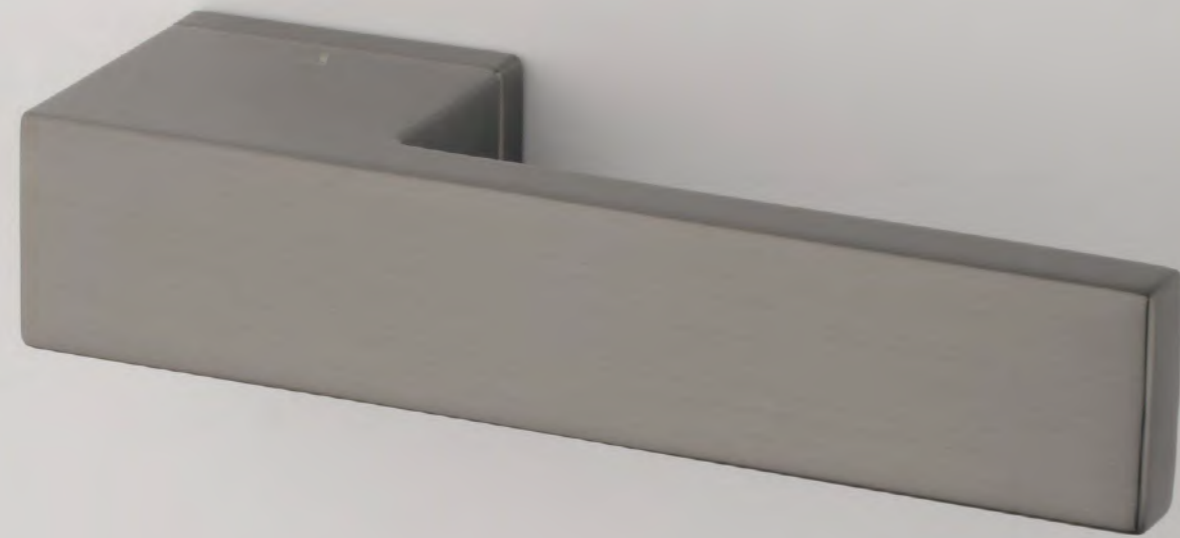

CARLINA

rosette RTH SLIM 7MM

model

matching rosettes

door handle
code: AS CARLINA RTH 7S

key ecutcheon
code: AS RT 7S OB

euro ecutcheon
code: AS QRT 7S PZ

bathroom turn
code: AS RT 7S WC

finish

LC
polished chrome

SC
satin chrome

BK
matt black

SNM
nickel

GYM
graphite