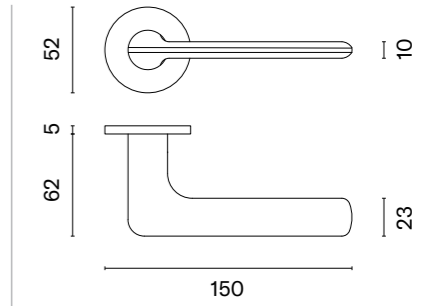

# VIOLA

rosette R SUPER SLIM 5MM

model

matching rosettes

key ecutcheon  
code: AS R 5S OB

euro ecutcheon  
code: AS R 5S PZ

bathroom turn  
code: AS R 5S WC

door handle  
code: AS VIOLA R 5S