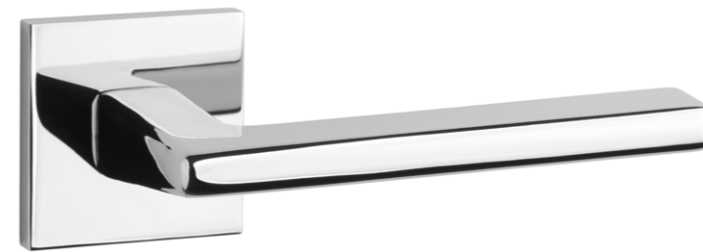

ARTA

rosette Q SLIM 7MM

STILE

model

matching rosettes

key ecutcheon
code: ST Q 7S OB

euro ecutcheon
code: ST Q 7S PZ

bathroom turn
code: ST Q 7S WC

door handle
code: ST ARTA Q 7S

finish

CP
polished chrome

PSC
satin chrome

BLACK
matt black

MSN
nickel

MSB
titanium

The door handle is available in a window version (page 318)