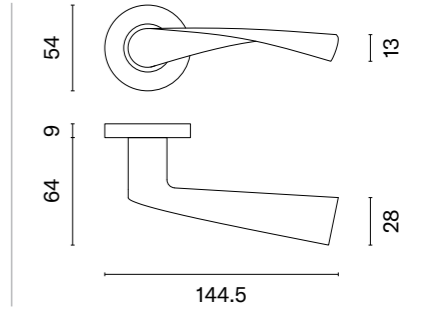

OVAL 1708

model

matching rosettes

door handle
code: SM OVAL 1708

key ecutcheon
code: SM OVAL 1710 OB

euro ecutcheon
code: SM OVAL 1711 PZ

bathroom turn
code: SM OVAL 1712 WC /
SM OVAL 1713 WC W/Z

finish

16
stainless steel