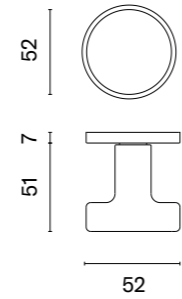

RUTA

rosette R SLIM 7MM

APRILE

model

matching rosettes

door knob
code: AT RUTA R 7S

key ecutcheon
code: AT R 7S OB

euro ecutcheon
code: AT R 7S PZ

bathroom turn
code: AT R 7S WC

finish

CP
polished chrome

MSC
satin chrome

BLACK
matt black

WHITE
matt white

GOLD PVD
polish gold

GOLD SATIN
matt gold