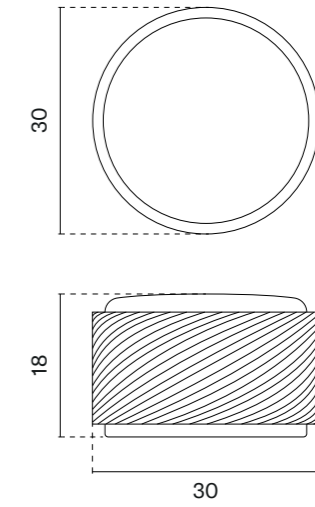

# FURNITURE PULLS

model

finish

furniture pull  
code: AS 1060

BK  
matt black

The set includes a door handle (page 75)

The set includes a door knob (page 278)

model