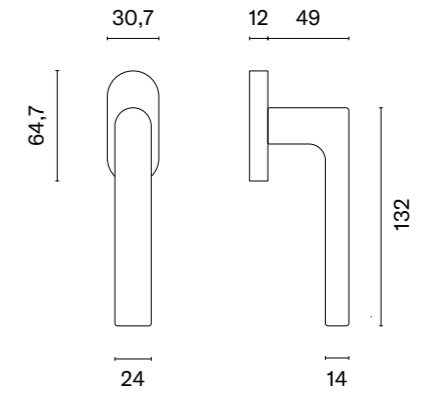

model

finish

window handle
code: ST O REWA R

The window handle is available in a door version (page 223)

* When ordering, please specify the side of the window handle: right (R) or left (L).