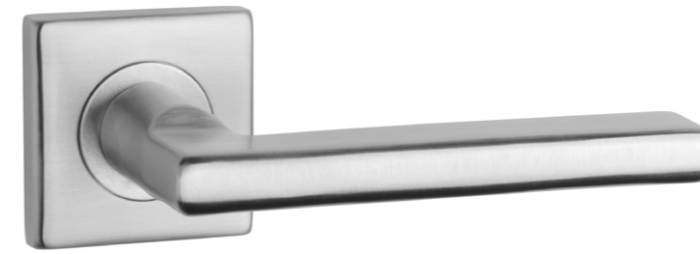

KVADRAT 1702

model

matching rosettes

door handle
code: SM KVADRAT 1702

key ecutcheon
code: SM KVADRAT 1710 OB

euro ecutcheon
code: SM KVADRAT 1711 PZ

bathroom turn
code: SM KVADRAT 1712 WC /
SM KVADRAT 1713 WC W/Z

finish

16
stainless steel