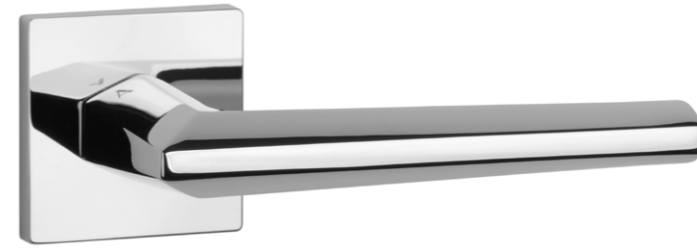

# JASMINA

rosette Q SLIM 7MM

model

matching rosettes

door handle  
code: AS JASMINA Q 7S

key ecutcheon  
code: AS Q 7S OB

euro ecutcheon  
code: AS Q 7S PZ

bathroom turn  
code: AS Q 7S WC