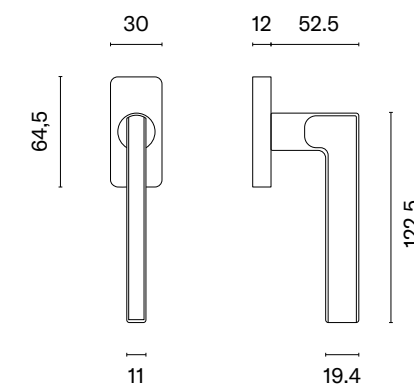

SIRA

STILE

model

finish

window handle
code: ST O SIRA Q

PSC
satin chrome

BLACK
matt black

MSN
nickel

MSB
titanium

The window handle is available in a door version (page 279)

* When ordering, please specify the side of the window handle: right (R) or left (L).