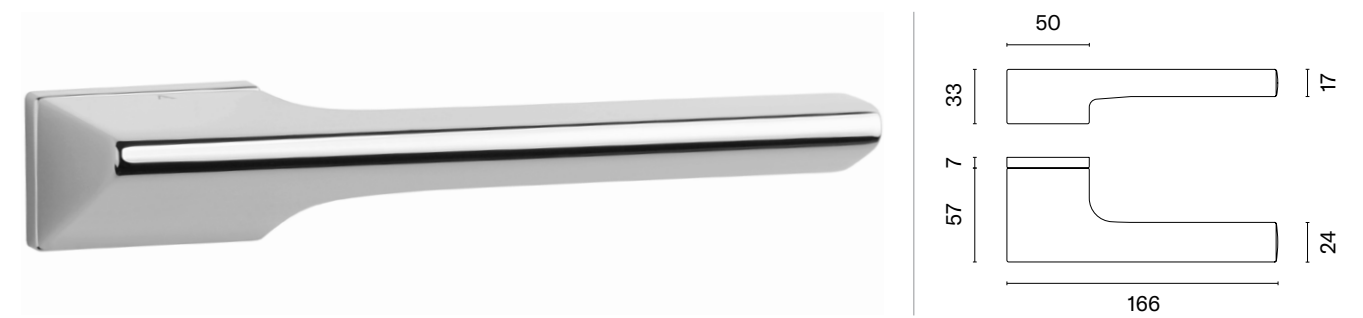

KG
matt gold

Design
JAN KOCHAŃSKI

LUPINA

rosette RTH SLIM 7MM

APRILE

model

matching rosettes

door handle
code: AS LUPINA RTH 7S