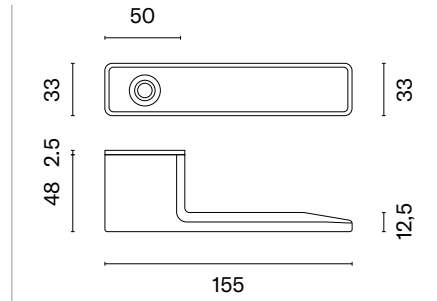

decorated white
with a hole
code: ASG I H WHITE DEKOR ZAM

decorated black
code: ASG I H BK DEKOR

decorated black
with a hole
code: ASG I H BK DEKOR ZAM

MAHONIA

rosette RTH LOCK access control with fingerprint reader