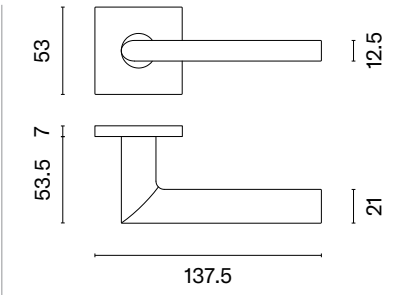

PRIMULA

rosette Q SLIM 7MM

model

matching rosettes

door handle
code: AT PRIMULA Q 7S

key ecutcheon
code: AT Q 7S OB

euro ecutcheon
code: AT Q 7S PZ

bathroom turn
code: AT Q 7S WC

finish

CP
polished chrome

MSC
satin chrome

BLACK
matt black

GOLD PVD
polished gold

GOLD SATIN
matt gold

MSN
nickel

MSB
titanium

The door handle is available in a window version (page 346)