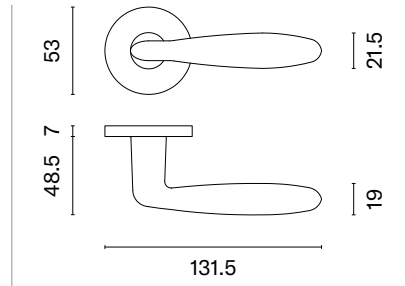

VERBENA

rosette R SLIM 7MM

model

door handle
code: AT VERBENA R 7S

matching rosettes

key ecutcheon
code: AT R 7S OB

euro ecutcheon
code: AT R 7S PZ

bathroom turn
code: AT R 7S WC

finish

CP
polished chrome

MSC
satin chrome

BLACK
matt black

The door handle is available in a window version (page 340)