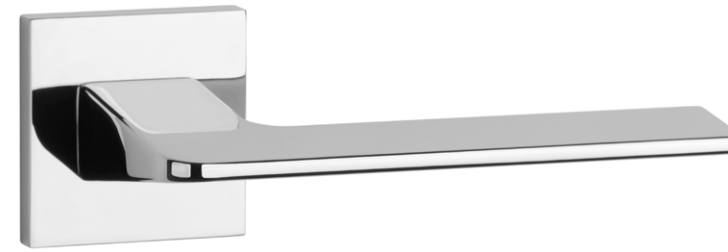

rosette Q SLIM 7MM

STILE

model

matching rosettes

key ecutcheon
code: ST OMA Q 7S OB

euro ecutcheon
code: ST Q 7S PZ

bathroom turn
code: ST Q 7S WC

door handle
code: ST OMA Q 7S PSC