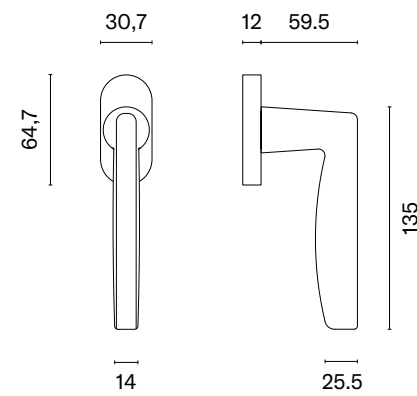

model

finish

window handle
code: AT O LUNA R

The window handle is available in a door version (page 93)

* When ordering, please specify the side of the window handle: right (R) or left (L).