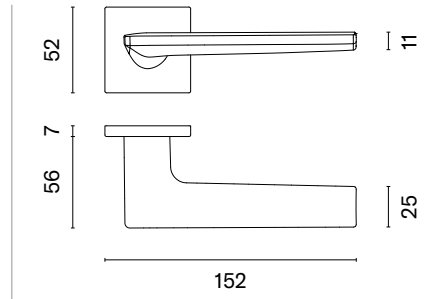

LUNARIA

rosette Q SLIM 7MM

model

matching rosettes

door handle
code: AS LUNARIA Q 7S

key ecutcheon
code: AS Q 7S OB

euro ecutcheon
code: AS Q 7S PZ

bathroom turn
code: AS Q 7S WC

finish

LC
polished chrome

SC
satin chrome

BK
matt black

LG
polished gold

KG
matt gold