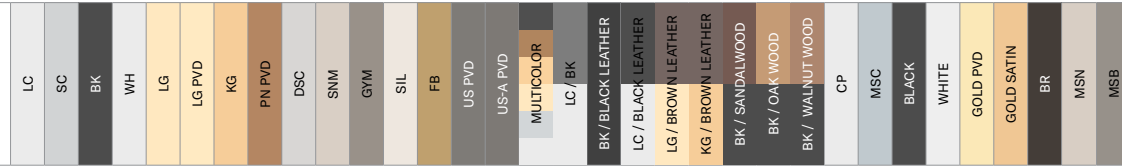

AVAILABLE FINISHES

APRILE

DOOR HANDLES ON ROUND ROSETTES

Model	LC	SC	BK	WH	LG	LG PVD	KG	PN PVD	DSC	SNM	GYM	SIL	FB	US PVD	USA PVD	MULTICOLOR	LC / BK	BK / BLACK LEATHER	LC / BLACK LEATHER	LG / BROWN LEATHER	KG / BROWN LEATHER	BK / SANDALWOOD	BK / OAK WOOD	BK / WALNUT WOOD	CP	MSC	BLACK	WHITE	GOLD PVD	GOLD SATIN	BR	MSN	MSB				
ALORA rosette R SLIM 7MM	●	●	●	●	●	●	●																														
AMBROSIA rosette R SLIM 7MM			●		●		●																														
ARABIS R rosette R SLIM 7MM																										●	●	●	●	●	●	●	●	●	●		
ARIA rosette R SUPER SLIM 5MM	●	●	●		●		●	●																													
ARNICA R rosette R SLIM 7MM																										●	●	●		●	●		●	●			
ASTERIA rosette R SUPER SLIM 5MM	●		●		●																																
AZALIA rosette R SLIM 7MM	●	●	●	●	●		●	●		●	●																										
BELLISA rosette R SLIM 7MM																																					
CAMELIA rosette R SLIM 7MM					●																																
CYNIA rosette R SLIM 7MM																										●	●	●		●							
DALIA rosette R SLIM 7MM	●	●	●		●		●	●																													
DEGLASIA rosette R SLIM 7MM					●																																
DETAZIA rosette R SLIM 7MM																																					
EGERIA rosette R SLIM 7MM																																					
EUPHORBIA rosette R SLIM 7MM								●		●	●																										
FRAGOLA rosette R SLIM 7MM																											●	●	●		●	●		●	●		
FUNKIA R rosette R SLIM 7MM																											●	●	●		●						
GARDENIA rosette R SUPER SLIM 5MM	●				●		●																														
GERBERA rosette R SLIM 7MM								●	●																												
HIACYNTA rosette R SUPER SLIM 5MM	●	●	●		●		●	●																													
INULA rosette R SLIM 7MM																												●	●	●		●					
IRGA rosette R SLIM 7MM																												●	●	●	●	●	●				
KALMIA rosette R SLIM 7MM																												●	●	●	●	●	●	●	●	●	
KERRIA rosette R SLIM 7MM			●				●						●																								
LAVANDA rosette R SLIM 7MM								●		●	●																										
LIRA rosette R SUPER SLIM 5MM	●	●	●		●		●	●