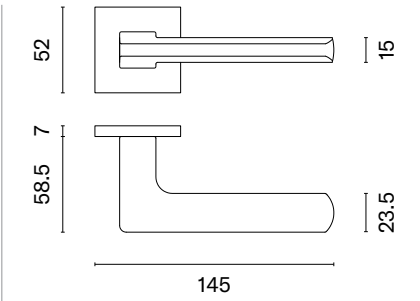

YUKA Q

rosette Q SLIM 7MM

model

door handle
code: AS YUKA Q 7S

matching rosettes

key ecutcheon
code: AS Q 7S OB

euro ecutcheon
code: AS Q 7S PZ

bathroom turn
code: AS Q 7S WC

finish

LC
polished chrome

SC
satin chrome

BK
matt black

WH
matt white