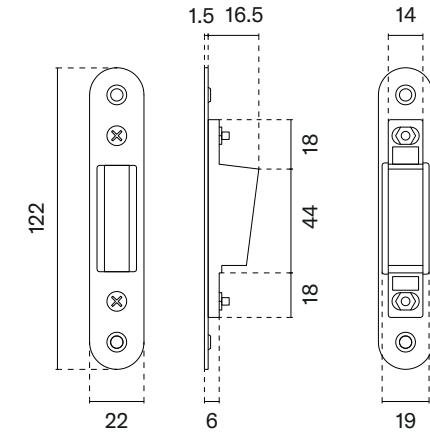

model

finish

strike plate
code: 3W ZAM 2870

03
polished chrome

36
nickel

153
matt black

LG PVD
polished gold

WH
matt white