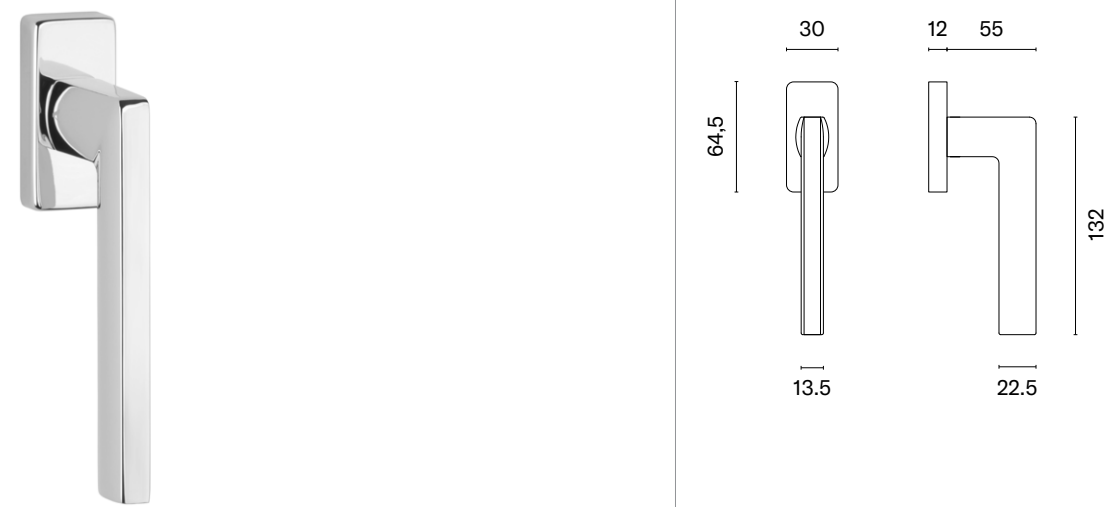

GOLD SATIN
matt gold

MSN
nickel

MSB
titanium

The window handle is available in a door version (page 177)

* When ordering, please specify the side of the window handle: right (R) or left (L).

PYROLA

APRILE

model finish