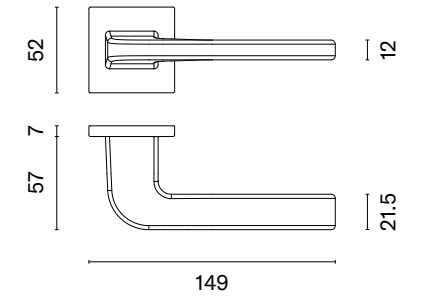

ISMENA Q

rosette Q SLIM 7MM

model

matching rosettes

door handle
code: AS ISMENA Q 7S

key ecutcheon
code: AS Q 7S OB

euro ecutcheon
code: AS Q 7S PZ

bathroom turn
code: AS Q 7S WC

finish

LC
polished chrome

SC
satin chrome

BK
matt black

LG*
polished gold

LG PVD
polished gold

KG
matt gold

* Till end of stock.