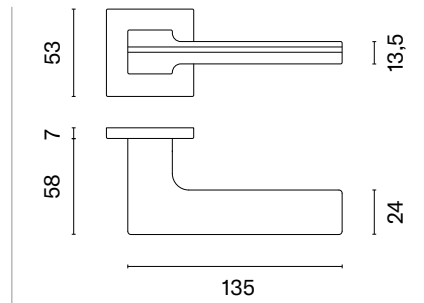

The door handle is available in a window version (page 357)

BIRA

rosette Q SLIM 7MM

STILE

model

matching rosettes

door handle
code: ST BIRA Q 7S

key ecutcheon
code: ST Q 7S OB