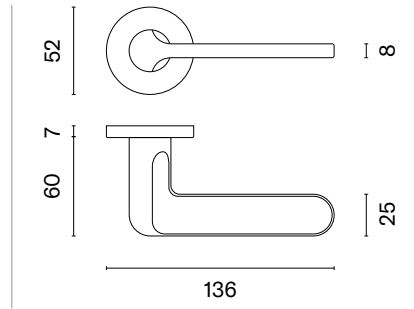

LORENZA

rosette R SLIM 7MM