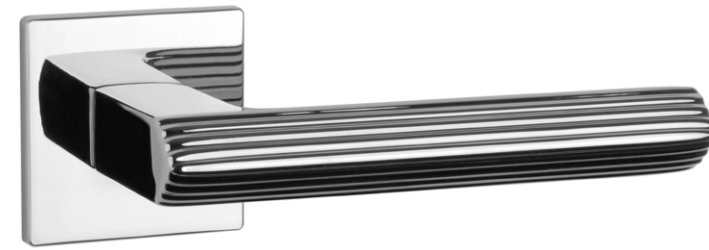

LARICE

rosette Q SUPER SLIM 5MM

APRILE

model

matching rosettes

door handle
code: AS LARICE Q 5S

key ecutcheon
code: AS Q 5S OB

euro ecutcheon
code: AS Q 5S PZ

bathroom turn
code: AS Q 5S WC

finish

LC
polished chrome

LG
polished gold

KG
matt gold

Finalist of the competition Good Design 2019