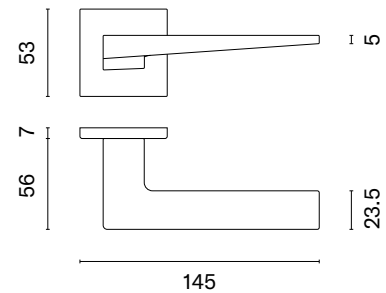

EDA

rosette Q SLIM 7MM

STILE

model

matching rosettes

key ecutcheon
code: ST Q 7S OB

euro ecutcheon
code: ST Q 7S PZ

bathroom turn
code: ST Q 7S WC

door handle
code: ST EDA Q 7S

finish

PSC
satin chrome

BLACK
matt black

MSN
nickel

MSB
titanium

The door handle is available in a window version (page 358)