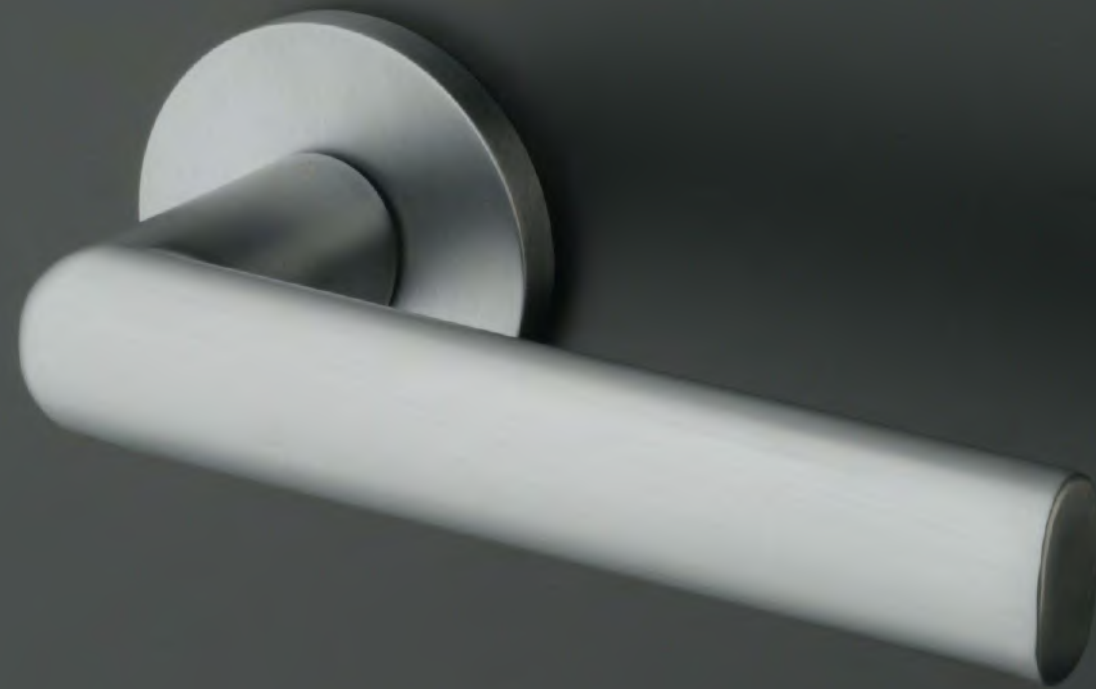

LG
polished gold

SILENA

rosette R SLIM 7MM

model

matching rosettes

door handle
code: AT SILENA R 7S

key ecutcheon
code: AT R 7S OB

euro ecutcheon
code: AT R 7S PZ