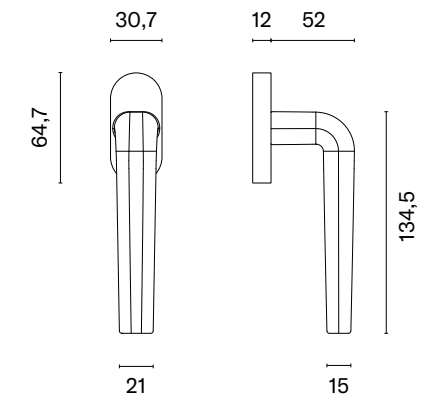

INULA

APRILE

model

finish

window handle
code: AT O INULA R

CP
polished chrome

MSC
satin chrome

BLACK
matt black

GOLD PVD
polished gold

The window handle is available in a door version (page 77)

* When ordering, please specify the side of the window handle: right (R) or left (L).