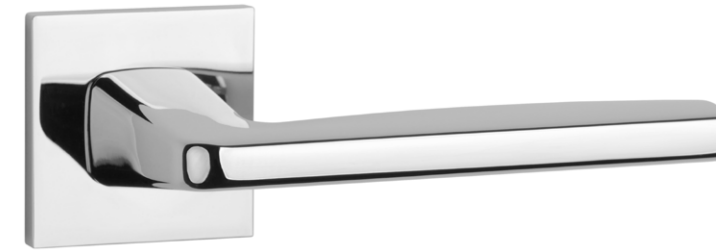

finish

BK / BLACK LEATHER
matt black / black leather

ERBA

rosette Q SLIM 7MM

APRILE

model

matching rosettes

door handle
code: AT ERBA Q 7S