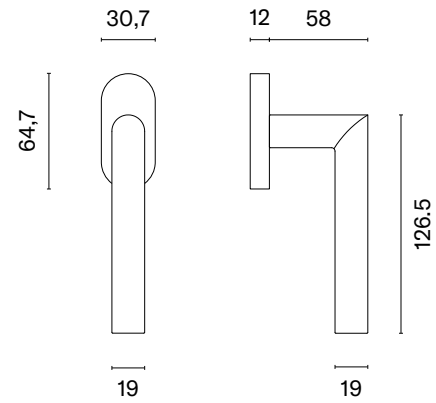

ARABIS R

APRILE

model

finish

window handle
code: AT O ARABIS R

CP
polished chrome

MSC
satin chrome

BLACK
matt black

WHITE
matt white

GOLD PVD
polished gold

GOLD SATIN
matt gold

MSN
nickel

MSB
titanium

The window handle is available in a door version (page 41)

* When ordering, please specify the side of the window handle: right (R) or left (L).