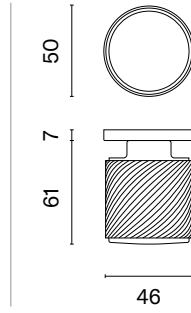

CALLA

rosette R SLIM 7MM

APRILE

model matching rosettes

  door knob code: AS CALLA R 7S	 key ecutcheon code: AS R 7S OB	 euro ecutcheon code: AS R 7S PZ	 bathroom turn code: AS R 7S WC

finish

The set includes a door handle (page 83)	The set includes a furniture pull (pages 382,383)

* When ordering, please specify the version of the knob: one-side fixed, one-side movable, two-side fixed, two-side fixed-movable, two-side movable.