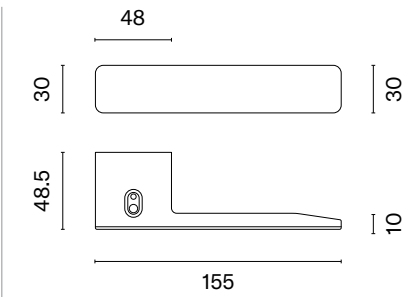

LUDISIA

rosette RTH LOCK