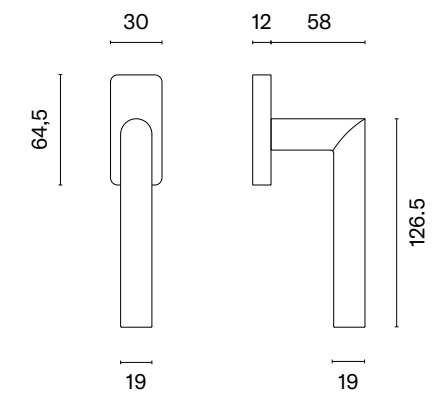

ARABIS Q

APRILE

model finish

window handle
code: AT O ARABIS Q

CP
polished chrome

MSC
satin chrome

BLACK
matt black

WHITE
matt white

GOLD PVD
polished gold

GOLD SATIN
matt gold

The window handle is available in a door version (page 137)

* When ordering, please specify the side of the window handle: right (R) or left (L).