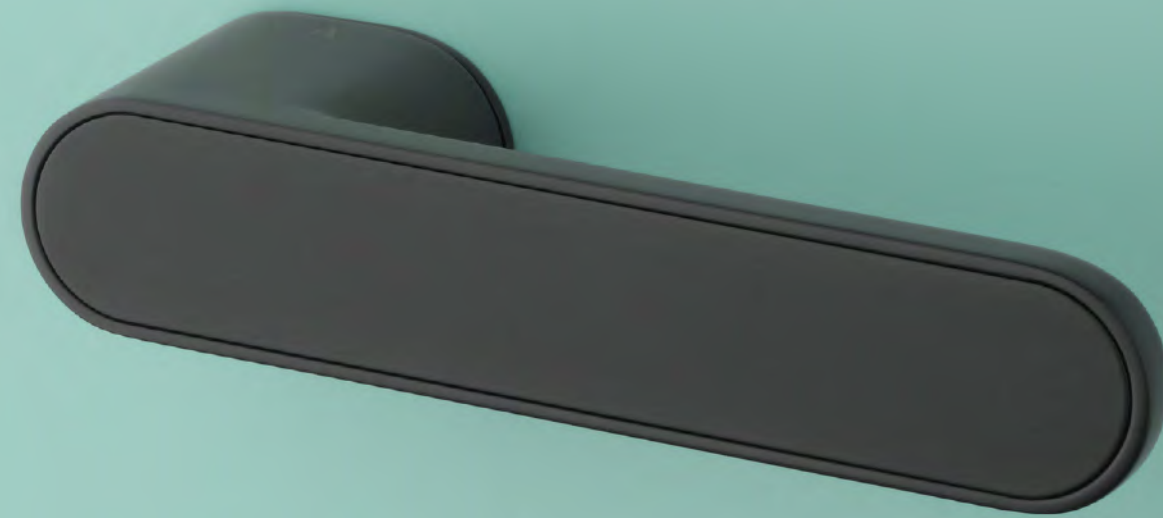

GYM
graphite

door handle left with lock
code: ASG GUAVA RTH LOCK LEFT

GYM
graphite

GUAVA

rosette RTH LOCK

replaceable magnetic inserts

technical
for self decoration
code: ASG I G TECH

technical with a hole
for self decoration
code: ASG I G TECH ZAM