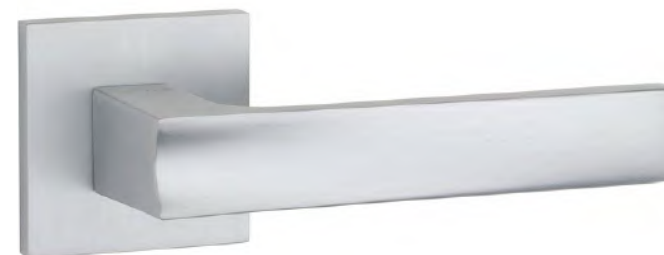

LIMA

rosette Q SLIM 7MM

model

matching rosettes

door handle
code: ST LIMA Q 7S

key ecutcheon
code: ST Q 7S OB

euro ecutcheon
code: ST Q 7S PZ

bathroom turn
code: ST Q 7S WC

finish

PSC
satin chrome

BLACK
matt black

MSN
nickel

MSB
titanium

GOLD SATIN
satin gold

LIGHT BROWN
light brown

The door handle is available in a window version (page 362)