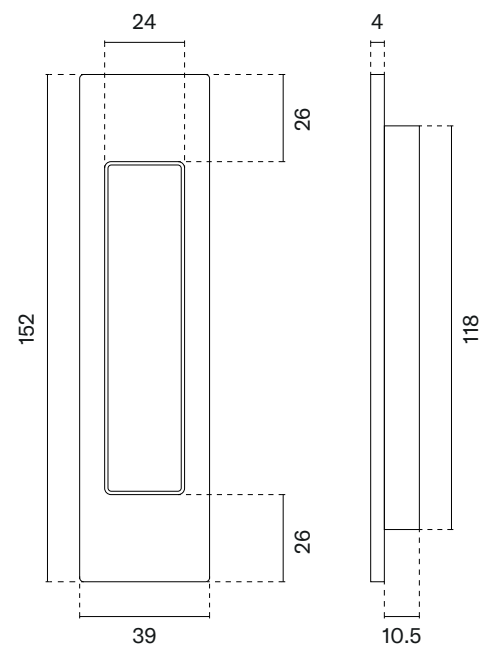

model

finish

sliding door pull
code: AT 7039

CP
polished chrome

MSC
satin chrome

BLACK
matt black

MSN
nickel

MSB
titanium

GOLD PVD
polished gold

GOLD SATIN
matt gold