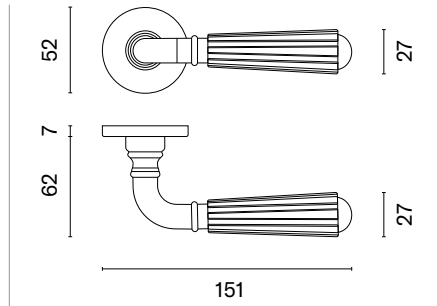

UTRICA

rosette R SLIM 7MM

model

matching rosettes

key ecutcheon
code: AS R 7S OB

euro ecutcheon
code: AS R 7S PZ

bathroom turn
code: AS R 7S WC

finish

LG PVD
polished gold