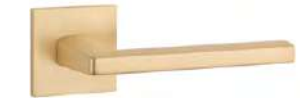

GOLD SATIN
matt gold