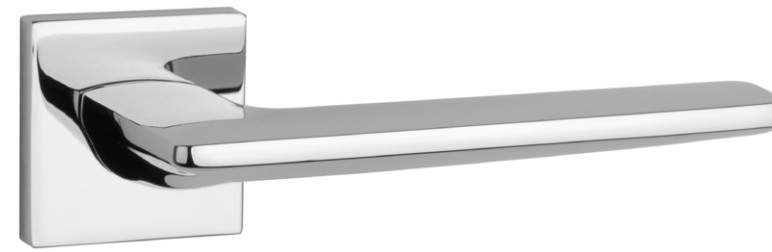

LUNARIA

rosette Q SLIM 7MM

model

matching rosettes

door handle
code: AS LUNARIA Q 7S

key ecutcheon
code: AS Q 7S OB

euro ecutcheon
code: AS Q 7S PZ

bathroom turn
code: AS Q 7S WC

finish

LC
polished chrome

SC
satin chrome

BK
matt black

LG
polished gold

KG
matt gold