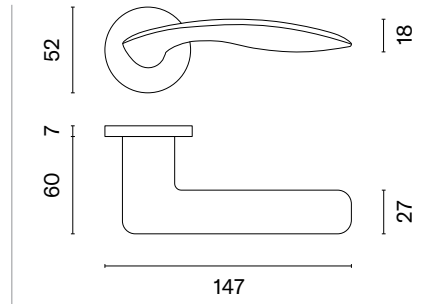

finish

LC
polished chrome

LG
polished gold

KG
matt gold

ROBINIA

rosette R SLIM 7MM

model

matching rosettes