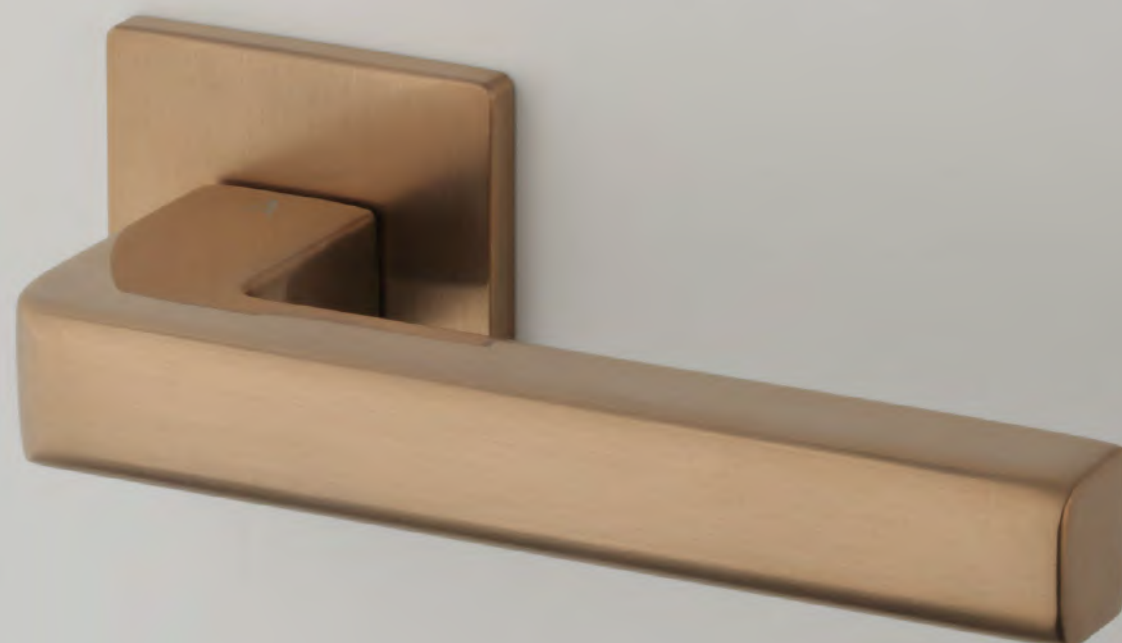

model

matching rosettes

door handle
code: AS SALICE Q 5S

 
key ecutcheon
code: AS Q 5S OB

 
euro ecutcheon
code: AS Q 5S PZ

 
bathroom turn
code: AS Q 5S WC

finish

LC
polished chrome