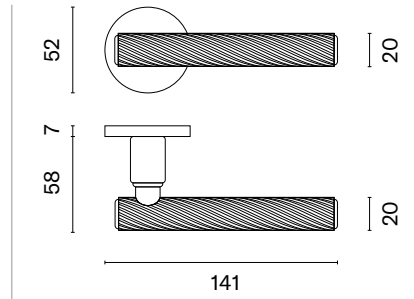

KERRIA

rosette R SLIM 7MM

model

matching rosettes

key ecutcheon
code: AS R 7S OB

euro ecutcheon
code: AS R 7S PZ

bathroom turn
code: AS R 7S WC

door handle
code: AS KERRIA R 7S

finish

BK
matt black

KG
matt gold

GYM
graphite

FB
antique patina

The set includes a door knob (page 316)

The set includes a furniture pull (pages 382, 383)