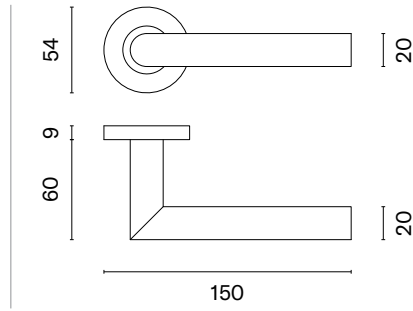

OVAL 1701

model

matching rosettes

door handle
code: SM OVAL 1701

key ecutcheon
code: SM OVAL 1710 OB

euro ecutcheon
code: SM OVAL 1711 PZ

bathroom turn
code: SM OVAL 1712 WC /
SM OVAL 1713 WC W/Z

finish

16
stainless steel

F5
matt black