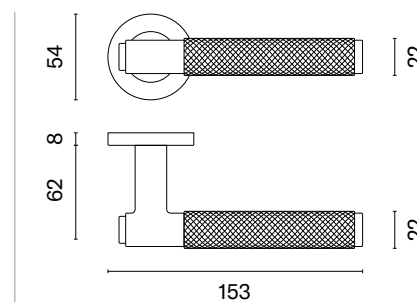

OVAL 1741

rosette PRO 8MM