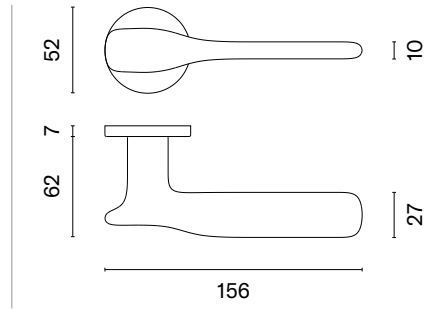

GOLD PVD
polished gold

GOLD SATIN
matt gold

MSN
nickel

MSB
titanium

The door handle is available in a window version (page 338)

ORCHIDE

rosette R SLIM 7MM

APRILE