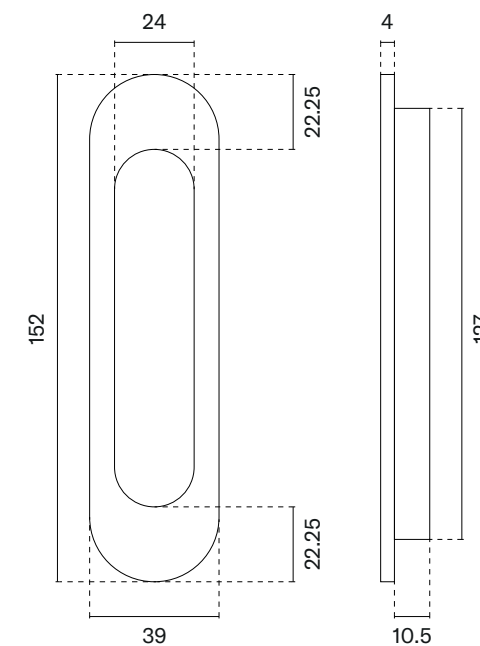

model

finish

sliding door pull
code: AT 7040

CP
polished chrome

MSC
satin chrome

BLACK
matt black

MSN
nickel

MSB
titanium

GOLD PVD
polished gold

GOLD SATIN
matt gold