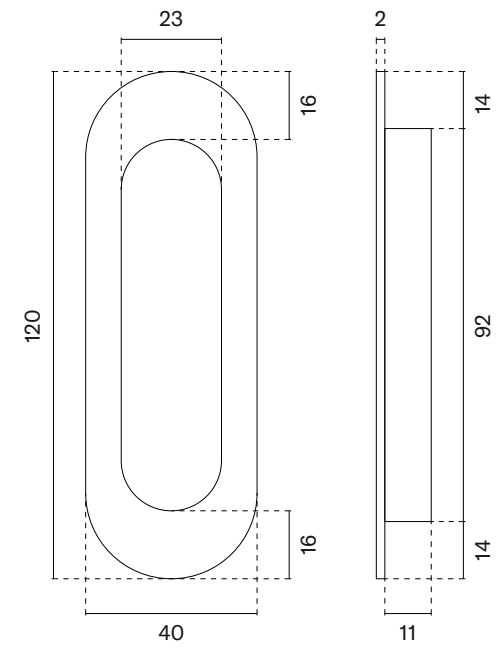

model

finish

sliding door pull
code: SH 1717

16
stainless steel

F5
matt black

GOLD PVD
polished gold

WH
matt white

BS PVD
basalt

PN PVD
copper