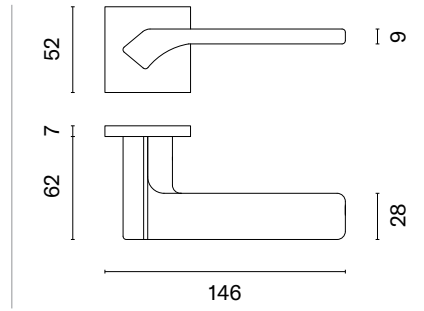

rosette Q SLIM 7MM

APRILE

model

matching rosettes

door handle
code: AS BERGENIA Q 7S

key ecutcheon
code: AS Q 7S OB

euro ecutcheon
code: AS Q 7S PZ

bathroom turn
code: AS Q 7S WC