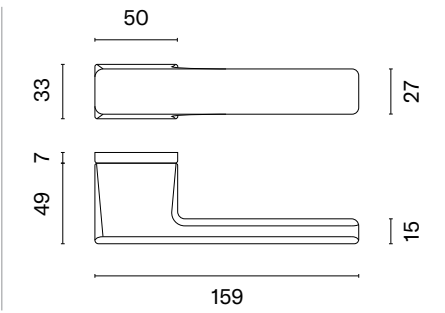

BK
matt black

APRILE

DOOR HANDLES
ON RECTANGLE HIDDEN
ROSETTES

BRISA

rosette RTH SLIM 7MM

model

matching rosettes

door handle
code: AS BRISA RTH 7S