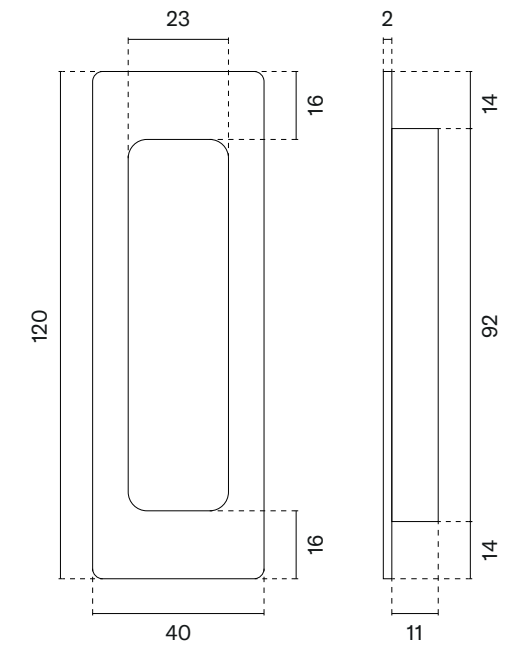

model

finish

sliding door pull
code: SH 1716

16
stainless steel

F5
matt black

GOLD PVD
polished gold

WH
matt white

BS PVD
basalt

PN PVD
copper