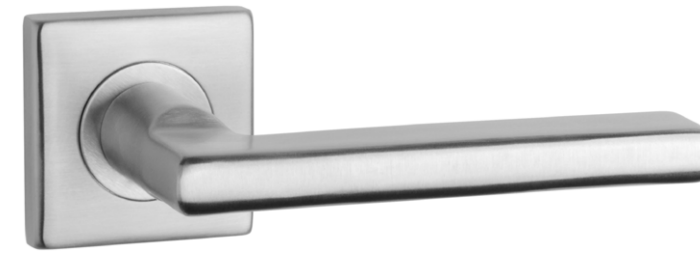

KVADRAT 1702

model

matching rosettes

door handle
code: SM KVADRAT 1702

key ecutcheon
code: SM KVADRAT 1710 OB

euro ecutcheon
code: SM KVADRAT 1711 PZ

bathroom turn
code: SM KVADRAT 1712 WC /
SM KVADRAT 1713 WC W/Z

finish

16
stainless steel