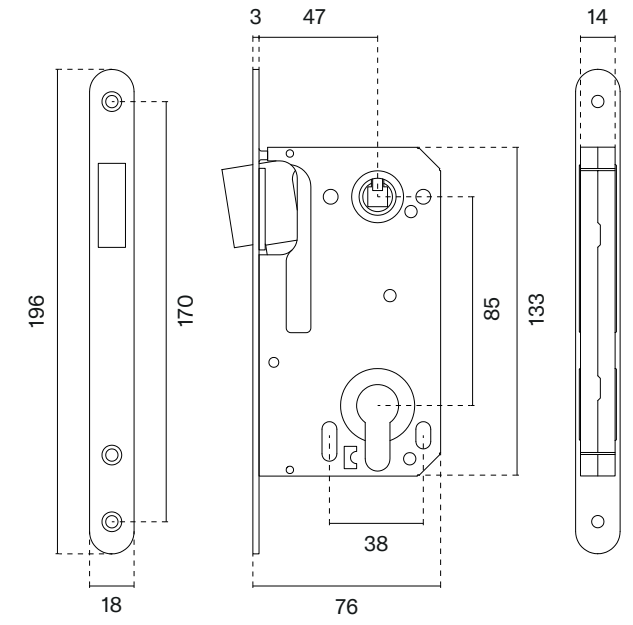

model finish

magnetic lock
code: 3W ZAM 2867

03
polished chrome

36
nickel

153
matt black

LG PVD
polished gold

WH
matt white

Magnetic lock 2868 insert 85