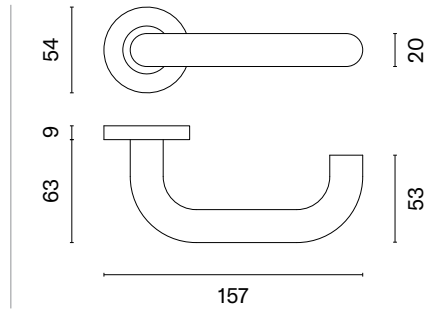

euro ecutcheon
code: SM OVAL 1711 PZ

bathroom turn
code: SM OVAL 1712 WC /
SM OVAL 1713 WC W/Z

finish

16
stainless steel

The door handle is available in a window version (page 371)

OVAL 1704

model

matching rosettes