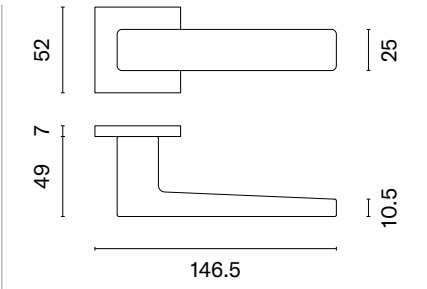

GOLD SATIN
matt gold

MSN
nickel

MSB
titanium

The door handle is available in a window version (page 343)

ERICA

rosette Q SLIM 7MM

model

matching rosettes