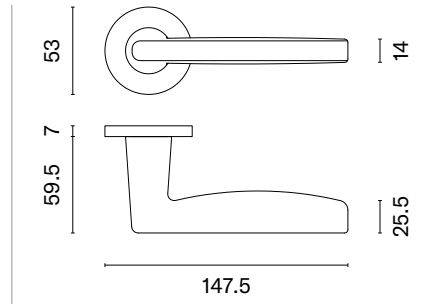

LUNA

rosette R SLIM 7MM

model

door handle
code: AT LUNA R 7S

matching rosettes

key ecutcheon
code: AT R 7S OB

euro ecutcheon
code: AT R 7S PZ

bathroom turn
code: AT R 7S WC

finish

CP
polished chrome

MSC
satin chrome

BLACK
matt black

GOLD PVD
polished gold

The door handle is available in a window version (page 336)