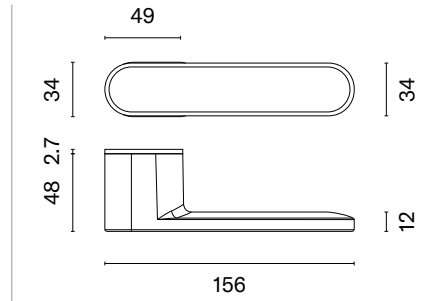

GUAVA

rosette RTH LOCK