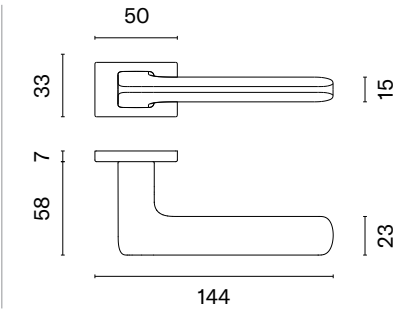

YUKA RT

rosette RT SLIM 7MM

model

matching rosettes

door handle
code: AS YUKA RT 7S

key ecutcheon
code: AS RT 7S OB

euro ecutcheon
code: AS QRT 7S PZ

bathroom turn
code: AS RT 7S WC

finish

LC
polished chrome

SC
satin chrome

BK
matt black