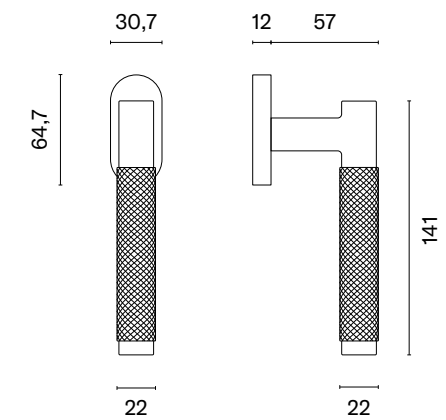

model

finish

window handle
code: AT O MOLINIA R

The window handle is available in a door version (page 99)

* When ordering, please specify the side of the window handle: right (R) or left (L).