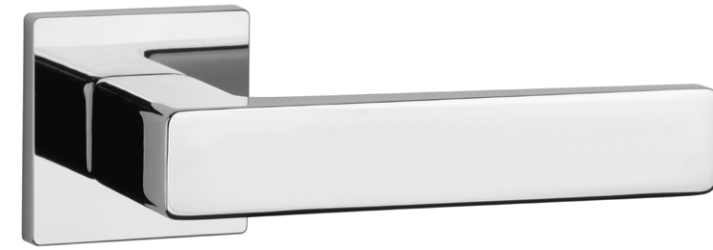

GOLD SATIN
matt gold

MSN
nickel

MSB
titanium

The door handle is available in a window version (page 343)

ERICA

rosette Q SLIM 7MM

model

matching rosettes