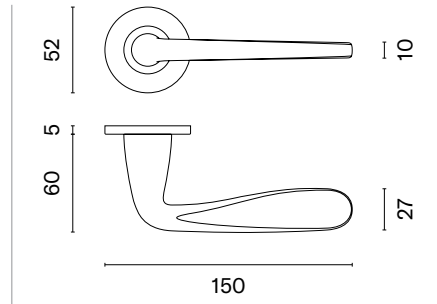

APRILE

model

matching rosettes

door handle
code: AS HIACYNTA R 5S

key ecutcheon
code: AS R 5S OB

euro ecutcheon
code: AS R 5S PZ

bathroom turn
code: AS R 5S WC

finish