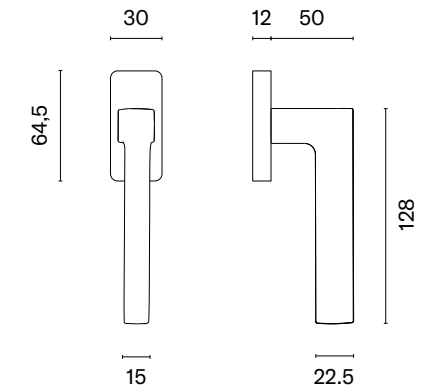

OGA

STILE

model

finish

window handle
code: ST O OGA Q

PSC
satin chrome

BLACK
matt black

MSN
nickel

MSB
titanium

The window handle is available in a door version (page 276)

* When ordering, please specify the side of the window handle: right (R) or left (L).