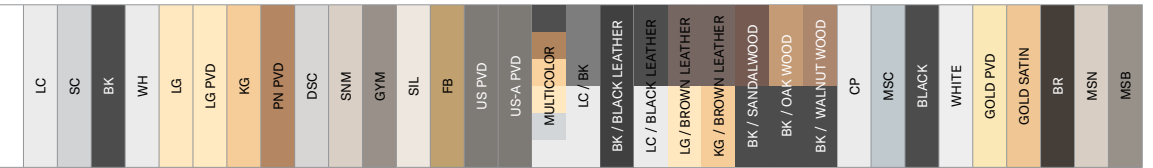

APRILE

Model	LC	SC	BK	WH	LG	LG PVD	KG	PN PVD	DSC	SNM	GYM	SIL	FB	US PVD	USA PVD	MULTICOLOR	LC / BK	BK / BLACK LEATHER	LC / BLACK LEATHER	LG / BROWN LEATHER	KG / BROWN LEATHER	BK / SANDALWOOD	BK / OAK WOOD	BK / WALNUT WOOD	CP	MSC	BLACK	WHITE	GOLD PVD	GOLD SATIN	BR	MSN	MSB			
LOBELIA rosette R SUPER SLIM 5MM	●				●		●																													
LORENZA rosette R SLIM 7MM					●																															
LUNA rosette R SLIM 7MM																																				
MARIGOLD rosette R SLIM 7MM	●		●	●	●		●	●						●			●																			
MOLINIA rosette R SLIM 7MM																																				
NERINA rosette R SLIM 7MM	●						●																													
NINFEA R rosette R SLIM 7MM	●	●																																		
OLEANDRO rosette R SLIM 7MM																																				
ORCHIDE rosette R SLIM 7MM	●	●	●		●		●																													
PAPAVERA rosette R SLIM 7MM																																				
PEONIA rosette R SLIM 7MM	●	●	●																																	
PETUNIA rosette R SUPER SLIM 5MM	●				●		●																													
ROBINIA rosette R SLIM 7MM	●	●			●		●																													
ROSA rosette R SLIM 7MM	●																																			
ROSEMARY rosette R SUPER SLIM 5MM			●		●																															
SILENA rosette R SLIM 7MM																																				
TIARELLA rosette R SLIM 7MM																																				
TULIPA rosette R SLIM 7MM	●	●	●		●		●																													
UTRICA rosette R SLIM 7MM																																				
VERBENA rosette R SLIM 7MM																																				
VIOLA rosette R SUPER SLIM 5MM	●		●	●	●		●	●	●	●	●	●	●	●	●	●	●	●	●	●	●	●	●	●	●	●	●	●	●	●	●	●	●	●	●	