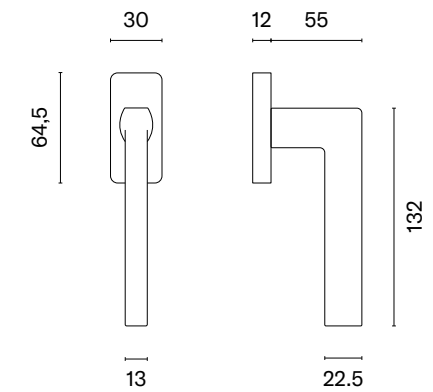

model

finish

window handle
code: ST O EURA Q

CP
polished chrome

PSC
satin chrome

BLACK
matt black

MSN
nickel

MSB
titanium

The window handle is available in a door version (page 267)

* When ordering, please specify the side of the window handle: right (R) or left (L).