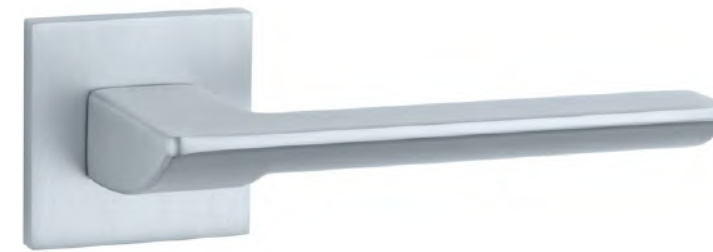

The door handle is available in a window version (page 357)

BIRA

rosette Q SLIM 7MM

STILE

model

matching rosettes

door handle
code: ST BIRA Q 7S

key ecutcheon
code: ST Q 7S OB