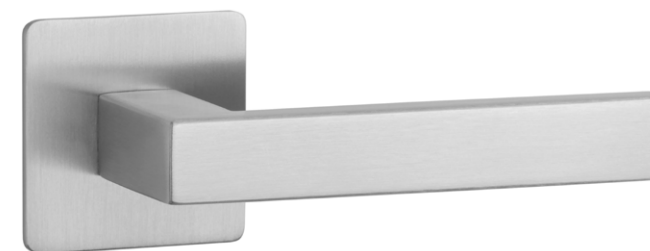

16
stainless steel

KVADRAT 1760

rosette ULTRA SLIM 3MM

model

matching rosettes

door handle
code: SH KVADRAT 1760 3MM

key ecutcheon
code: SH KVADRAT 3MM
1710 OB

euro ecutcheon
code: SH KVADRAT 3MM
1711 PZ