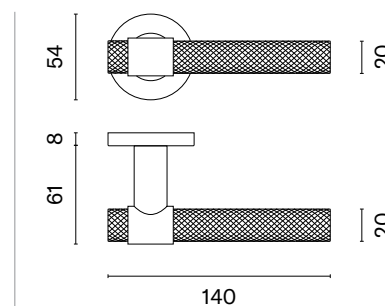

OVAL 1743

rosette PRO 8MM

model

matching rosettes

door handle
code: SH OVAL 1743 PRO 8MM

key ecutcheon
code: SH OVAL PRO
8MM 1710 OB

euro ecutcheon
code: SH OVAL PRO
8MM 1711 PZ

bathroom turn
code: SH OVAL PRO
8MM 1712 WC