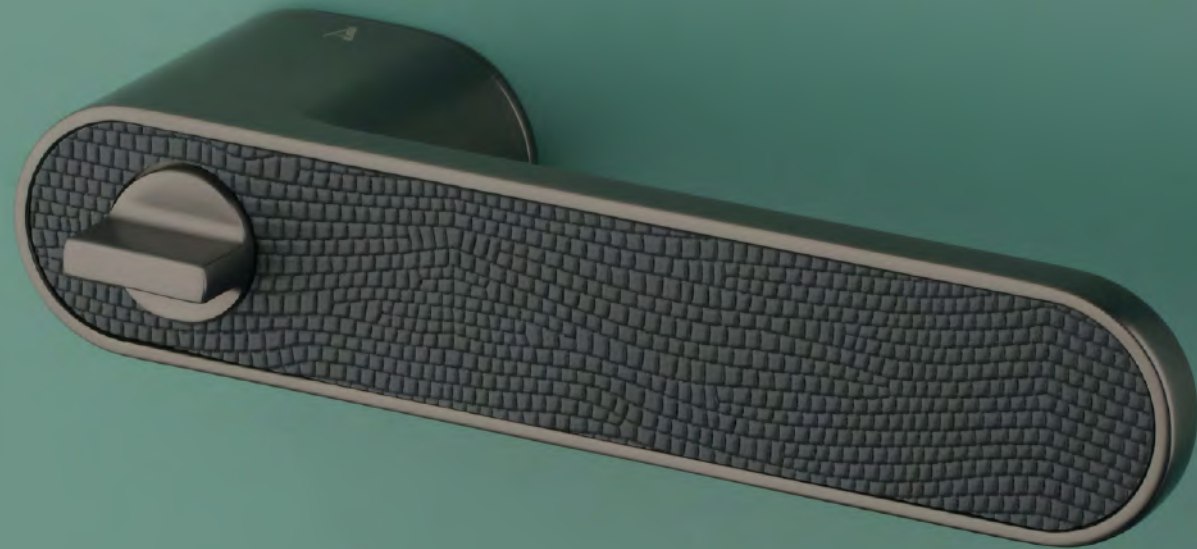

GUAVA

rosette RTH LOCK

replaceable magnetic inserts