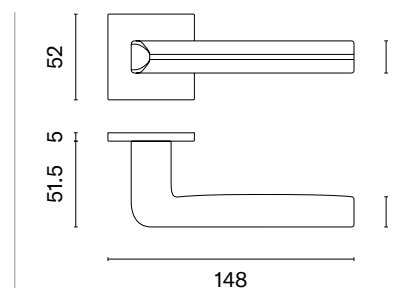

Design
MAJA GANSZYNIEC

SALICE

rosette Q SUPER SLIM 5MM

APRILE

model

matching rosettes

door handle
code: AS SALICE Q 5S

key ecutcheon
code: AS Q 5S OB

euro ecutcheon
code: AS Q 5S PZ

bathroom turn
code: AS Q 5S WC

finish

LC
polished chrome

SC
satin chrome

BK
matt black

LG
polished gold

KG
matt gold

PN PVD
copper