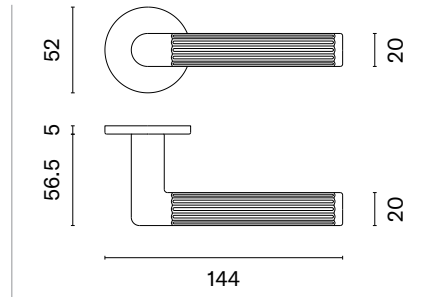

SC
satin chrome

BK
matt black

LG
polished gold

KG
matt gold

PN PVD
copper

Finalist of the competition Good Design 2022

LOBELIA

rosette R SUPER SLIM 5MM