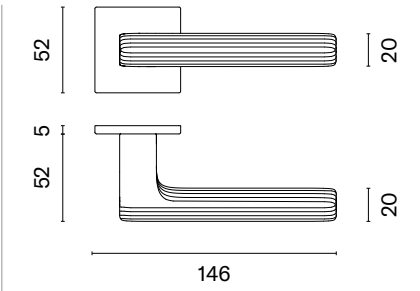

LARICE

rosette Q SUPER SLIM 5MM

APRILE

model

matching rosettes

door handle
code: AS LARICE Q 5S

key ecutcheon
code: AS Q 5S OB

euro ecutcheon
code: AS Q 5S PZ

bathroom turn
code: AS Q 5S WC

finish

LC
polished chrome

LG
polished gold

KG
matt gold

Finalist of the competition Good Design 2019