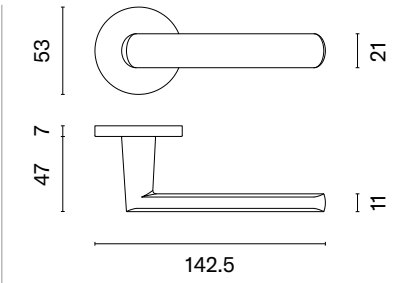

finish

KG
matt gold

SNM
nickel

GYM
graphite

The project received the Laureate statuette and the Good Design Emblem 2023 in the Home - Interior Design category.

FRAGOLA

rosette R SLIM 7MM

model