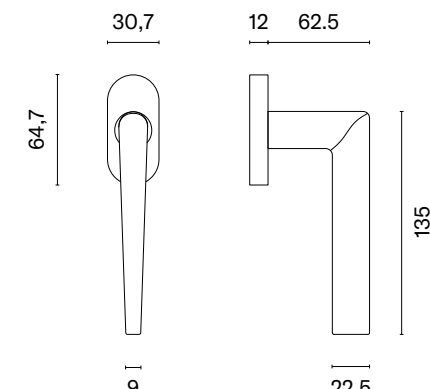

MSB
titanium

The window handle is available in a door version (page 255)

* When ordering, please specify the side of the window handle: right (R) or left (L).

SALTA

STILE

model

finish

window handle
code: ST O SALTA R