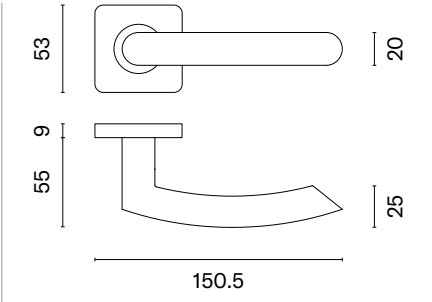

key ecutcheon
code: SM KVADRAT
1710 OB

euro ecutcheon
code: SM KVADRAT
1711 PZ

bathroom turn
code: SM KVADRAT 1712 WC /
SM KVADRAT 1713 WC W/Z

finish

16
stainless steel

KVADRAT 1707

model

matching rosettes