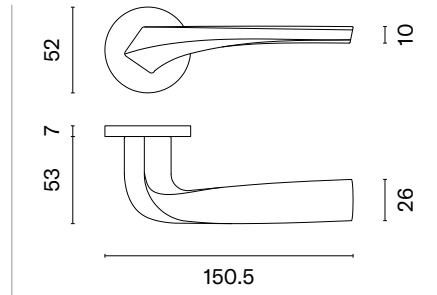

CP
polished chrome

MSC
satin chrome

BLACK
matt black

GOLD PVD
polished gold

The door handle is available in a window version (page 330)

DALIA

rosette R SLIM 7MM

model