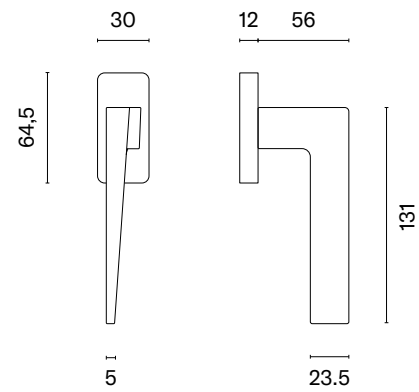

model

finish

window handle
code: ST O EDA Q

PSC
satin chrome

BLACK
matt black

MSN
nickel

MSB
titanium

The window handle is available in a door version (page 266)

* When ordering, please specify the side of the window handle: right (R) or left (L).