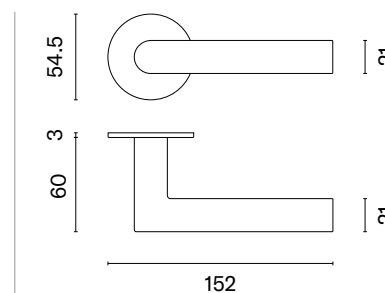

OVAL 1750

rosette ULTRA SLIM 3MM

model

matching rosettes

door handle
code: SH OVAL 1750 3MM

key ecutcheon
code: SH OVAL 3MM
1710 OB

euro ecutcheon
code: SH OVAL 3MM
1711 PZ

bathroom turn
code: SH OVAL 3MM
1712 WC

finish

16
stainless steel

F5
matt black

WH
matt white

GOLD PVD
polished gold

BS PVD
basalt

PN PVD
copper

MG
satin gold