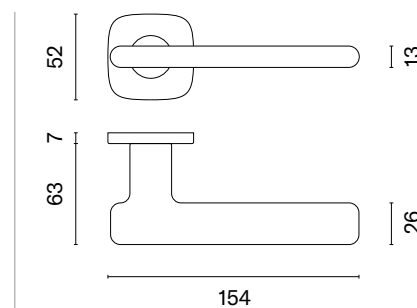

rosette QR SLIM 7MM

APRILE

model

matching rosettes

door handle
code: AS MARANTA QR 7S

key ecutcheon
code: AS QR 7S OB

euro ecutcheon
code: AS QR 7S PZ

bathroom turn
code: AS QR 7S WC