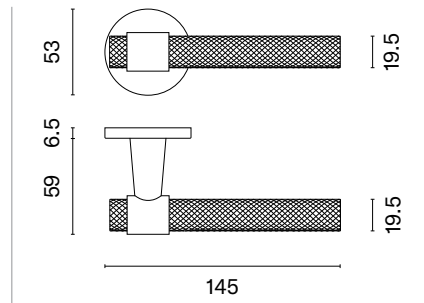

GOYA

rosette R SLIM 7MM

STILE

model

matching rosettes

door handle
code: ST GOYA R 7S

key ecutcheon
code: ST R 7S OB

euro ecutcheon
code: ST R 7S PZ

bathroom turn
code: ST R 7S WC

finish

BLACK
matt black

MSN
nickel

MSB
titanium

GOLD SATIN
satin gold

LIGHT BROWN
light brown

The door handle is available in a window version (page 351)