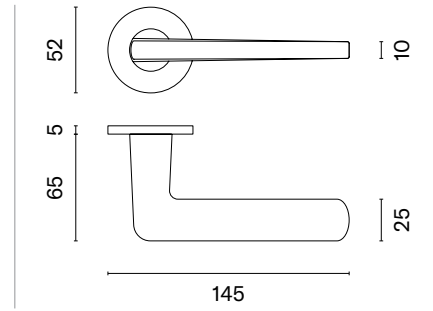

Design
TOMEK RYGALIK

LIRA

rosette R SUPER SLIM 5MM

APRILE

model

matching rosettes

door handle
code: AS LIRA R 5S

key ecutcheon
code: AS R 5S OB

euro ecutcheon
code: AS R 5S PZ

bathroom turn
code: AS R 5S WC

finish

LC
polished chrome

SC
satin chrome

BK
matt black

LG
polished gold

KG
matt gold

PN PVD
copper

Finalist of the competition Good Design 2022