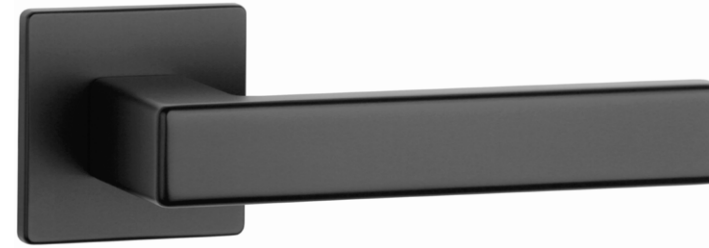

TILIA

rosette Q SUPER SLIM 5MM

model

matching rosettes

door handle
code: AS TILIA Q 5S

key ecutcheon
code: AS Q 5S OB

euro ecutcheon
code: AS Q 5S PZ

bathroom turn
code: AS Q 5S WC