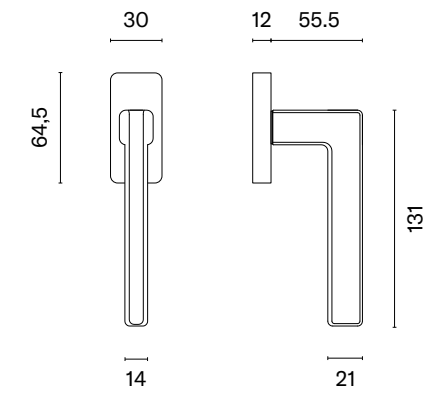

MSB
titanium

The window handle is available in a door version (page 262)

* When ordering, please specify the side of the window handle: right (R) or left (L).

ARTA

STILE

model

finish

window handle
code: ST O ARTA Q