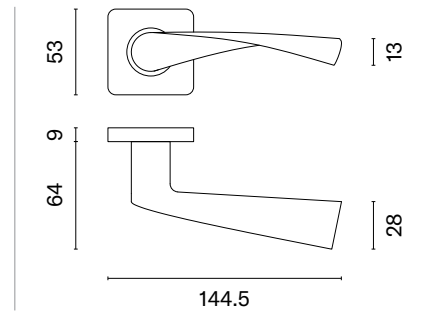

KVADRAT 1708

model

door handle
code: SM KVADRAT 1708

matching rosettes

key ecutcheon
code: SM KVADRAT
1710 OB

euro ecutcheon
code: SM KVADRAT
1711 PZ

bathroom turn
code: SM KVADRAT 1712 WC /
SM KVADRAT 1713 WC W/Z

finish

16
stainless steel