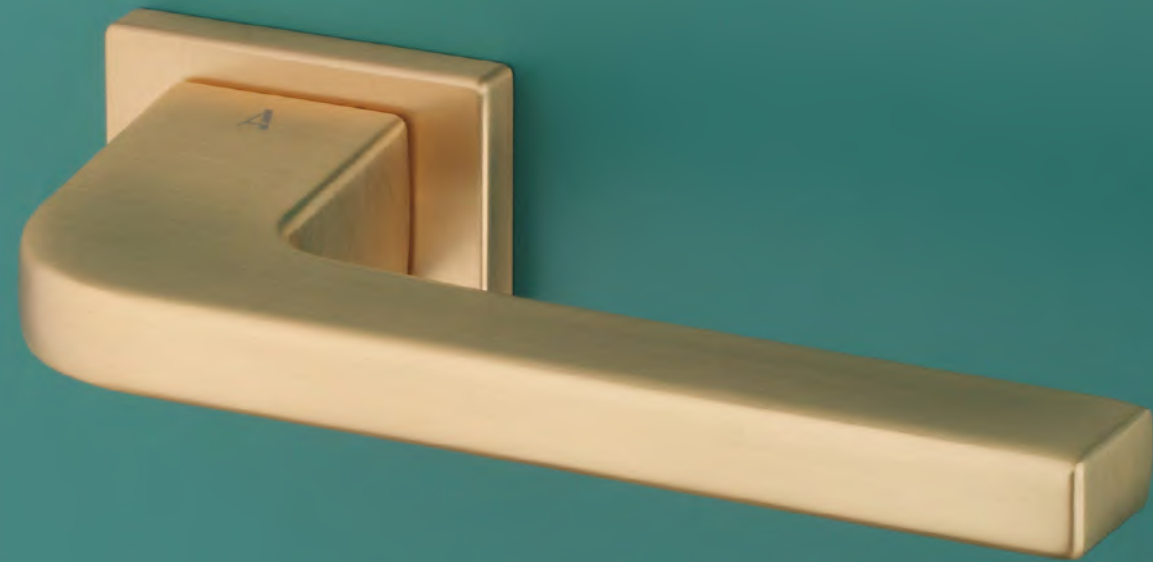

ISMENA RT

rosette RT SLIM 7MM

model

matching rosettes

door handle
code: AS ISMENA RT 7S

key ecutcheon
code: AS RT 7S OB

euro ecutcheon
code: AS QRT 7S PZ

bathroom turn
code: AS RT 7S WC