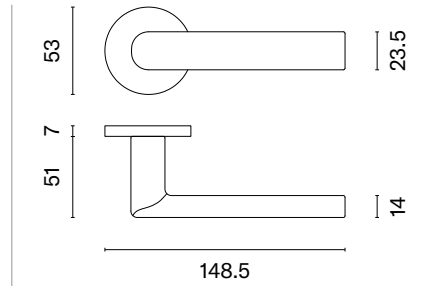

SILENA

rosette R SLIM 7MM

model

matching rosettes

door handle
code: AT SILENA R 7S

key ecutcheon
code: AT R 7S OB

euro ecutcheon
code: AT R 7S PZ

bathroom turn
code: AT R 7S WC

finish

CP
polished chrome

MSC
satin chrome

BLACK
matt black

GOLD PVD
polished gold

The door handle is available in a window version (page 339)