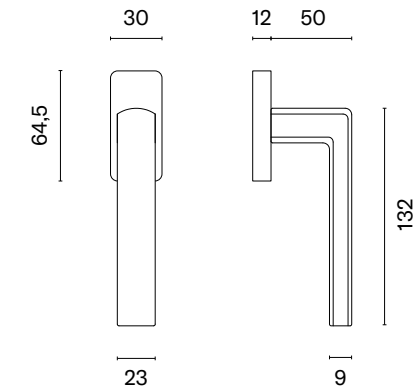

HOSTA

APRILE

model

finish

window handle
code: AT O HOSTA Q

CP
polished chrome

MSC
satin chrome

BLACK
matt black

WHITE
matt white

GOLD PVD
polished gold

GOLD SATIN
matt gold

MSN
nickel

MSB
titanium

The window handle is available in a door version (page 153)

* When ordering, please specify the side of the window handle: right (R) or left (L).