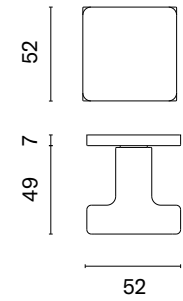

* When ordering, please specify the version of the knob: one-side fixed, one-side movable, two-side fixed, two-side fixed-movable, two-side movable.

MORA

rosette Q SLIM 7MM

APRILE

model

matching rosettes

door knob
code: AT MORA Q 7S