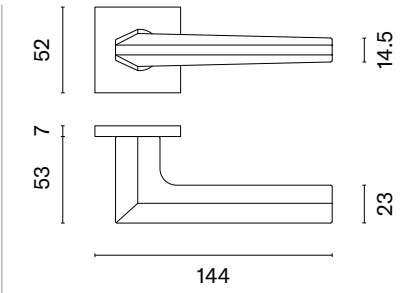

BK
matt black

LG*
polished gold

LG PVD
polished gold

KG
matt gold

* Till end of stock.

JASMINA

rosette Q SLIM 7MM

model