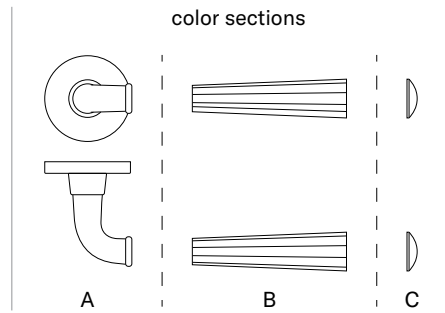

KG
matt gold

PN PVD
copper

FB
antique patina

* Door handle for special orders. It can not be returned or exchanged.

MARIGOLD MULTICOLOR

rosette R SLIM 7MM

model

matching rosettes