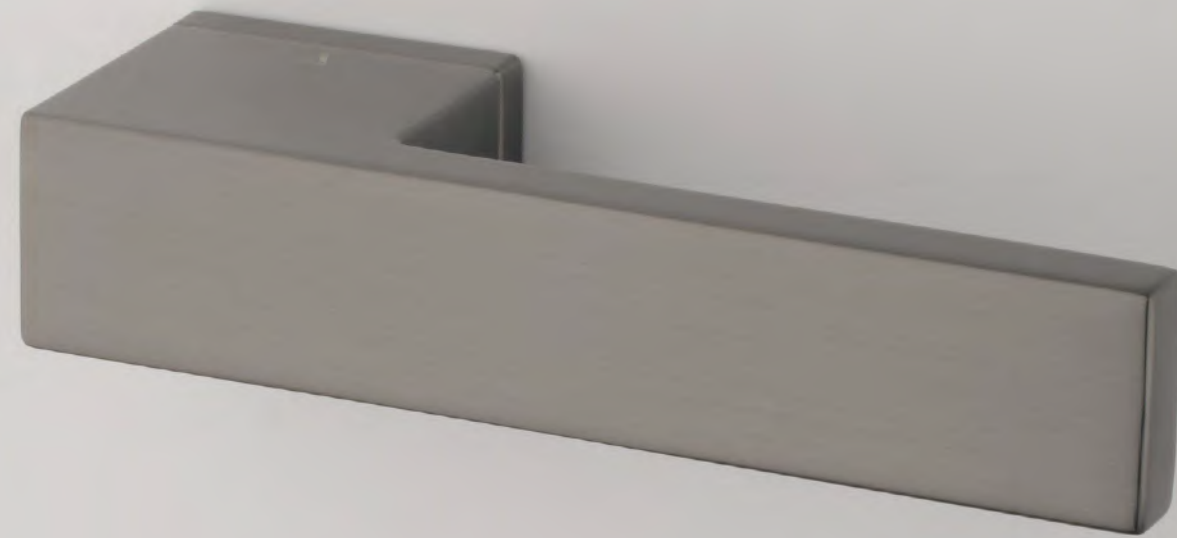

KG
matt gold

SNM
nickel

GYM
graphite

CARLINA

rosette RTH SLIM 7MM

model

matching rosettes

door handle
code: AS CARLINA RTH 7S