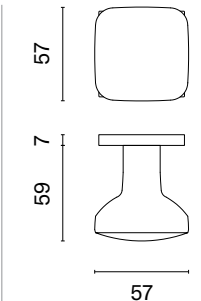

QUERCA

rosette Q SLIM 7MM

APRILE

model

matching rosettes

door knob
code: AS QUERCA Q 7S

key ecutcheon
code: AS Q 7S OB

euro ecutcheon
code: AS Q 7S PZ

bathroom turn
code: AS Q 7S WC

finish

LC
polished chrome

SC
satin chrome

BK
matt black

WH
matt white

LG
polished gold

KG
matt gold

PN
copper

SNM
nickel

GYM
graphite

* When ordering, please specify the version of the knob: one-side fixed, one-side movable, two-side fixed, two-side fixed-movable, two-side movable.

* When ordering, please specify the version of the knob: one-side fixed, one-side movable, two-side fixed, two-side fixed-movable, two-side movable.