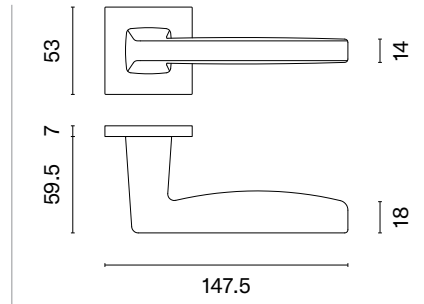

finish

BK / BLACK LEATHER
matt black / black leather

ERBA

rosette Q SLIM 7MM

APRILE

model

matching rosettes

door handle
code: AT ERBA Q 7S