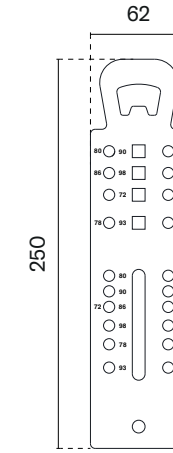

Mounting template

model

finish

mounting template
code: SH 1720

16
stainless steel