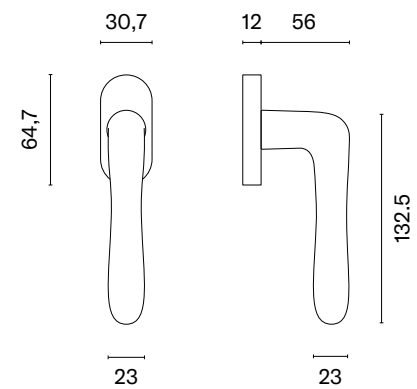

model finish

window handle
code: AT O CYNIA R

CP
polished chrome

MSC
satin chrome

BLACK
matt black

GOLD PVD
polished gold

The window handle is available in a door version (page 55)

* When ordering, please specify the side of the window handle: right (R) or left (L).