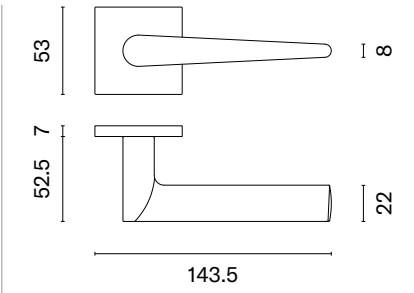

GOLD PVD
polished gold

The door handle is available in a window version (page 341)

ARNICA Q

rosette Q SLIM 7MM

model

matching rosettes

door handle
code: AT ARNICA Q 7S

key ecutcheon
code: AT Q 7S OB