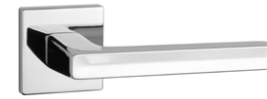

finish

LC
polished chrome