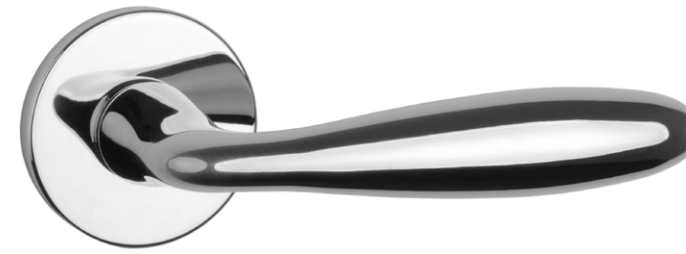

VERBENA

rosette R SLIM 7MM

model

door handle
code: AT VERBENA R 7S

matching rosettes

key ecutcheon
code: AT R 7S OB

euro ecutcheon
code: AT R 7S PZ

bathroom turn
code: AT R 7S WC

finish

CP
polished chrome

MSC
satin chrome

BLACK
matt black

The door handle is available in a window version (page 340)