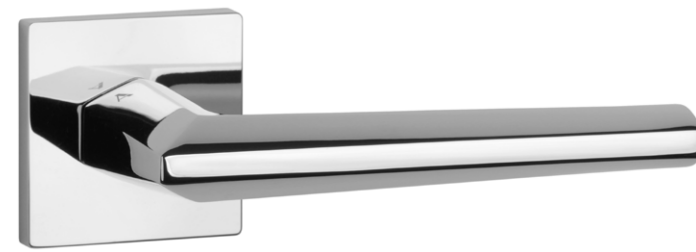

BK
matt black

LG*
polished gold

LG PVD
polished gold

KG
matt gold

* Till end of stock.

JASMINA

rosette Q SLIM 7MM

model