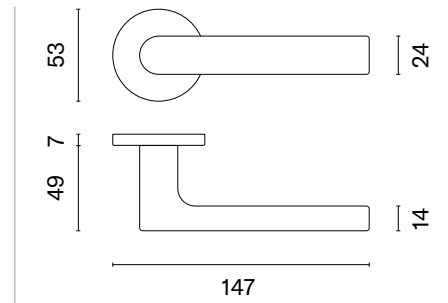

REWA

rosette R SLIM 7MM

STILE

model

matching rosettes

door handle
code: ST REWA R 7S

key ecutcheon
code: ST R 7S OB

euro ecutcheon
code: ST R 7S PZ

bathroom turn
code: ST R 7S WC

finish

PSC
satin chrome

BLACK
matt black

MSN
nickel

MSB
titanium

The door handle is available in a window version (page 352)