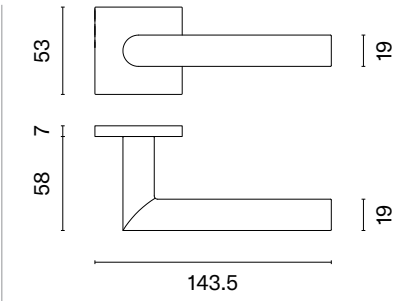

finish

DSC
brushed chrome

SNM
nickel

GYM
graphite

ARABIS Q

rosette Q SLIM 7MM

model

matching rosettes