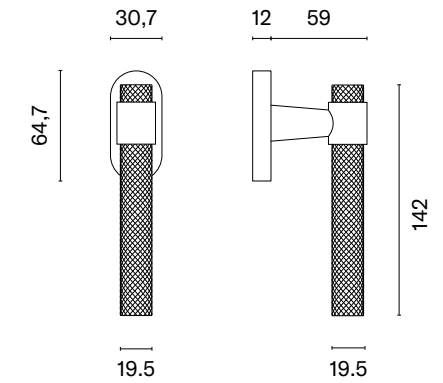

MSB
titanium

GOLD SATIN
satin gold

The window handle is available in a door version (page 250)

* When ordering, please specify the side of the window handle: right (R) or left (L).

model

finish

window handle
code: ST O GOYA R