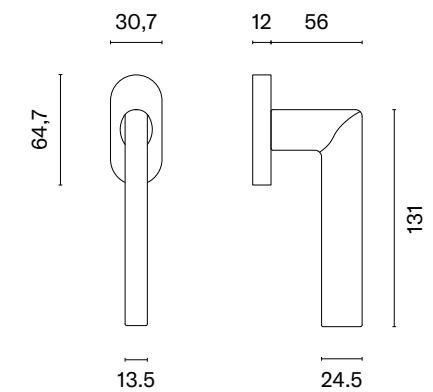

model finish

window handle
code: AT O KALMIA R

CP
polished chrome

MSC
satin chrome

BLACK
matt black

WHITE
matt white

GOLD PVD
polished gold

GOLD SATIN
matt gold

MSN
nickel

MSB
titanium

The window handle is available in a door version (page 81)

* When ordering, please specify the side of the window handle: right (R) or left (L).