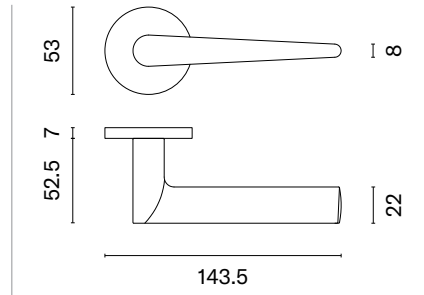

LG
polished gold

KG
matt gold

PN PVD
copper

Finalist of the competition Good Design 2022

ARNICA R

rosette R SLIM 7MM

model

matching rosettes