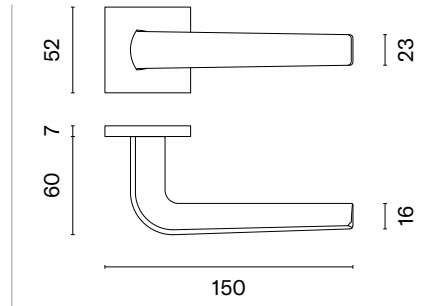

rosette Q SLIM 7MM

model

matching rosettes

door handle
code: AS MELA Q 7S

key ecutcheon
code: AS Q 7S OB

euro ecutcheon
code: AS Q 7S PZ

bathroom turn
code: AS Q 7S WC

finish