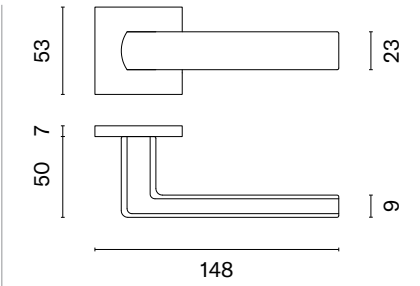

HOSTA

rosette Q SLIM 7MM

model

matching rosettes

door handle
code: AT HOSTA Q 7S

key ecutcheon
code: AT Q 7S OB

euro ecutcheon
code: AT Q 7S PZ

bathroom turn
code: AT Q 7S WC

finish

CP
polished chrome

MSC
satin chrome

BLACK
matt black

WHITE
matt white

GOLD PVD
polished gold

GOLD SATIN
matt gold

MSN
nickel

MSB
titanium

BR
brown

The door handle is available in a window version (page 345)