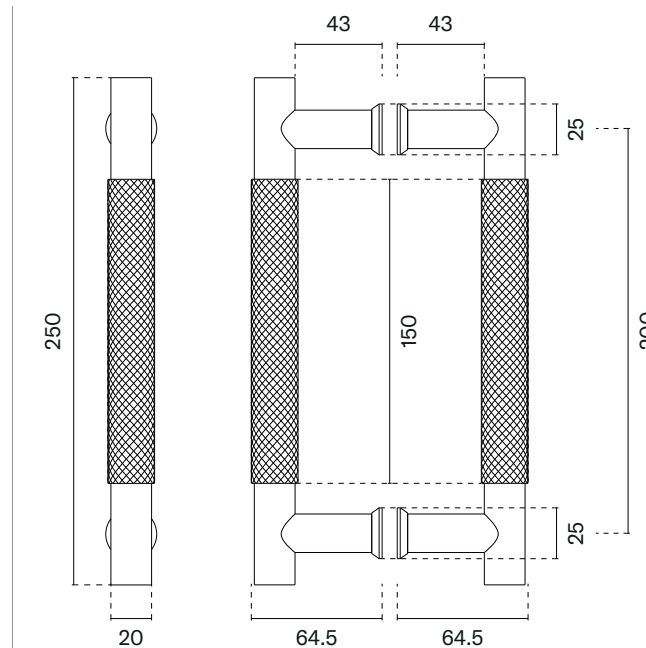

model

finish

railing handle
code: SH 1770 DUO

F5
matt black

MG
matt gold

BS PVD
basalt

PN PVD
copper