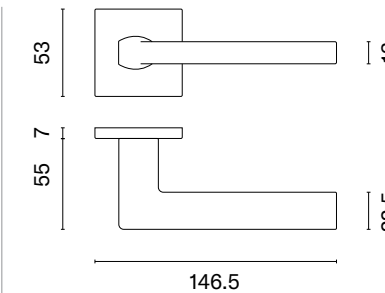

EURA

rosette Q SLIM 7MM

STILE

model

matching rosettes

key ecutcheon
code: ST Q 7S OB

euro ecutcheon
code: ST Q 7S PZ

bathroom turn
code: ST Q 7S WC

door handle
code: ST EURA Q 7S

finish

CP
polished chrome

PSC
satin chrome

BLACK
matt black

MSN
nickel

MSB
titanium

The door handle is available in a window version (page 359)