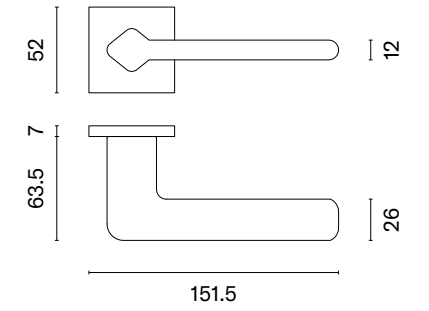

Finalist of the competition Good Design 2019

LILA

rosette Q SLIM 7MM

model

matching rosettes

door handle
code: AS LILA Q 7S

key ecutcheon
code: AS Q 7S OB

euro ecutcheon
code: AS Q 7S PZ