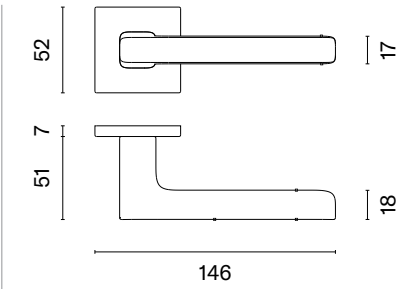

* Till end of stock.

PEA Q

rosette Q SLIM 7MM

APRILE

model

matching rosettes

door handle
code: AS PEA Q 7S

key ecutcheon
code: AS Q 7S OB