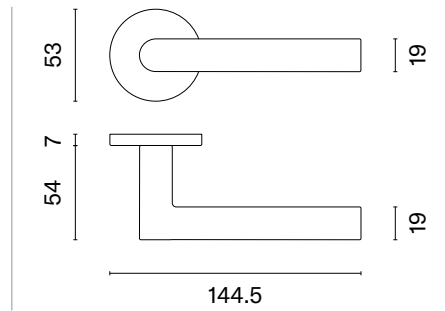

MSN
nickel

MSB
titanium

GOLD SATIN
satin gold

LIGHT BROWN
light brown

The door handle is available in a window version (page 354)

YUZA

rosette R SLIM 7MM

STILE