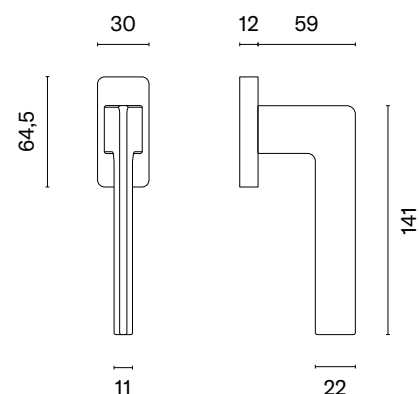

BLACK
matt black

MSN
nickel

MSB
titanium

The window handle is available in a door version (page 276)

* When ordering, please specify the side of the window handle: right (R) or left (L).

OMA

STILE

model