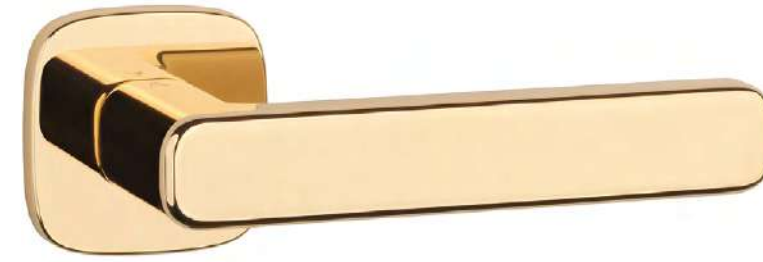

LG / BROWN LEATHER
polished gold / brown leather

IXIA

rosette QR SLIM 7MM

model

matching rosettes

door handle
code: AS IXIA QR 7S

key ecutcheon
code: AS QR 7S OB

euro ecutcheon
code: AS QR 7S PZ