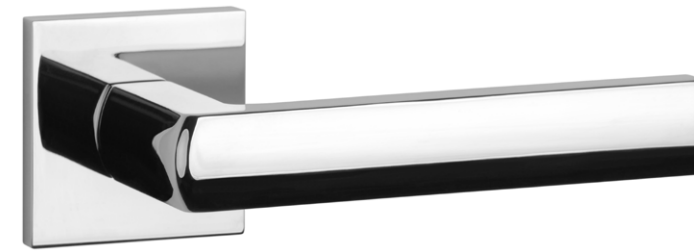

GOLD PVD
polished gold

The door handle is available in a window version (page 344)

HOSTA

rosette Q SLIM 7MM

model

matching rosettes

door handle
code: AT HOSTA Q 7S

key ecutcheon
code: AT Q 7S OB