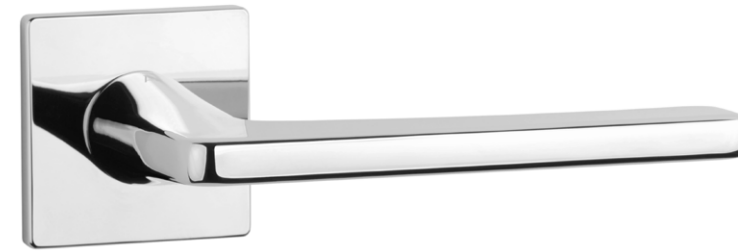

GYM
graphite

SETIA

rosette Q SUPER SLIM 5MM

model

matching rosettes

door handle
code: AS SETIA Q 5S

key ecutcheon
code: AS Q 5S OB

euro ecutcheon
code: AS Q 5S PZ