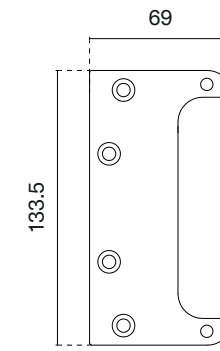

Hinge plate 3D

model

finish

hinge plate
code: AS S-HG 60 3D