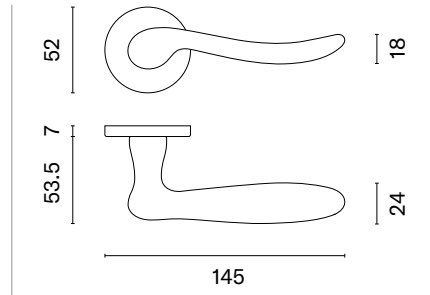

MSB
titanium

BR
brown

The door handle is available in a window version (page 337)

The set includes a door knob (page 319)

NERINA

rosette R SLIM 7MM

model

matching rosettes