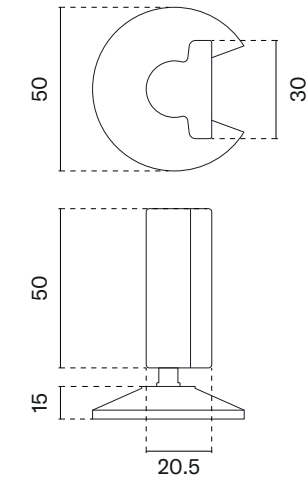

model

finish

door stopper
code: 3W HL-A

BK
matt black