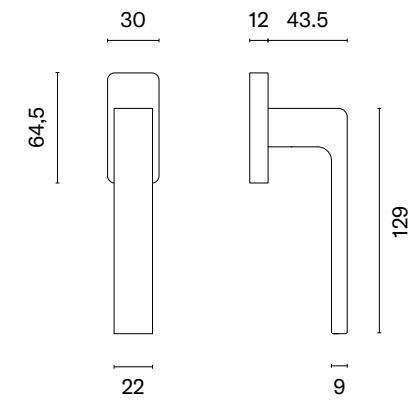

model

finish

window handle
code: AT O SULLA Q

The window handle is available in a door version (page 191)

* When ordering, please specify the side of the window handle: right (R) or left (L).