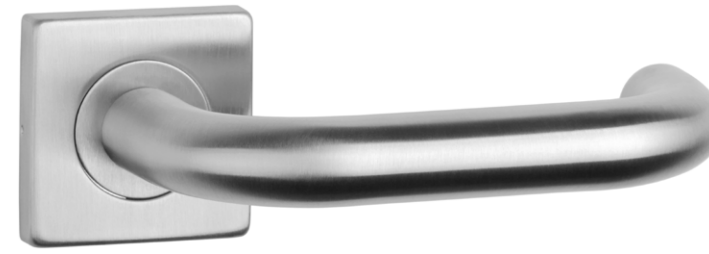

KVADRAT 1704

model

matching rosettes

door handle
code: SM KVADRAT 1704

key ecutcheon
code: SM KVADRAT
1710 OB

euro ecutcheon
code: SM KVADRAT
1711 PZ

bathroom turn
code: SM KVADRAT 1712 WC /
SM KVADRAT 1713 WC W/Z

finish

16
stainless steel