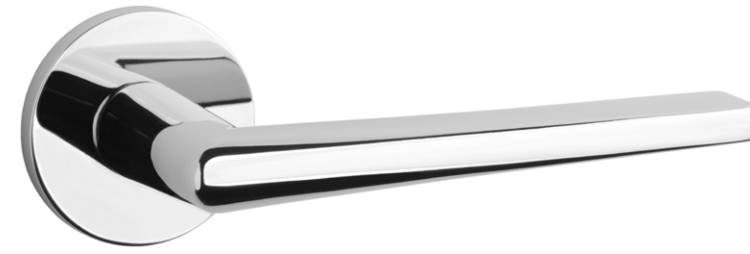

MSB
titanium

GOLD SATIN
satin gold

LIGHT BROWN
light brown

The door handle is available in a window version (page 350)

SALTA

rosette R SLIM 7MM

STILE

model