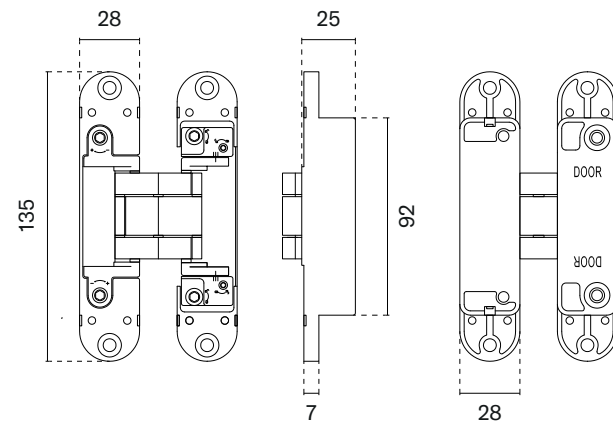

reduction
code: SH RED M

4/6 mm

Mounting template

model

finish

mounting template
code: SH 1720

16
stainless steel

Hinge 3D