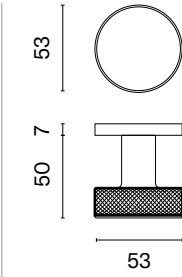

TUJA

rosette R SLIM 7MM

APRILE

model

matching rosettes

door knob
code: AT TUJA R 7S

key ecutcheon
code: AT R 7S OB

euro ecutcheon
code: AT R 7S PZ

bathroom turn
code: AT R 7S WC

finish

CP
polished chrome

BLACK
matt black

GOLD PVD
polished gold

GOLD SATIN
matt gold

MSN
nickel

MSB
titanium

The set includes a door handle (page 99)

* When ordering, please specify the version of the knob: one-side fixed, one-side movable, two-side fixed, two-side fixed-movable, two-side movable.

* When ordering, please specify the version of the knob: one-side fixed, one-side movable, two-side fixed, two-side fixed-movable, two-side movable.