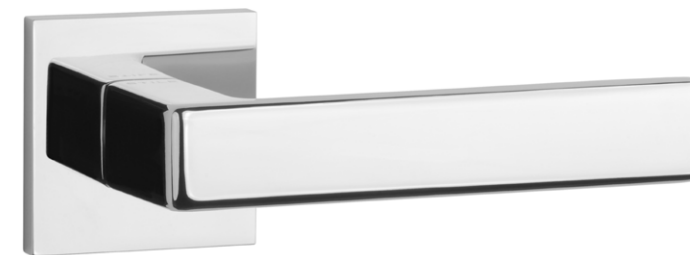

BLACK
matt black

MSN
nickel

MSB
titanium

GOLD SATIN
satin gold

LIGHT BROWN
light brown

The door handle is available in a window version (page 362)

MIIA

rosette Q SLIM 7MM