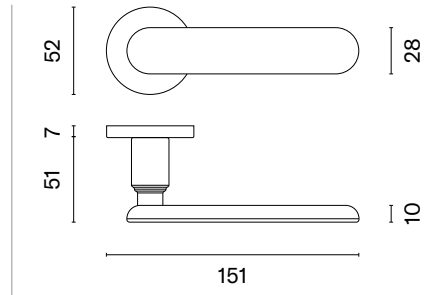

DEGLASIA

rosette R SLIM 7MM

model

matching rosettes

door handle
code: AS DEGLASIA R 7S

key ecutcheon
code: AS R 7S OB

euro ecutcheon
code: AS R 7S PZ

bathroom turn
code: AS R 7S WC

finish

LG
polished gold

GYM
graphite