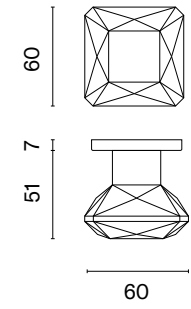

QUINCE

rosette Q SLIM 7MM

model

matching rosettes

door knob
code: AS QUINCE Q 7S

key ecutcheon
code: AS Q 7S OB

euro ecutcheon
code: AS Q 7S PZ

bathroom turn
code: AS Q 7S WC

finish

LC / BK
polished chrome / black crystal

The set includes a furniture pull (pages 384, 385)

* When ordering, please specify the version of the knob: one-side fixed, one-side movable, two-side fixed, two-side fixed-movable, two-side movable.