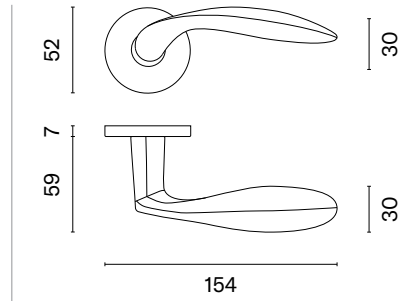

GERBERA

rosette R SLIM 7MM

model

matching rosettes

door handle
code: AS GERBERA R 7S

key ecutcheon
code: AS R 7S OB

euro ecutcheon
code: AS R 7S PZ

bathroom turn
code: AS R 7S WC

finish

LG PVD
polished gold

KG
matt gold