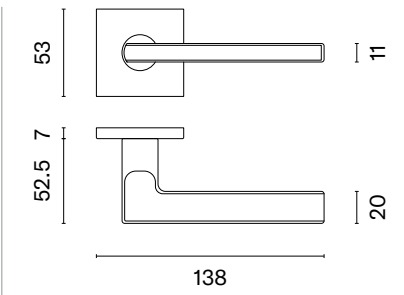

SIRA

rosette Q SLIM 7MM

STILE

model

matching rosettes

door handle
code: ST SIRA Q 7S

key ecutcheon
code: ST Q 7S OB

euro ecutcheon
code: ST Q 7S PZ

bathroom turn
code: ST Q 7S WC

finish

PSC
satin chrome

BLACK
matt black

MSN
nickel

MSB
titanium

The door handle is available in a window version (page 367)