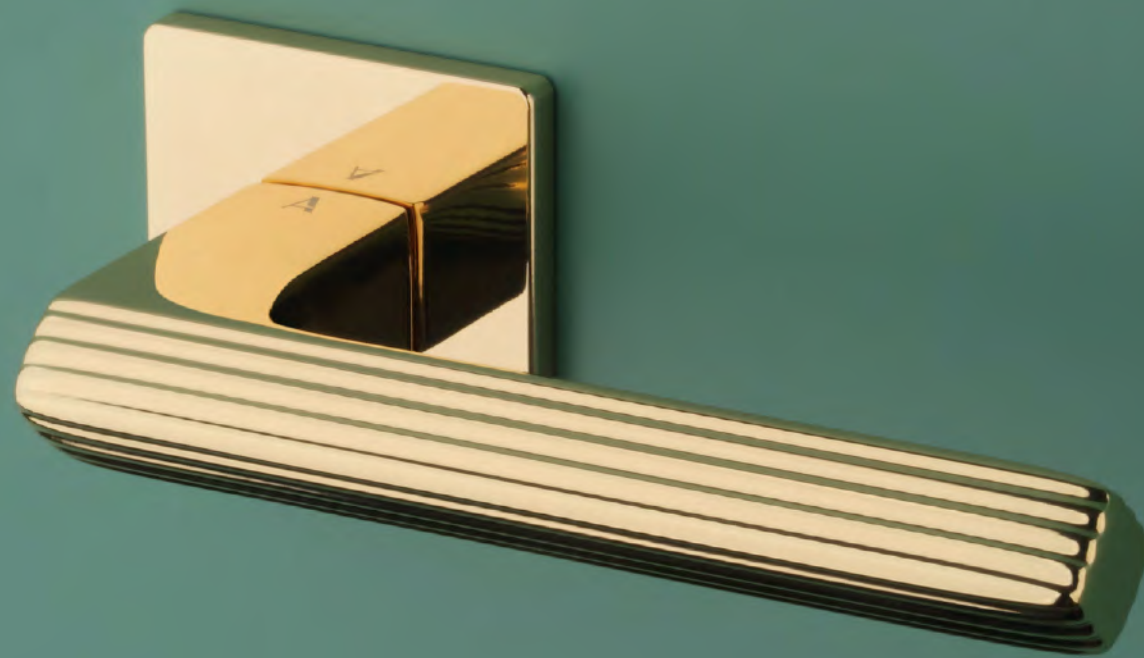

LARICE

rosette Q SUPER SLIM 5MM

APRILE

model

matching rosettes

door handle
code: AS LARICE Q 5S

key ecutcheon
code: AS Q 5S OB

euro ecutcheon
code: AS Q 5S PZ

bathroom turn
code: AS Q 5S WC

finish

LC
polished chrome

LG
polished gold

KG
matt gold

Finalist of the competition Good Design 2019