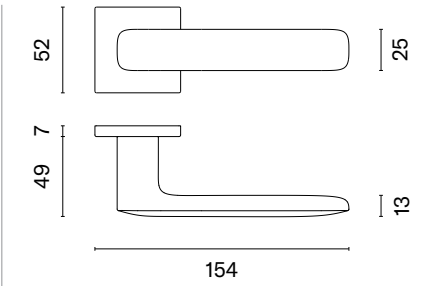

STELLA Q

rosette Q SLIM 7MM

model

matching rosettes

door handle
code: AS STELLA Q 7S

key ecutcheon
code: AS Q 7S OB

euro ecutcheon
code: AS Q 7S PZ

bathroom turn
code: AS Q 7S WC

finish

LC
polished chrome

SC
satin chrome

BK
matt black