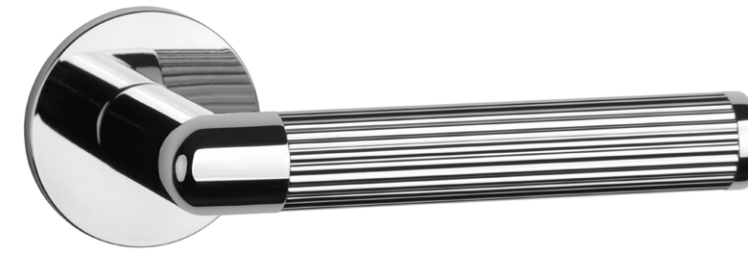

SC
satin chrome

BK
matt black

LG
polished gold

KG
matt gold

PN PVD
copper

Finalist of the competition Good Design 2022

LOBELIA

rosette R SUPER SLIM 5MM