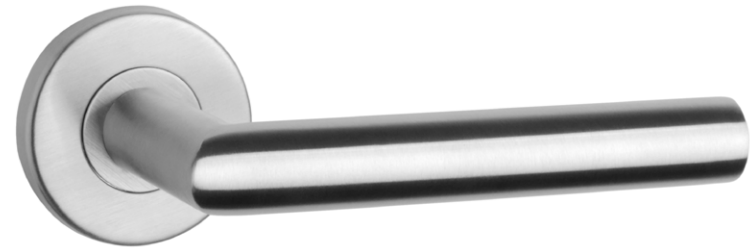

OVAL 1701

model

matching rosettes

door handle
code: SM OVAL 1701

key ecutcheon
code: SM OVAL 1710 OB

euro ecutcheon
code: SM OVAL 1711 PZ

bathroom turn
code: SM OVAL 1712 WC /
SM OVAL 1713 WC W/Z

finish

16
stainless steel

F5
matt black