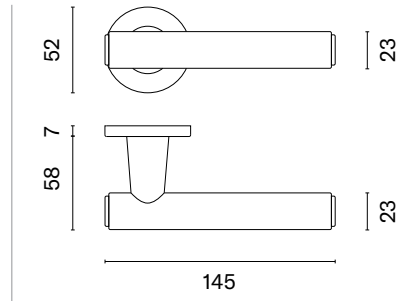

EGERIA

rosette R SLIM 7MM

model

matching rosettes

door handle
code: AS EGERIA R 7S

key ecutcheon
code: AS R 7S OB

euro ecutcheon
code: AS R 7S PZ

bathroom turn
code: AS R 7S WC

finish

BK / BLACK LEATHER
matt black / black leather

KG / BROWN LEATHER
matt gold / brown leather

LC / BLACK LEATHER
polished chrome / black leather

LG / BROWN LEATHER
polished gold / brown leather