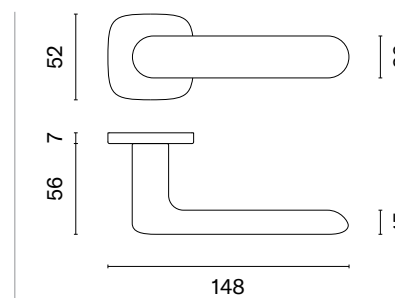

Design
BARTEK LEWANDOWSKI

OLEA

rosette QR SLIM 7MM

APRILE

model

matching rosettes

door handle
code: AS OLEA QR 7S

key ecutcheon
code: AS QR 7S OB

euro ecutcheon
code: AS QR 7S PZ

bathroom turn
code: AS QR 7S WC

finish

LG
polished gold

KG
matt gold

SNM
nickel

GYM
graphite