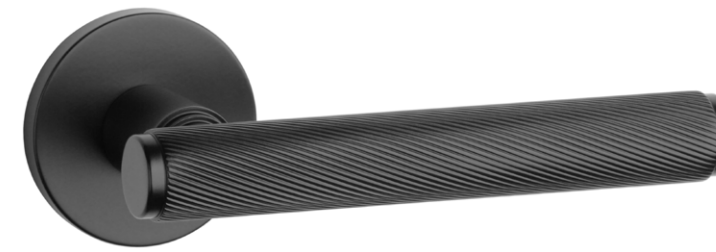

KERRIA

rosette R SLIM 7MM

model

matching rosettes

key ecutcheon
code: AS R 7S OB

euro ecutcheon
code: AS R 7S PZ

bathroom turn
code: AS R 7S WC

door handle
code: AS KERRIA R 7S

finish

BK
matt black

KG
matt gold

GYM
graphite

FB
antique patina

The set includes a door knob (page 316)

The set includes a furniture pull (pages 382, 383)