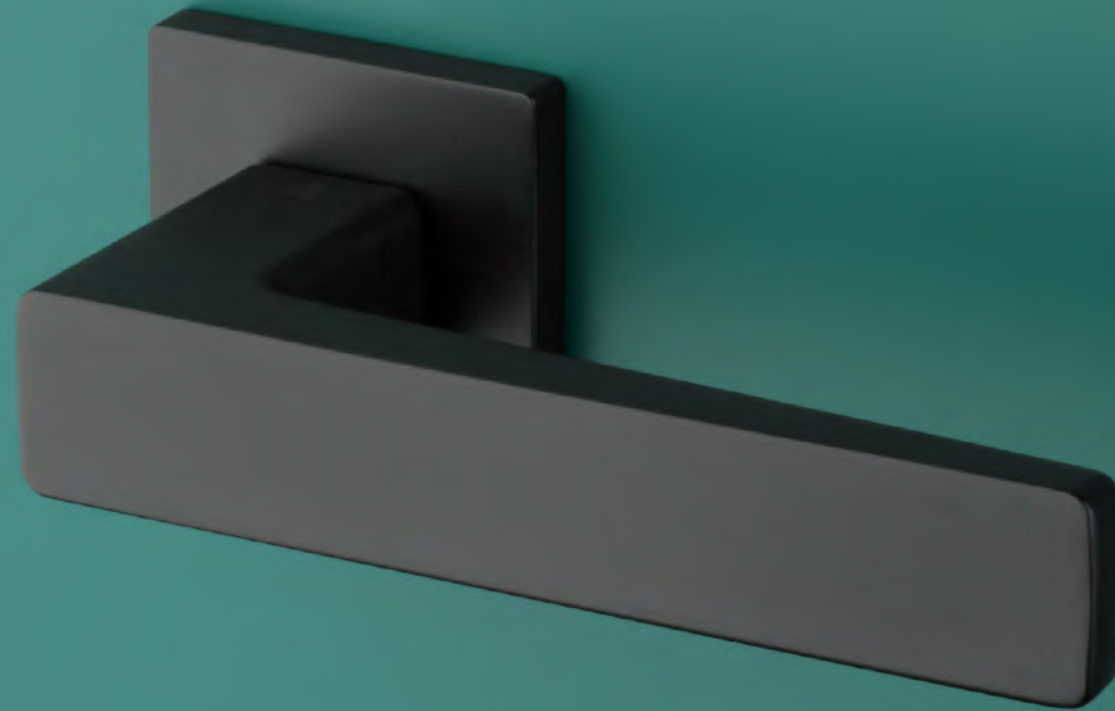

GOLD SATIN
matt gold

MSN
nickel

MSB
titanium

The door handle is available in a window version (page 343)

ERICA

rosette Q SLIM 7MM

model

matching rosettes