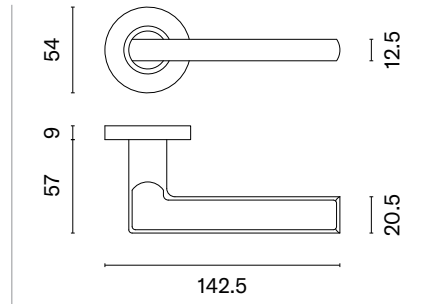

OVAL 1702

model

matching rosettes

door handle
code: SM OVAL 1702

key ecutcheon
code: SM OVAL 1710 OB

euro ecutcheon
code: SM OVAL 1711 PZ

bathroom turn
code: SM OVAL 1712 WC /
SM OVAL 1713 WC W/Z

finish

16
stainless steel

The door handle is available in a window version (page 371)