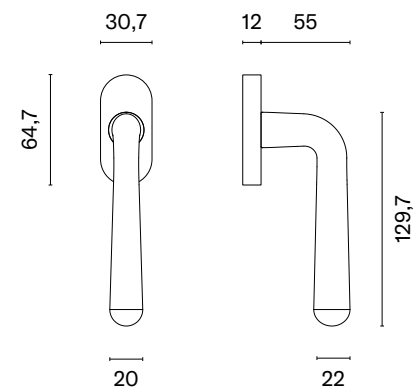

model finish

window handle
code: AT O IRGA R

CP
polished chrome

MSC
satin chrome

BLACK
matt black

WHITE
matt white

GOLD PVD
polished gold

GOLD SATIN
matt gold

The window handle is available in a door version (page 79)

* When ordering, please specify the side of the window handle: right (R) or left (L).