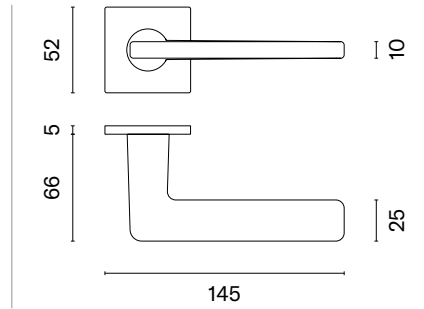

GYM
graphite

SETIA

rosette Q SUPER SLIM 5MM

model

matching rosettes

door handle
code: AS SETIA Q 5S

key ecutcheon
code: AS Q 5S OB

euro ecutcheon
code: AS Q 5S PZ