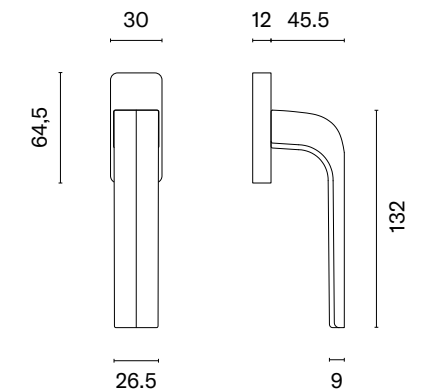

JENA

STILE

model

finish

window handle
code: ST O JENA Q

CP
polished chrome

PSC
satin chrome

BLACK
matt black

The window handle is available in a door version (page 269)

* When ordering, please specify the side of the window handle: right (R) or left (L).