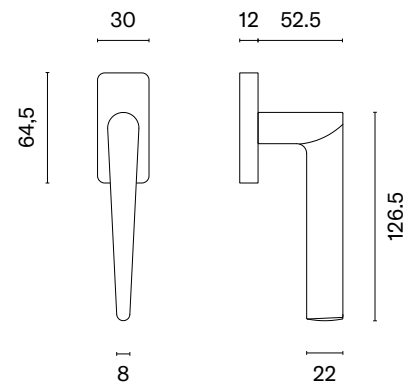

GOLD SATIN
matt gold

The window handle is available in a door version (page 137)

* When ordering, please specify the side of the window handle: right (R) or left (L).

ARNICA Q

APRILE

model finish

window handle
code: AT O ARNICA Q