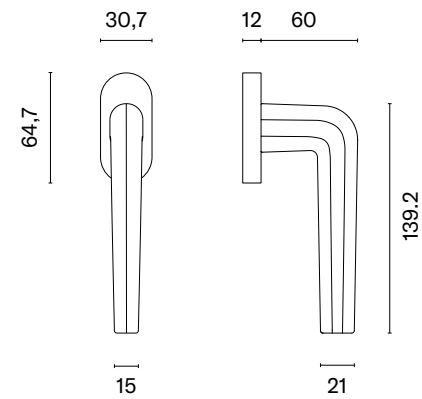

FUNKIA R

APRILE

model

finish

window handle
code: AT O FUNKIA R

CP
polished chrome

MSC
satin chrome

BLACK
matt black

GOLD PVD
polished gold

The window handle is available in a door version (page 69)

* When ordering, please specify the side of the window handle: right (R) or left (L).