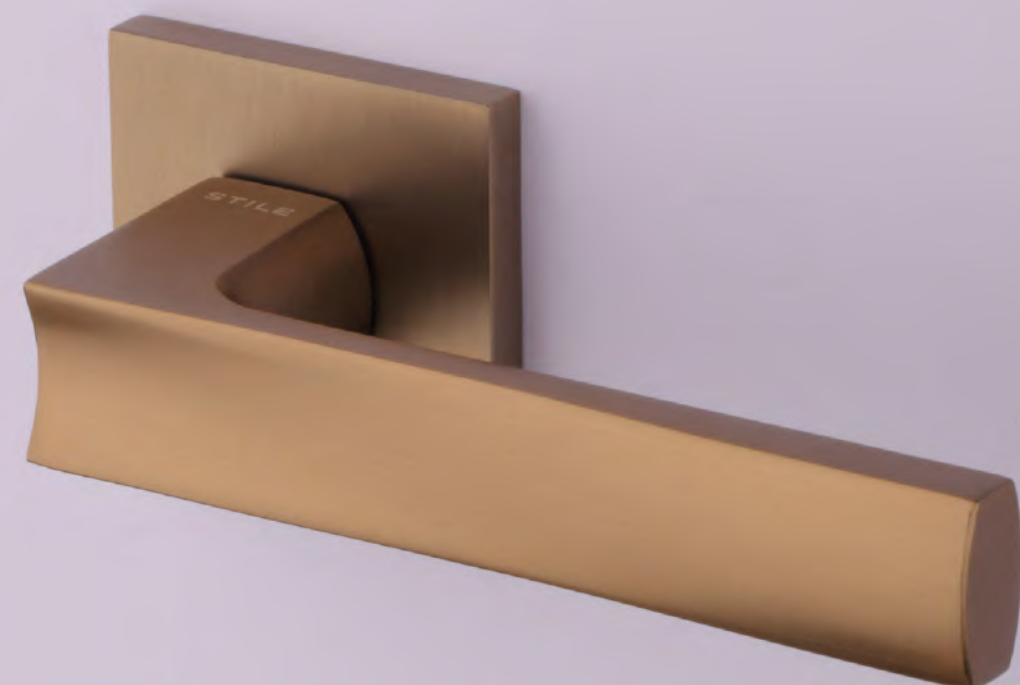

door handle
code: ST JENA Q 7S

finish

CP
polished chrome

PSC
satin chrome

BLACK
matt black

The door handle is available in a window version (page 361)

LIMA

rosette Q SLIM 7MM