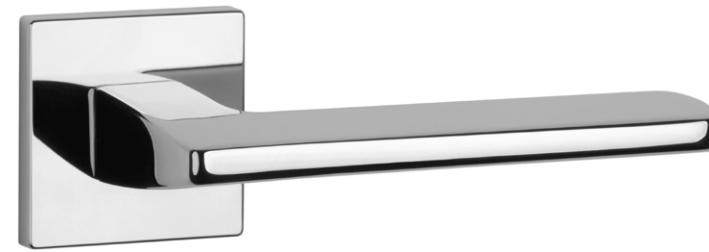

YUKA Q

rosette Q SLIM 7MM

model

door handle
code: AS YUKA Q 7S

matching rosettes

key ecutcheon
code: AS Q 7S OB

euro ecutcheon
code: AS Q 7S PZ

bathroom turn
code: AS Q 7S WC

finish

LC
polished chrome

SC
satin chrome

BK
matt black

WH
matt white