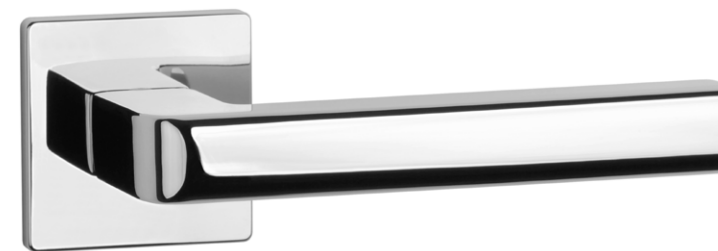

model

matching rosettes

door handle
code: AS SALICE Q 5S

 
key ecutcheon
code: AS Q 5S OB

 
euro ecutcheon
code: AS Q 5S PZ

 
bathroom turn
code: AS Q 5S WC

finish

LC
polished chrome