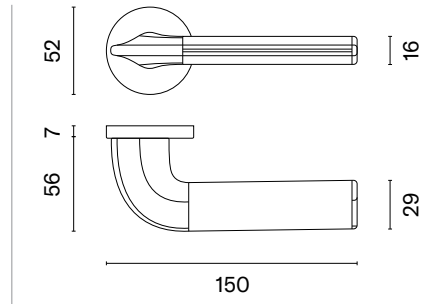

DETAZIA

rosette R SLIM 7MM

model

matching rosettes

door handle
code: AS DETAZIA R 7S

key ecutcheon
code: AS R 7S OB

euro ecutcheon
code: AS R 7S PZ

bathroom turn
code: AS R 7S WC

finish

BK / BLACK LEATHER
matt black / black leather