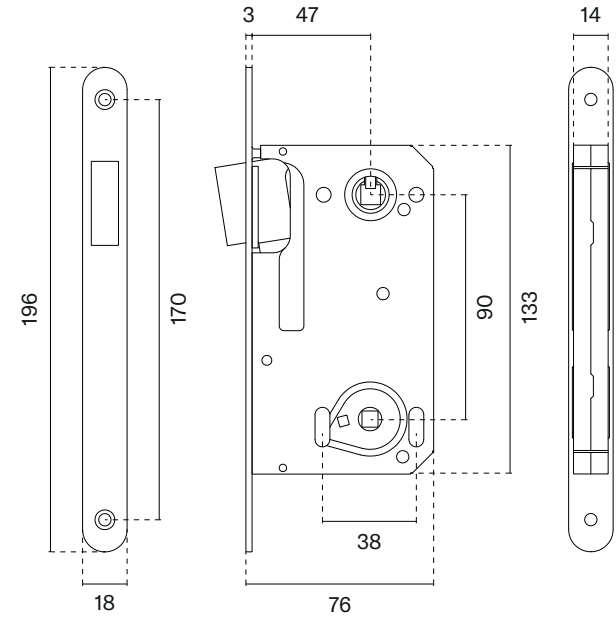

model finish

magnetic lock
code: 3W ZAM 2868

03
polished chrome

36
nickel

153
matt black

LG PVD
polished gold

WH
matt white

Magnetic lock 2869 WC 90