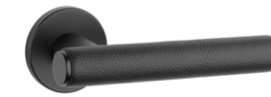

finish

BK / BLACK LEATHER
matt black / black leather