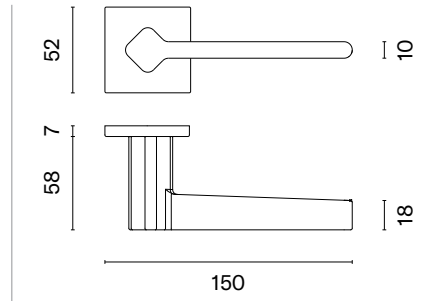

NINFEA Q

rosette Q SLIM 7MM

APRILE

model

matching rosettes

door handle
code: AS NINFEA Q 7S

key ecutcheon
code: AS Q 7S OB

euro ecutcheon
code: AS Q 7S PZ

bathroom turn
code: AS Q 7S WC

finish

LC
polished chrome

SC
satin chrome

Finalist of the competition Good Design 2019

* Till end of stock.