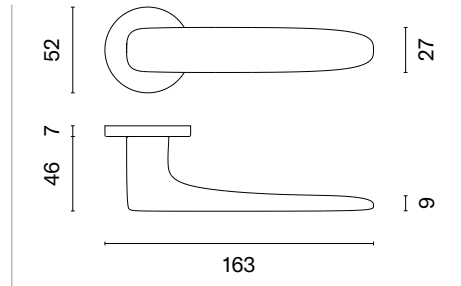

ROSA

rosette R SLIM 7MM

model

matching rosettes

door handle
code: AS ROSA R 7S

key ecutcheon
code: AS R 7S OB

euro ecutcheon
code: AS R 7S PZ

bathroom turn
code: AS R 7S WC

finish

LC*
polished chrome

* Till end of stock.