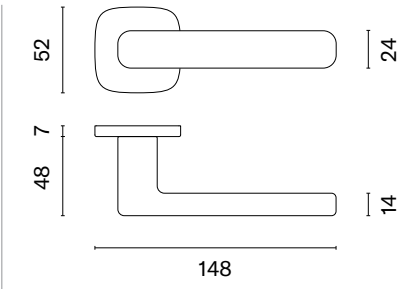

IXIA

rosette QR SLIM 7MM

model

matching rosettes

door handle
code: AS IXIA QR 7S

key ecutcheon
code: AS QR 7S OB

euro ecutcheon
code: AS QR 7S PZ

bathroom turn
code: AS QR 7S WC

finish

LG
polished gold

KG
matt gold

SNM
nickel

GYM
graphite