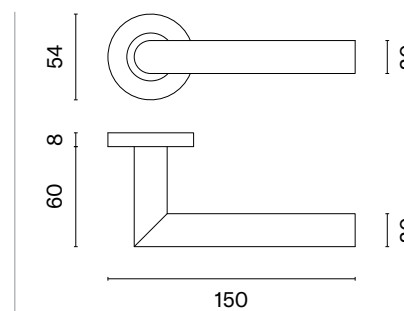

16
stainless steel

OVAL 1740

rosette PRO 8MM

model

matching rosettes

door handle
code: SH OVAL 1740 PRO 8MM

key ecutcheon
code: SH OVAL PRO
8MM 1710 OB

euro ecutcheon
code: SH OVAL PRO
8MM 1711 PZ