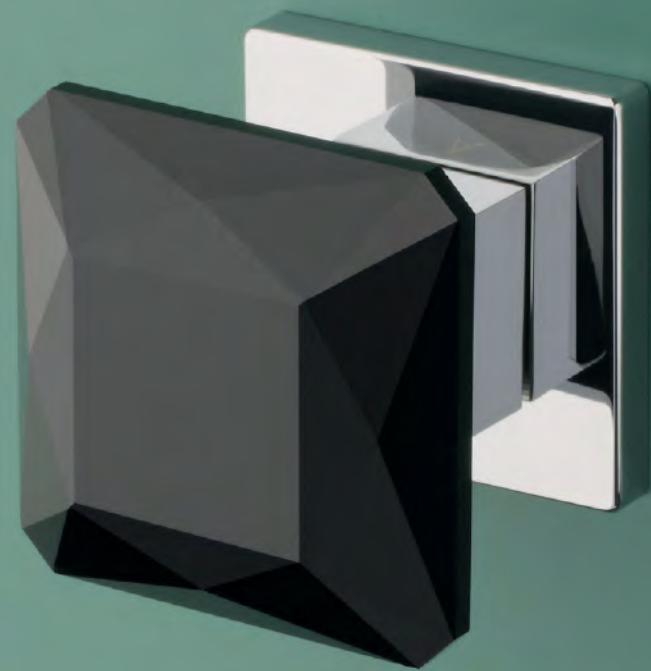

QUINCE

rosette Q SLIM 7MM

model

matching rosettes

door knob
code: AS QUINCE Q 7S

key ecutcheon
code: AS Q 7S OB

euro ecutcheon
code: AS Q 7S PZ

bathroom turn
code: AS Q 7S WC

finish

LC / BK
polished chrome / black crystal

The set includes a furniture pull (pages 384, 385)

* When ordering, please specify the version of the knob: one-side fixed, one-side movable, two-side fixed, two-side fixed-movable, two-side movable.