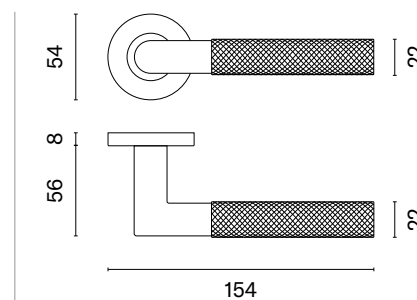

OVAL 1742

rosette PRO 8MM

model

door handle
code: SH OVAL 1742 PRO 8MM

matching rosettes

key ecutcheon
code: SH OVAL PRO
8MM 1710 OB

euro ecutcheon
code: SH OVAL PRO
8MM 1711 PZ

bathroom turn
code: SH OVAL 1712 PRO
8MM 1712 WC

finish

F5
matt black

BS PVD
basalt

PN PVD
copper

MG
matt gold