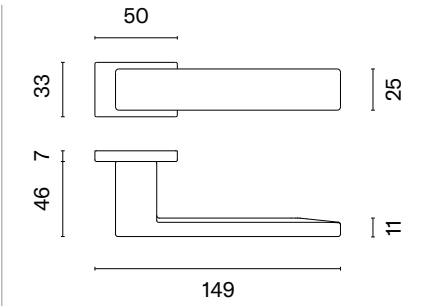

PINA RT

rosette RT SLIM 7MM

model

matching rosettes

door handle
code: AS PINA RT 7S

key ecutcheon
code: AS RT 7S OB

euro ecutcheon
code: AS QRT 7S PZ

bathroom turn
code: AS RT 7S WC

finish

LC
polished chrome

SC
satin chrome

BK
matt black

LG
polished gold

KG
matt gold