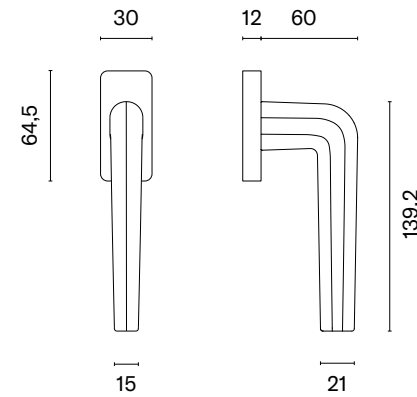

MSB
titanium

The window handle is available in a door version (page 145)

* When ordering, please specify the side of the window handle: right (R) or left (L).

FUNKIA Q

APRILE

model

finish

window handle
code: AT O FUNKIA Q