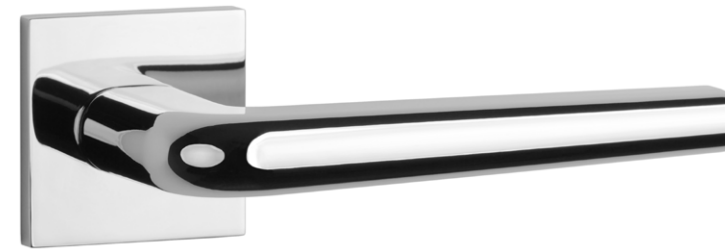

finish

LC
polished chrome

SC
satin chrome

BK
matt black

FUNKIA Q

rosette Q SLIM 7MM

model

matching rosettes