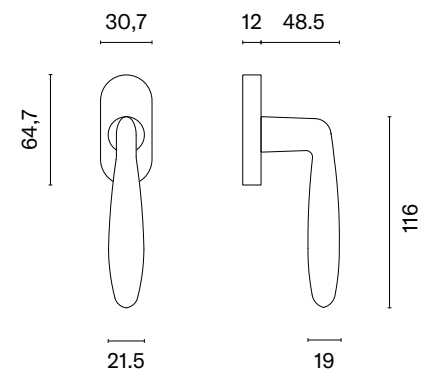

VERBENA

APRILE

model finish

window handle
code: AT O VERBENA R

CP
polished chrome

MSC
satin chrome

BLACK
matt black

The window handle is available in a door version (page 129)

* When ordering, please specify the side of the window handle: right (R) or left (L).