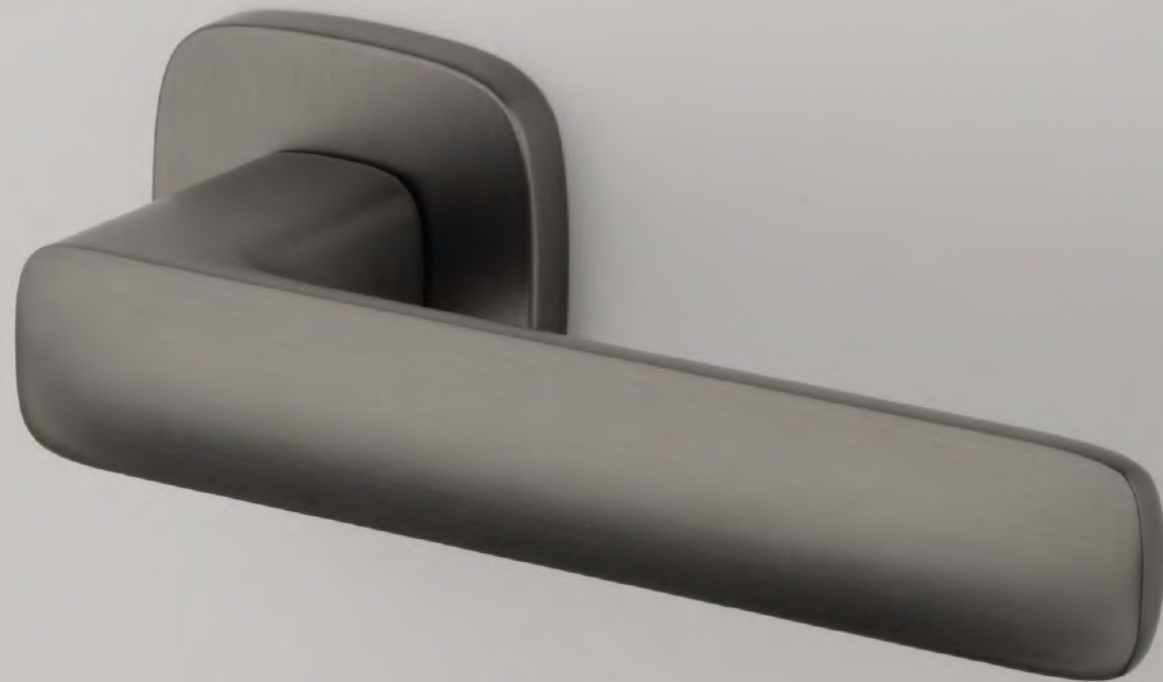

GYM
graphite

STELLA QR

rosette QR SLIM 7MM

model

matching rosettes

door handle
code: AS STELLA QR 7S

key ecutcheon
code: AS QR 7S OB

euro ecutcheon
code: AS QR 7S PZ