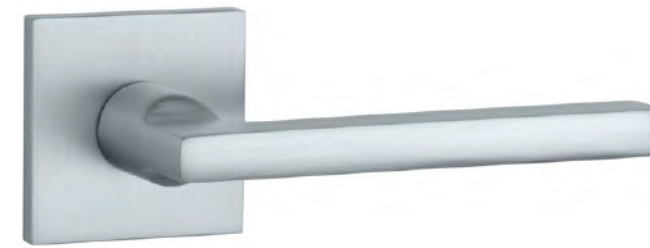

The door handle is available in a window version (page 366)

SIRA

rosette Q SLIM 7MM

STILE

model

matching rosettes

door handle
code: ST SIRA Q 7S

key ecutcheon
code: ST Q 7S OB