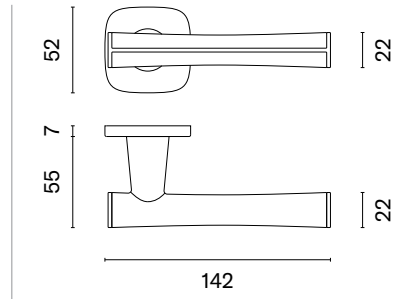

DAVIDIA

rosette QR SLIM 7MM

model

matching rosettes

door handle
code: AS DAVIDIA QR 7S

key ecutcheon
code: AS QR 7S OB

euro ecutcheon
code: AS QR 7S PZ

bathroom turn
code: AS QR 7S WC

finish

BK / BLACK LEATHER
matt black / black leather

KG / BROWN LEATHER
matt gold / brown leather

LC / BLACK LEATHER
polished chrome / black leather

LG / BROWN LEATHER
polished gold / brown leather