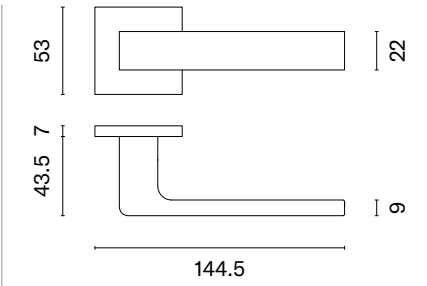

SULLA

rosette Q SLIM 7MM

model

matching rosettes

door handle
code: AT SULLA Q 7S

key ecutcheon
code: AT Q 7S OB

euro ecutcheon
code: AT Q 7S PZ

bathroom turn
code: AT Q 7S WC

finish

CP
polished chrome

MSC
satin chrome

BLACK
matt black

WHITE
matt white

GOLD PVD
polished gold

GOLD SATIN
matt gold

MSN
nickel

MSB
titanium

BR
brown

The door handle is available in a window version (page 349)