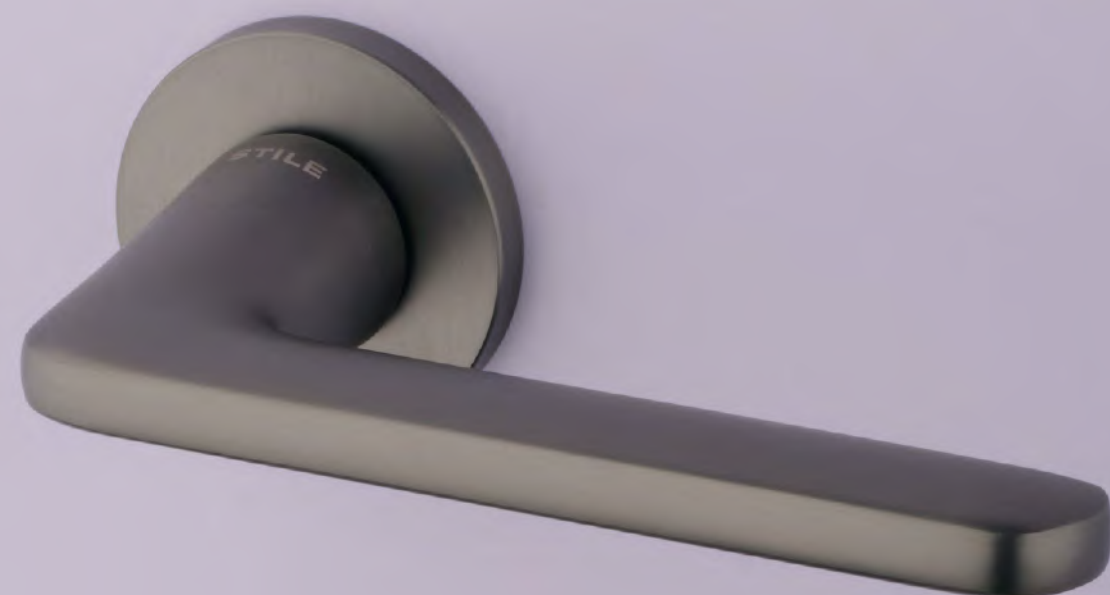

PSC
satin chrome

BLACK
matt black

MSN
nickel

MSB
titanium

The door handle is available in a window version (page 352)

UTA

rosette R SLIM 7MM

model