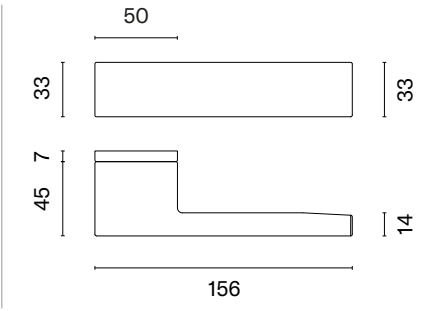

KG
matt gold

SNM
nickel

GYM
graphite

CARLINA

rosette RTH SLIM 7MM

model

matching rosettes

door handle
code: AS CARLINA RTH 7S