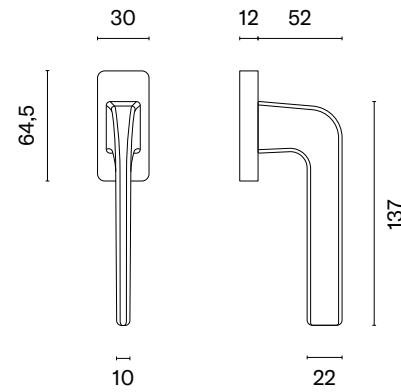

MSN
nickel

MSB
titanium

GOLD SATIN
satin gold

The window handle is available in a door version (page 273)

* When ordering, please specify the side of the window handle: right (R) or left (L).

NAKA

STILE

model