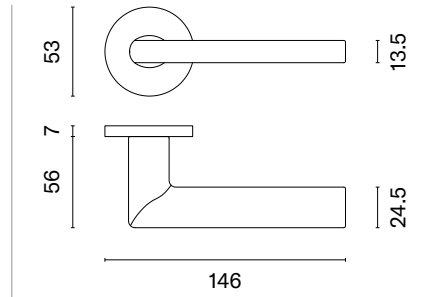

KALMIA

rosette R SLIM 7MM

model

matching rosettes

door handle
code: AT KALMIA R 7S

key ecutcheon
code: AT R 7S OB

euro ecutcheon
code: AT R 7S PZ

bathroom turn
code: AT R 7S WC

finish

CP
polished chrome

MSC
satin chrome

BLACK
matt black

WHITE
matt white

GOLD PVD
polished gold

GOLD SATIN
matt gold

MSN
nickel

MSB
titanium

BR
brown

The door handle is available in a window version (page 335)