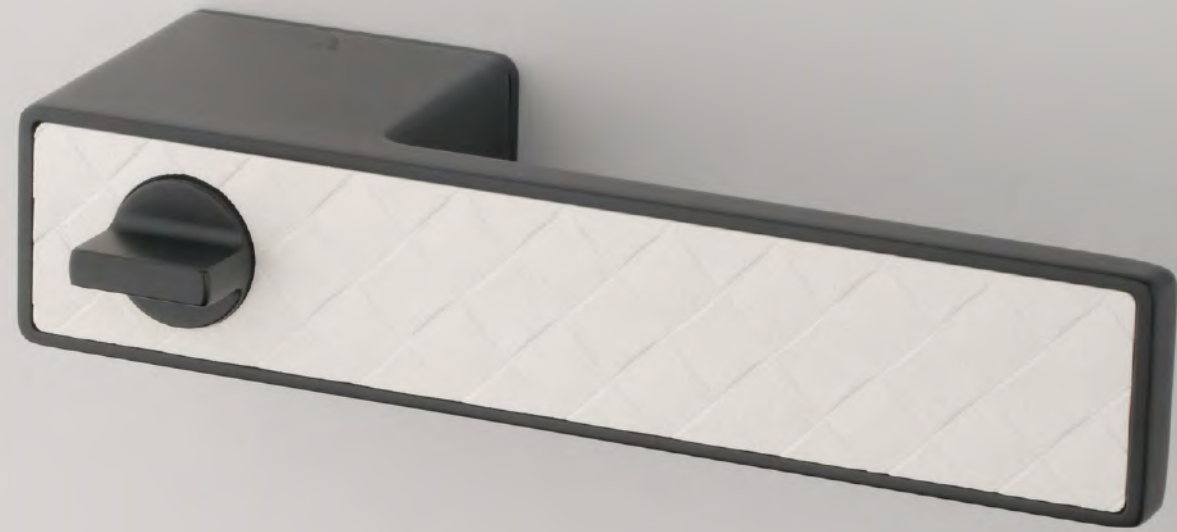

GYM
graphite

HEDERA

rosette RTH LOCK

replaceable magnetic inserts

technical
for self decoration
code: ASG I H TECH

technical with a hole
for self decoration
code: ASG I H TECH ZAM

white
code: ASG I H WHITE

white
with a hole
code: ASG I H WHITE ZAM