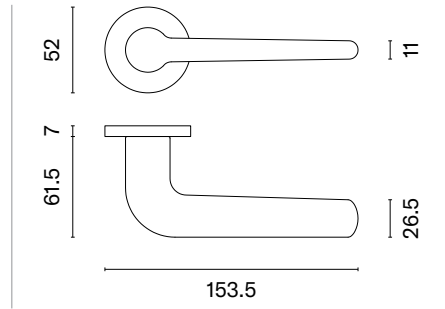

AZALIA

rosette R SLIM 7MM

model

matching rosettes

door handle
code: AS AZALIA R 7S

key ecutcheon
code: AS R 7S OB

euro ecutcheon
code: AS R 7S PZ

bathroom turn
code: AS R 7S WC

finish

LC
polished chrome

SC
satin chrome

BK
matt black

WH
matt white

LG
polished gold

KG
matt gold

PN PVD
copper

SNM
nickel

GYM
graphite