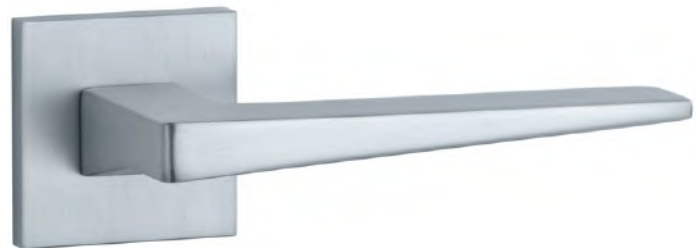

EDA

rosette Q SLIM 7MM

STILE

model

matching rosettes

key ecutcheon
code: ST Q 7S OB

euro ecutcheon
code: ST Q 7S PZ

bathroom turn
code: ST Q 7S WC

door handle
code: ST EDA Q 7S

finish

PSC
satin chrome

BLACK
matt black

MSN
nickel

MSB
titanium

The door handle is available in a window version (page 358)