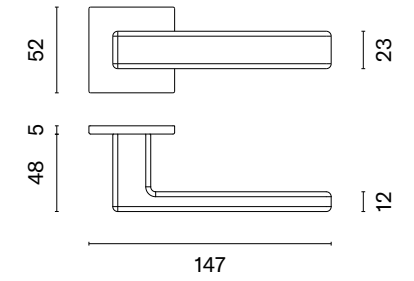

TILIA

rosette Q SUPER SLIM 5MM

model

matching rosettes

door handle
code: AS TILIA Q 5S

key ecutcheon
code: AS Q 5S OB

euro ecutcheon
code: AS Q 5S PZ

bathroom turn
code: AS Q 5S WC