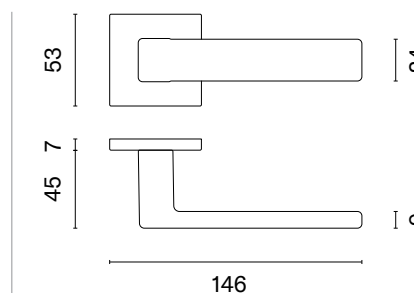

BLACK
matt black

MSN
nickel

MSB
titanium

GOLD SATIN
satin gold

LIGHT BROWN
light brown

The door handle is available in a window version (page 362)

MIIA

rosette Q SLIM 7MM