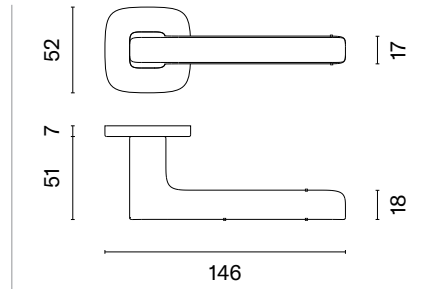

PEA QR

rosette QR SLIM 7MM

model

matching rosettes

door handle
code: AS PEA QR 7S

key ecutcheon
code: AS QR 7S OB

euro ecutcheon
code: AS QR 7S PZ

bathroom turn
code: AS QR 7S WC

finish

LG
polished gold

KG
matt gold

SNM
nickel

GYM
graphite