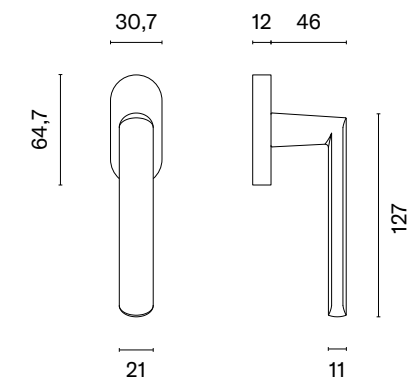

model finish

window handle
code: AT O FRAGOLA R

CP
polished chrome

MSC
satin chrome

BLACK
matt black

GOLD PVD
polished gold

GOLD SATIN
matt gold

MSN
nickel

MSB
titanium

The window handle is available in a door version (page 67)

* When ordering, please specify the side of the window handle: right (R) or left (L).