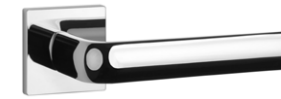

rosette Q SLIM 7MM

model

matching rosettes

door handle
code: AS MELA Q 7S

key ecutcheon
code: AS Q 7S OB

euro ecutcheon
code: AS Q 7S PZ

bathroom turn
code: AS Q 7S WC

finish