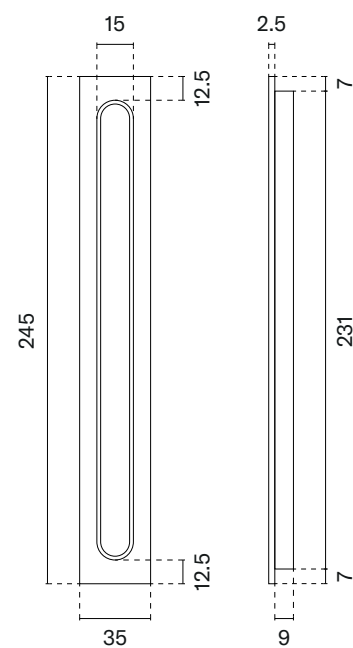

model

finish

sliding door pull
code: AS HD 239

BK
matt black / leather

KG
matt gold /leather