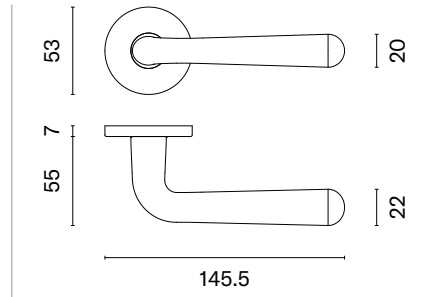

MSC
satin chrome

BLACK
matt black

GOLD PVD
polished gold

The door handle is available in a window version (page 333)

IRGA

rosette R SLIM 7MM

model

matching rosettes