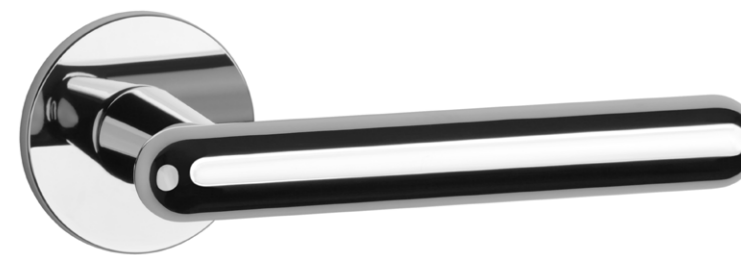

rosette R SUPER SLIM 5MM

APRILE

model

matching rosettes

door handle
code: AS ASTERIA R 5S

key ecutcheon
code: AS R 5S OB

euro ecutcheon
code: AS R 5S PZ

bathroom turn
code: AS R 5S WC