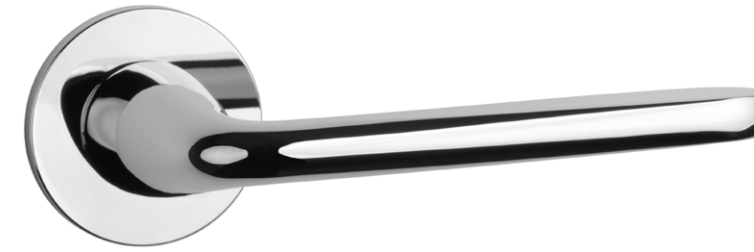

Design
MAJA GANSZYNIEC

HIACYNTA

rosette R SUPER SLIM 5MM

APRILE

model

matching rosettes

door handle
code: AS HIACYNTA R 5S

key ecutcheon
code: AS R 5S OB

euro ecutcheon
code: AS R 5S PZ

bathroom turn
code: AS R 5S WC

finish

LC
polished chrome

SC
satin chrome

BK
matt black

LG
polished gold

KG
matt gold

PN PVD
copper