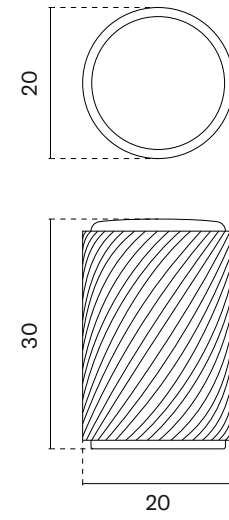

model

finish

furniture pull
code: AS 1060

BK
matt black

The set includes a door handle (page 83)

The set includes a door knob (page 316)