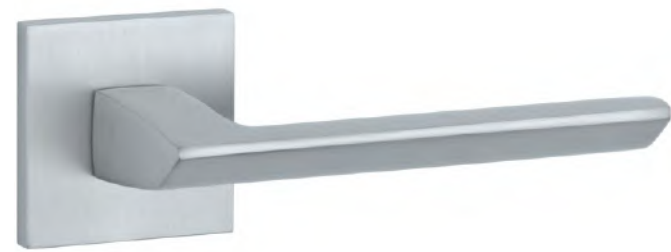

OGA

rosette Q SLIM 7MM

STILE

model

matching rosettes

key ecutcheon
code: ST Q 7S OB

euro ecutcheon
code: ST Q 7S PZ

bathroom turn
code: ST Q 7S WC