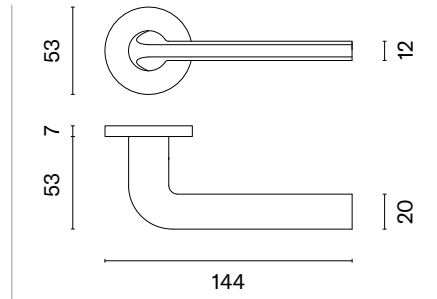

LC
polished chrome

SC
satin chrome

Finalist of the competition Good Design 2018

* Till end of stock

OLEANDRO

rosette R SLIM 7MM

model

matching rosettes