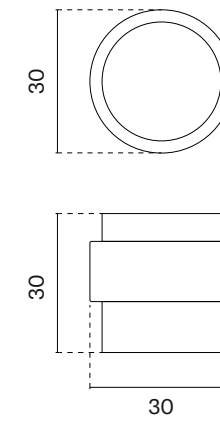

Door stopper STERK 1719

model

finish

door stopper
code: SH 1719

16
stainless steel

F5
matt black

GOLD PVD
polished gold

WH
matt white

BS PVD
basalt

PN PVD
copper