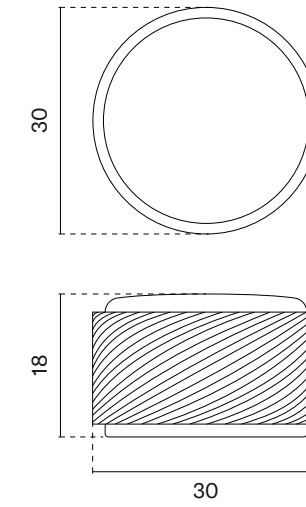

furniture pull
code: AS 1060

BK
matt black

The set includes a door handle (page 83)

The set includes a door knob (page 316)

model

finish

furniture pull
code: AS 1061

BK
matt black