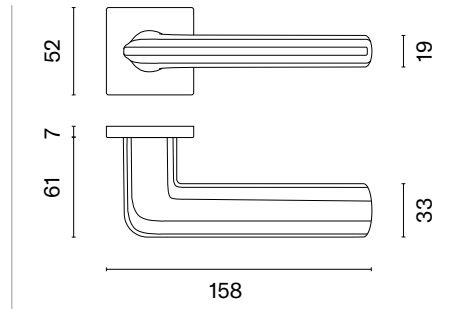

CYPRESIA

rosette Q SLIM 7MM

model

door handle
code: AS CYPRESIA Q 7S

matching rosettes

key ecutcheon
code: AS Q 7S OB

euro ecutcheon
code: AS Q 7S PZ

bathroom turn
code: AS Q 7S WC