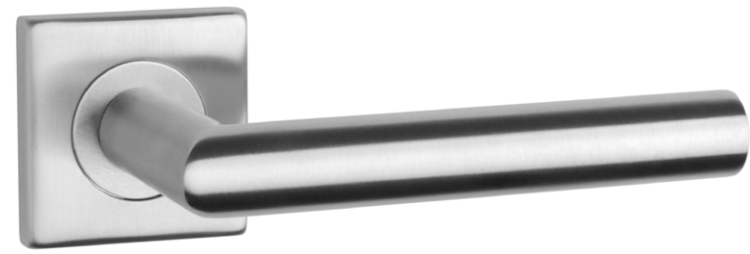

KVADRAT 1701

model

matching rosettes

door handle
code: SM KVADRAT 1701

key ecutcheon
code: SM KVADRAT 1710 OB

euro ecutcheon
code: SM KVADRAT 1711 PZ

bathroom turn
code: SM KVADRAT 1712 WC /
SM KVADRAT 1713 WC W/Z

finish

16
stainless steel

F5
matt black