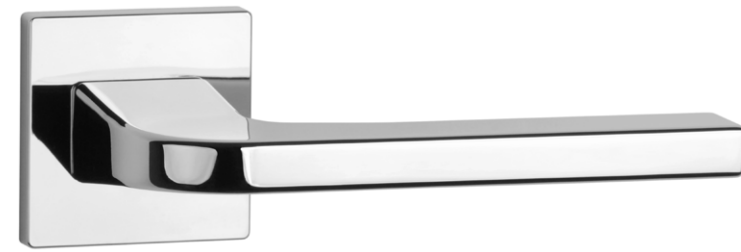

ISMENA Q

rosette Q SLIM 7MM

model

matching rosettes

door handle
code: AS ISMENA Q 7S

key ecutcheon
code: AS Q 7S OB

euro ecutcheon
code: AS Q 7S PZ

bathroom turn
code: AS Q 7S WC

finish

LC
polished chrome

SC
satin chrome

BK
matt black

LG*
polished gold

LG PVD
polished gold

KG
matt gold

* Till end of stock.