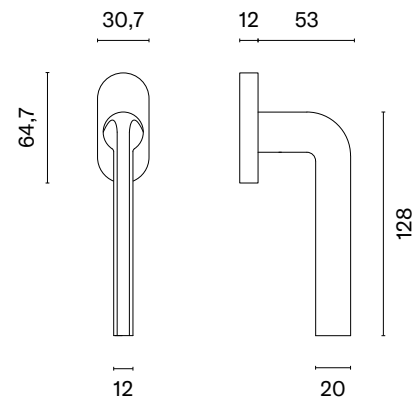

model finish

window handle
code: AT O OLEANDRO R

CP
polished chrome

MSC
satin chrome

BLACK
matt black

GOLD PVD
polished gold

GOLD SATIN
matt gold

MSN
nickel

MSB
titanium

The window handle is available in a door version (page 105)

* When ordering, please specify the side of the window handle: right (R) or left (L).