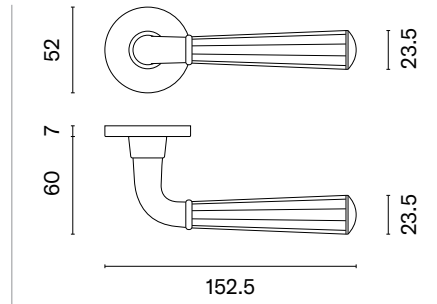

BLACK
matt black

GOLD PVD
polished gold

The door handle is available in a window version (page 336)

MARIGOLD

rosette R SLIM 7MM

model

matching rosettes

door handle
code: ASM MARIGOLD R 7S