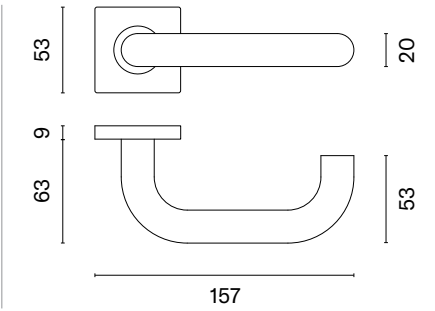

KVADRAT 1704

model

matching rosettes

door handle
code: SM KVADRAT 1704

key ecutcheon
code: SM KVADRAT
1710 OB

euro ecutcheon
code: SM KVADRAT
1711 PZ

bathroom turn
code: SM KVADRAT 1712 WC /
SM KVADRAT 1713 WC W/Z

finish

16
stainless steel