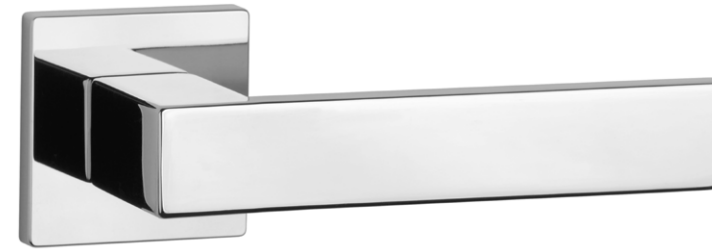

PINA Q

rosette Q SLIM 7MM

model

matching rosettes

door handle
code: AS PINA Q 7S

key ecutcheon
code: AS Q 7S OB

euro ecutcheon
code: AS Q 7S PZ

bathroom turn
code: AS Q 7S WC

finish

LC
polished chrome

SC
satin chrome

BK
matt black

WH
matt white

LG
polished gold

KG
matt gold

PN PVD
copper

SNM
nickel

GYM
graphite