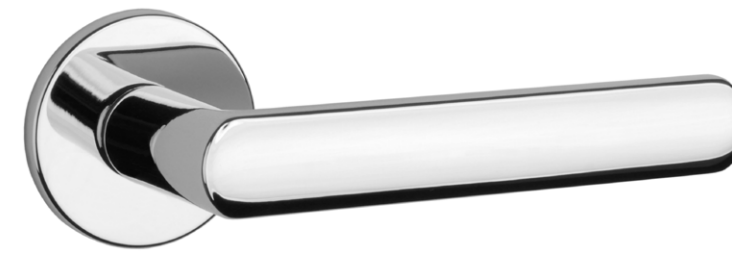

finish

KG
matt gold

SNM
nickel

GYM
graphite

The project received the Laureate statuette and the Good Design Emblem 2023 in the Home - Interior Design category.

FRAGOLA

rosette R SLIM 7MM

model