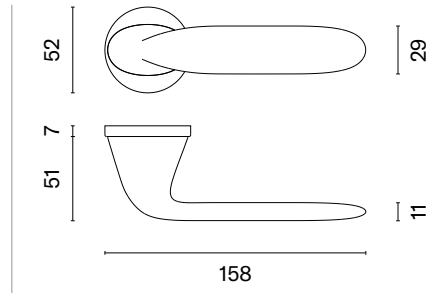

GYM
graphite

The project received the Laureate statuette and the Good Design Emblem 2023 in the Home - Interior Design category.

PEONIA

rosette R SLIM 7MM

APRILE

model

matching rosettes

door handle
code: AS PEONIA R 7S