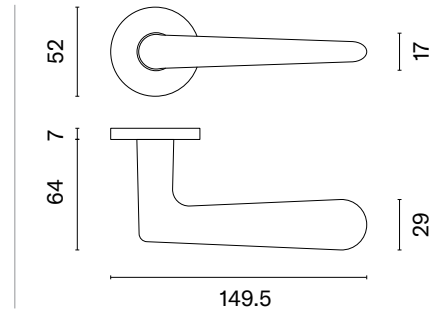

Design
MARIA JEGLIŃSKA-ADAMCZEWSKA

LAVANDA

rosette R SLIM 7MM

APRILE

model

matching rosettes

door handle
code: AS LAVANDA R 7S

key ecutcheon
code: AS R 7S OB

euro ecutcheon
code: AS R 7S PZ

bathroom turn
code: AS R 7S WC

finish

KG
matt gold

SNM
nickel

GYM
graphite