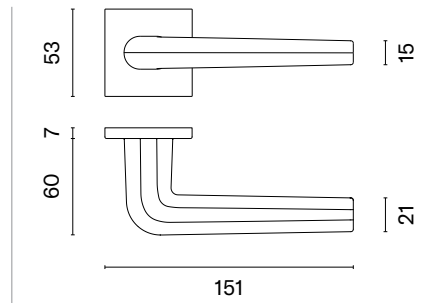

finish

LC
polished chrome

SC
satin chrome

BK
matt black

FUNKIA Q

rosette Q SLIM 7MM

model

matching rosettes