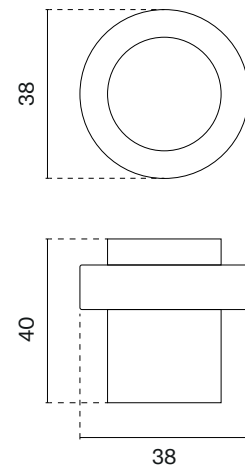

Door stopper STERK 1718

model

finish

door stopper
code: SH 1718

16
stainless steel

F5
matt black

GOLD PVD
polished gold

WH
matt white

BS PVD
basalt

PN PVD
copper