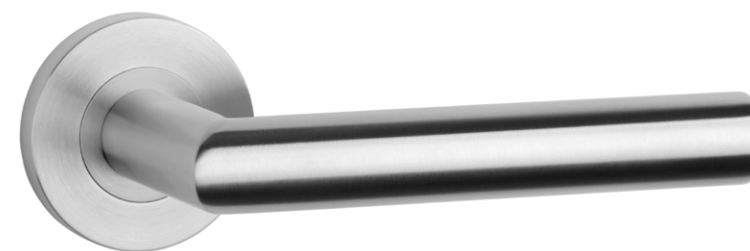

16
stainless steel

OVAL 1740

rosette PRO 8MM

model

matching rosettes

door handle
code: SH OVAL 1740 PRO 8MM

key ecutcheon
code: SH OVAL PRO
8MM 1710 OB

euro ecutcheon
code: SH OVAL PRO
8MM 1711 PZ