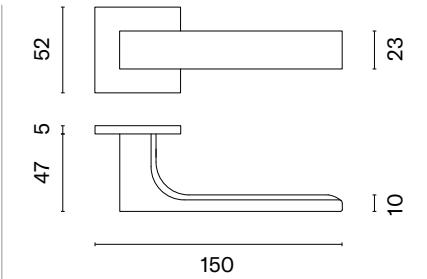

ALISSO

rosette Q SUPER SLIM 5MM

model

matching rosettes

door handle
code: AS ALISSO Q 5S

key ecutcheon
code: AS Q 5S OB

euro ecutcheon
code: AS Q 5S PZ

bathroom turn
code: AS Q 5S WC