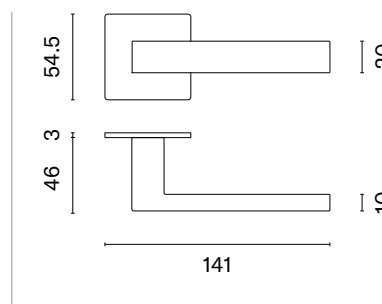

16
stainless steel

KVADRAT 1760

rosette ULTRA SLIM 3MM

model

matching rosettes

door handle
code: SH KVADRAT 1760 3MM

key ecutcheon
code: SH KVADRAT 3MM
1710 OB

euro ecutcheon
code: SH KVADRAT 3MM
1711 PZ