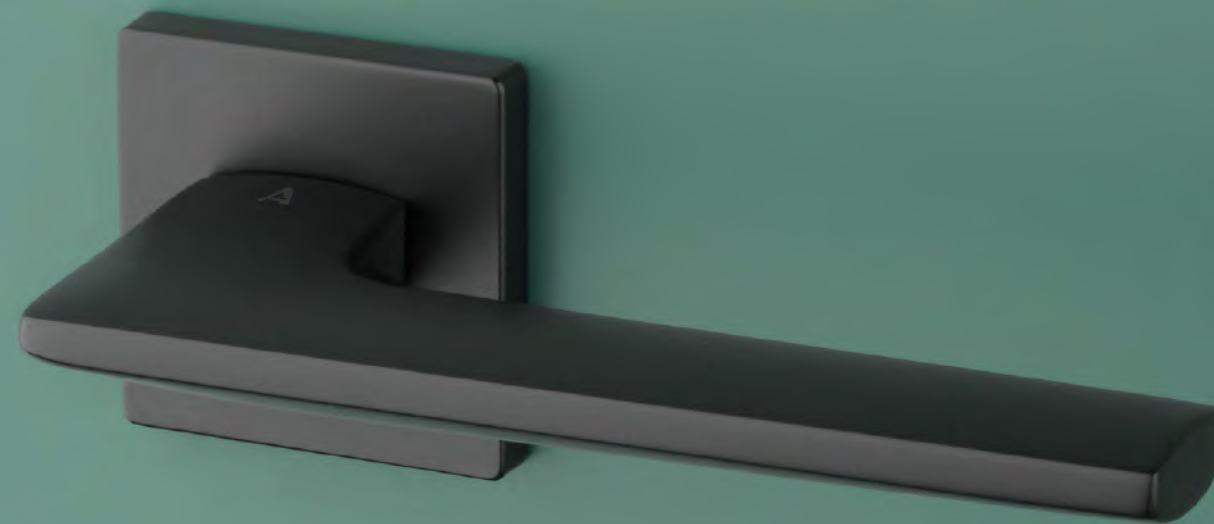

LUNARIA

rosette Q SLIM 7MM

model

matching rosettes

door handle
code: AS LUNARIA Q 7S

key ecutcheon
code: AS Q 7S OB

euro ecutcheon
code: AS Q 7S PZ

bathroom turn
code: AS Q 7S WC

finish

LC
polished chrome

SC
satin chrome

BK
matt black

LG
polished gold

KG
matt gold