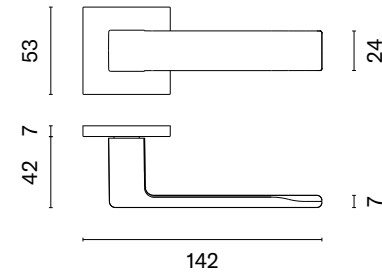

HIRA

rosette Q SLIM 7MM

STILE

model

matching rosettes

key ecutcheon
code: ST Q 7S OB

euro ecutcheon
code: ST Q 7S PZ

bathroom turn
code: ST Q 7S WC

door handle
code: ST HIRA Q 7S

finish

CP
polished chrome

PSC
satin chrome

BLACK
matt black

MSN
nickel

MSB
titanium

GOLD SATIN
satin gold

LIGHT BROWN
light brown

The door handle is available in a window version (page 360)