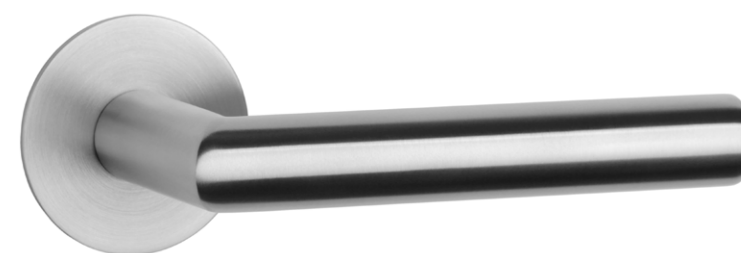

OVAL 1750

rosette ULTRA SLIM 3MM

model

matching rosettes

door handle
code: SH OVAL 1750 3MM

key ecutcheon
code: SH OVAL 3MM
1710 OB

euro ecutcheon
code: SH OVAL 3MM
1711 PZ

bathroom turn
code: SH OVAL 3MM
1712 WC

finish

16
stainless steel

F5
matt black

WH
matt white

GOLD PVD
polished gold

BS PVD
basalt

PN PVD
copper

MG
satin gold