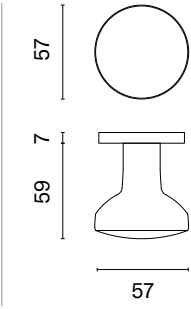

ORTICA

rosette R SLIM 7MM

APRILE

model matching rosettes

  door knob code: AS ORTICA R 7S	 key ecutcheon code: AS R 7S OB	 euro ecutcheon code: AS R 7S PZ	 bathroom turn code: AS R 7S WC

finish

* When ordering, please specify the version of the knob: one-side fixed, one-side movable, two-side fixed, two-side fixed-movable, two-side movable.