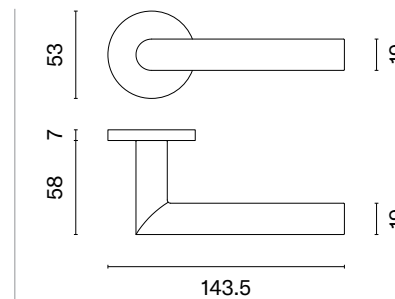

ARABIS R

rosette R SLIM 7MM

model

matching rosettes

door handle
code: AT ARABIS R 7S

key ecutcheon
code: AT R 7S OB

euro ecutcheon
code: AT R 7S PZ

bathroom turn
code: AT R 7S WC

finish

CP
polished chrome

MSC
satin chrome

BLACK
matt black

WHITE
matt white

GOLD PVD
polished gold

GOLD SATIN
matt gold

MSN
nickel

MSB
titanium

BR
brown

The door handle is available in a window version (page 328)