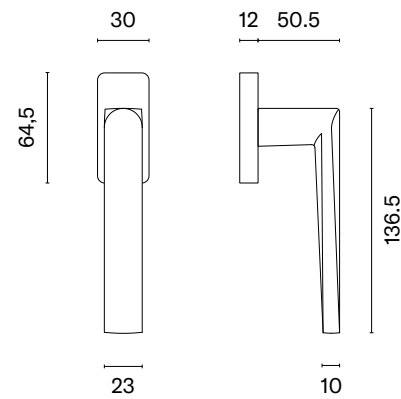

ADANA

STILE

model

finish

window handle
code: ST O ADANA Q

CP
polished chrome

PSC
satin chrome

BLACK
matt black

MSN
nickel

MSB
titanium

The window handle is available in a door version (page 262)

* When ordering, please specify the side of the window handle: right (R) or left (L).