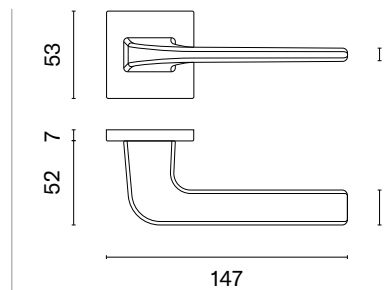

rosette Q SLIM 7MM

model

matching rosettes

door handle
code: ST NAKA Q 7S

key ecutcheon
code: ST Q 7S OB

euro ecutcheon
code: ST Q 7S PZ

bathroom turn
code: ST Q 7S WC

finish