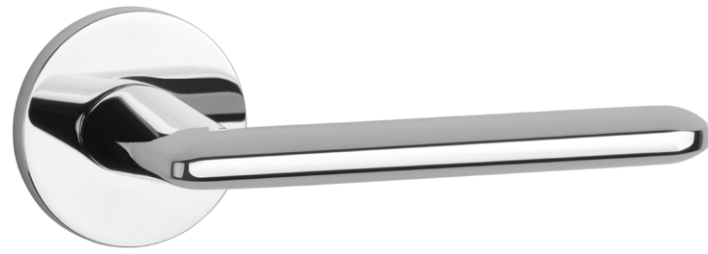

AVA

rosette R SLIM 7MM

STILE

model

matching rosettes

key ecutcheon
code: ST R 7S OB

euro ecutcheon
code: ST R 7S PZ

bathroom turn
code: ST R 7S WC

door handle
code: ST AVA R 7S

finish

CP
polished chrome

PSC
satin chrome

BLACK
matt black

MSN
nickel

MSB
titanium

GOLD SATIN
satin gold

LIGHT BROWN
light brown

The door handle is available in a window version (page 350)