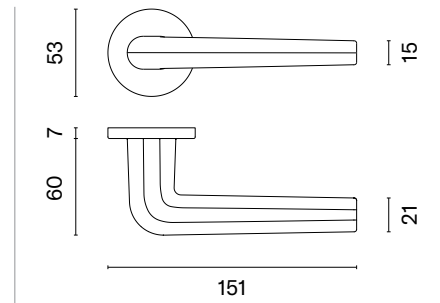

FUNKIA R

rosette R SLIM 7MM

model

matching rosettes

door handle
code: AT FUNKIA R 7S

key ecutcheon
code: AT R 7S OB

euro ecutcheon
code: AT R 7S PZ

bathroom turn
code: AT R 7S WC

finish

CP
polished chrome

MSC
satin chrome

BLACK
matt black

GOLD PVD
polished gold

The door handle is available in a window version (page 332)