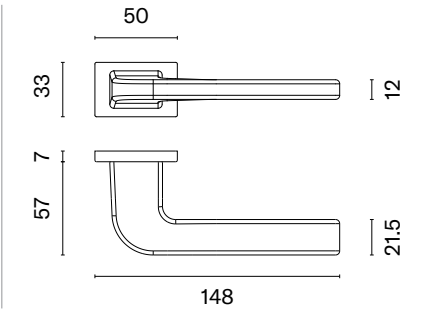

ISMENA RT

rosette RT SLIM 7MM

model

matching rosettes

door handle
code: AS ISMENA RT 7S

key ecutcheon
code: AS RT 7S OB

euro ecutcheon
code: AS QRT 7S PZ

bathroom turn
code: AS RT 7S WC