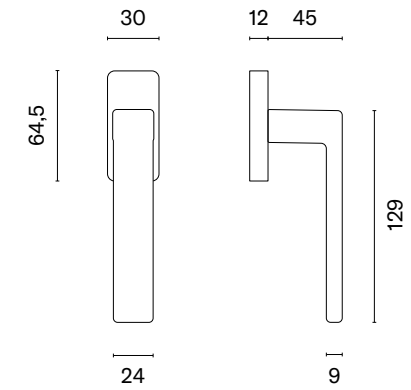

MIIA

STILE

model

finish

window handle
code: ST O MIIA Q

CP
polished chrome

PSC
satin chrome

BLACK
matt black