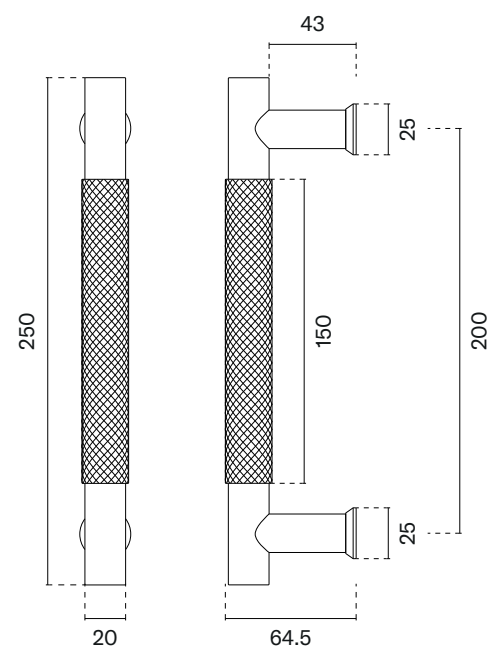

model

finish

railing handle
code: SH 1770 UNO

F5
matt black

MG
matt gold

BS PVD
basalt

PN PVD
copper