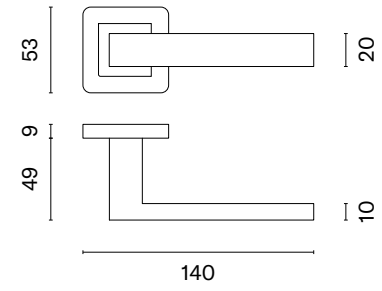

finish

16
stainless steel

KVADRAT 1703

model

matching rosettes

door handle
code: SM KVADRAT 1703

key ecutcheon
code: SM KVADRAT
1710 OB

euro ecutcheon
code: SM KVADRAT
1711 PZ