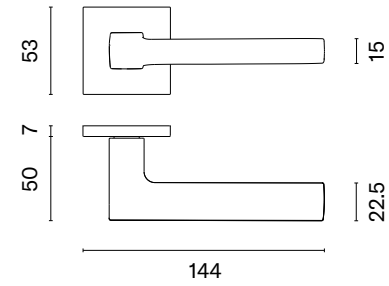

OGA

rosette Q SLIM 7MM

STILE

model

matching rosettes

key ecutcheon
code: ST Q 7S OB

euro ecutcheon
code: ST Q 7S PZ

bathroom turn
code: ST Q 7S WC