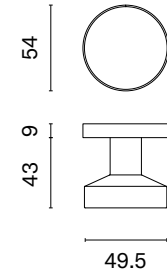

OVAL 1705

model

matching rosettes

door knob
code: SM OVAL 1705

key ecutcheon
code: SM OVAL 1710 OB

euro ecutcheon
code: SM OVAL 1711 PZ

bathroom turn
code: SM OVAL 1712 WC /
OVAL 1713 WC W/Z

finish

16
stainless steel

F5
matt black

* One-sided door knob intended for assembly with a door handle.