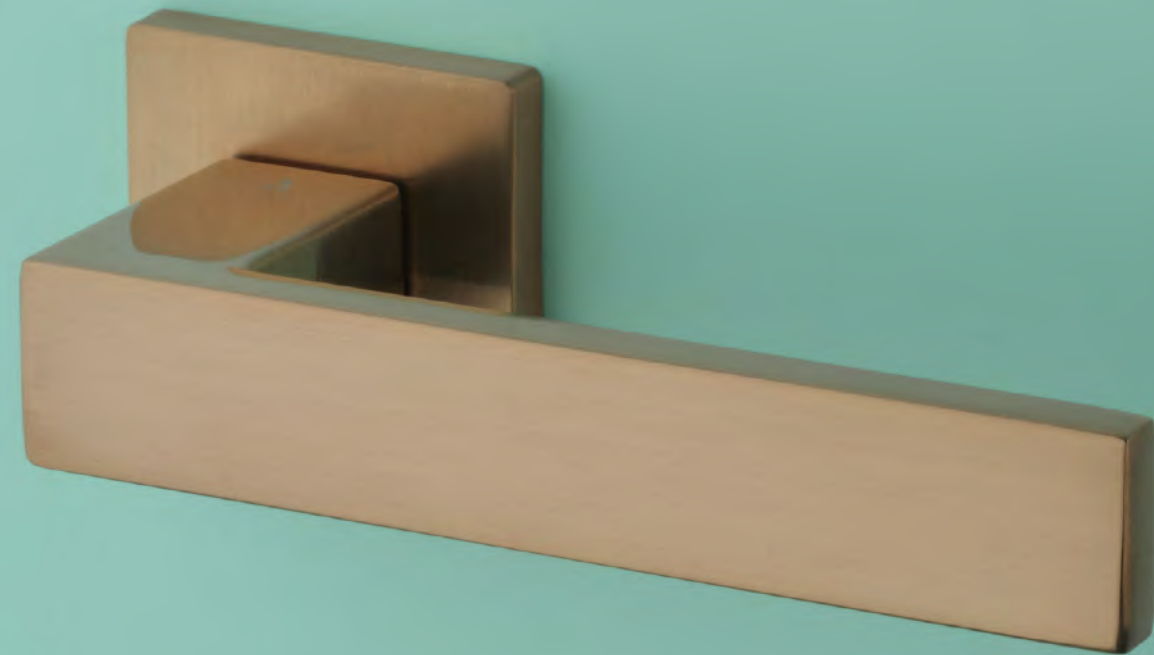

PINA Q

rosette Q SLIM 7MM

model

matching rosettes

door handle
code: AS PINA Q 7S

key ecutcheon
code: AS Q 7S OB

euro ecutcheon
code: AS Q 7S PZ

bathroom turn
code: AS Q 7S WC

finish

LC
polished chrome

SC
satin chrome

BK
matt black

WH
matt white

LG
polished gold

KG
matt gold

PN PVD
copper

SNM
nickel

GYM
graphite