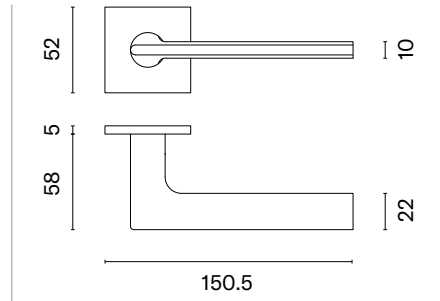

SALVIA

rosette Q SUPER SLIM 5MM

model

matching rosettes

door handle
code: AS SALVIA Q 5S

key ecutcheon
code: AS Q 5S OB

euro ecutcheon
code: AS Q 5S PZ

bathroom turn
code: AS Q 5S WC

finish

DSC
brushed chrome

SNM
nickel

GYM
graphite