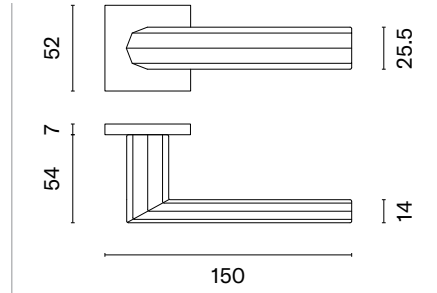

FRESIA

rosette Q SLIM 7MM