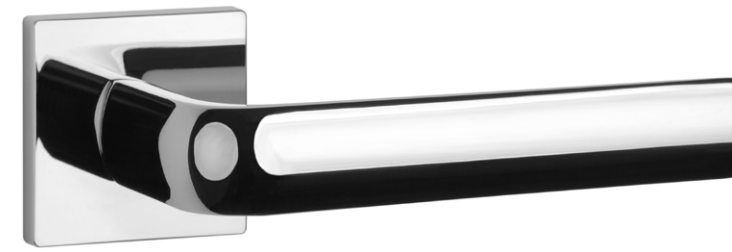

rosette Q SLIM 7MM

model

matching rosettes

door handle
code: AS MELA Q 7S

key ecutcheon
code: AS Q 7S OB

euro ecutcheon
code: AS Q 7S PZ

bathroom turn
code: AS Q 7S WC

finish