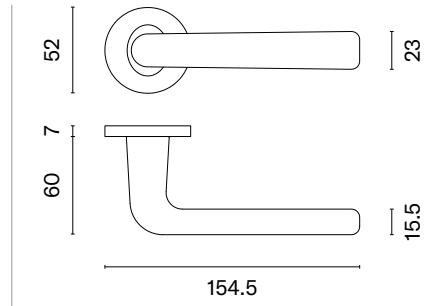

TULIPA

rosette R SLIM 7MM

model

matching rosettes

door handle
code: AS TULIPA R 7S

key ecutcheon
code: AS R 7S OB

euro ecutcheon
code: AS R 7S PZ

bathroom turn
code: AS R 7S WC

finish

LC
polished chrome

SC
satin chrome

BK
matt black

LG
polished gold

KG
matt gold