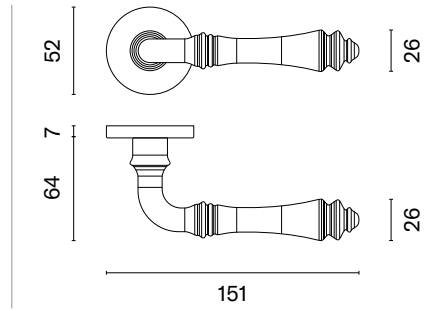

finish

FB
antique patina

GYM
graphite

SIL
silver pearl

CAMELIA

rosette R SLIM 7MM

model

matching rosettes