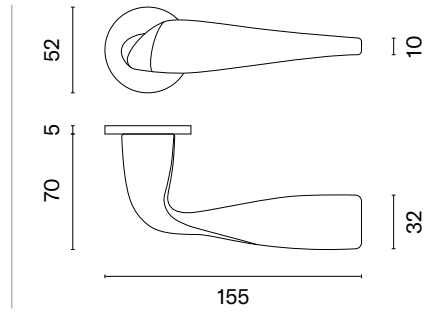

PETUNIA

rosette R SUPER SLIM 5MM

model

matching rosettes

door handle
code: AS PETUNIA R 5S

key ecutcheon
code: AS R 5S OB

euro ecutcheon
code: AS R 5S PZ

bathroom turn
code: AS R 5S WC

finish

LC
polished chrome

LG
polished gold

KG
matt gold