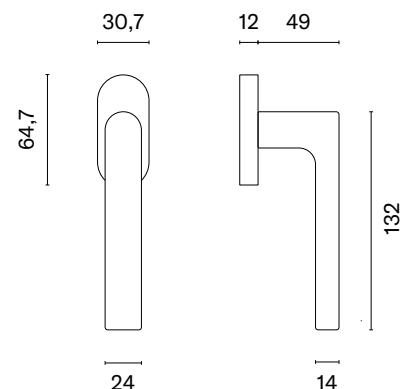

REWA

STILE

model

finish

window handle
code: ST O REWA R

PSC
satin chrome

BLACK
matt black

MSN
nickel

MSB
titanium

The window handle is available in a door version (page 255)

* When ordering, please specify the side of the window handle: right (R) or left (L).