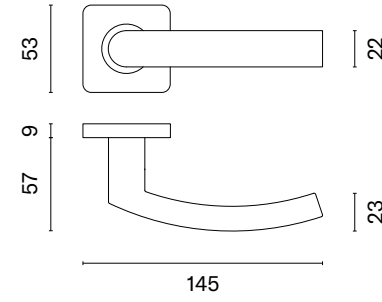

euro ecutcheon
code: SM KVADRAT
1711 PZ

bathroom turn
code: SM KVADRAT 1712 WC /
SM KVADRAT 1713 WC W/Z

finish

16
stainless steel

KVADRAT 1706

model

matching rosettes

door handle
code: SM KVADRAT 1706