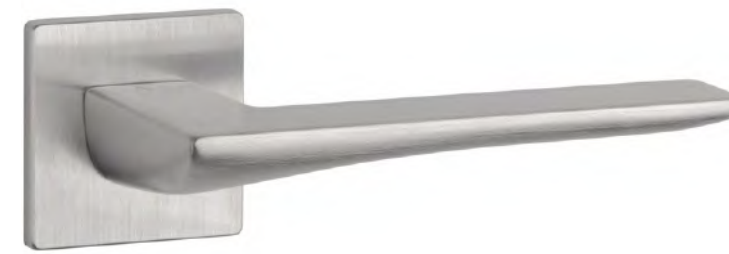

IRIS

rosette Q SUPER SLIM 5MM

model

matching rosettes

door handle
code: AS IRIS Q 5S

key ecutcheon
code: AS Q 5S OB

euro ecutcheon
code: AS Q 5S PZ

bathroom turn
code: AS Q 5S WC

finish

DSC
brushed chrome

SNM
nickel

GYM
graphite