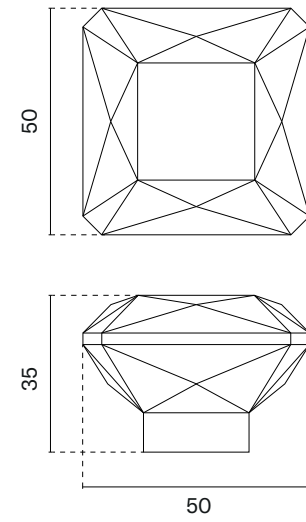

model

finish

furniture pull
code: AS 1065-M

LC / BK
polished chrome / black crystal

The set includes a door knob (page 323)