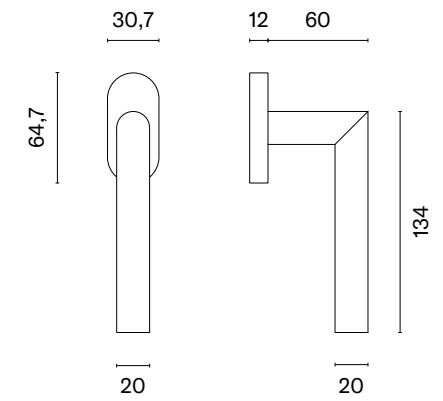

PSC
satin chrome

BLACK
matt black

MSN
nickel

MSB
titanium

The window handle is available in a door version (page 281)

* When ordering, please specify the side of the window handle: right (R) or left (L).

OVAL 1701