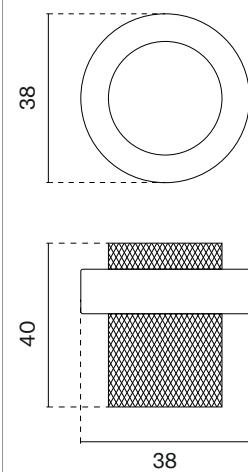

model

finish

door stopper
code: SH 1721

F5
matt black

BS PVD
basalt

PN PVD
copper

MG
matt gold