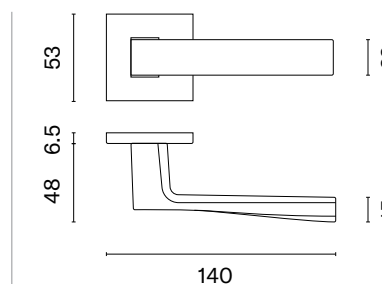

LIMA

rosette Q SLIM 7MM

model

matching rosettes

door handle
code: ST LIMA Q 7S

key ecutcheon
code: ST Q 7S OB

euro ecutcheon
code: ST Q 7S PZ

bathroom turn
code: ST Q 7S WC

finish

PSC
satin chrome

BLACK
matt black

MSN
nickel

MSB
titanium

GOLD SATIN
satin gold

LIGHT BROWN
light brown

The door handle is available in a window version (page 362)