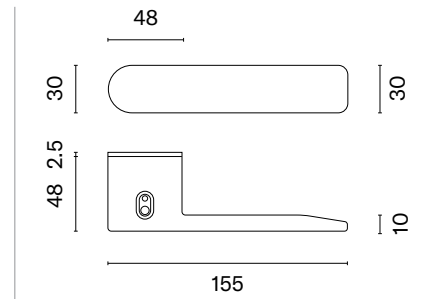

SORELLA

rosette RTH LOCK

model and finish

BK
matt black

BK
matt black

BK
matt black

GYM
graphite

GYM
graphite

GYM
graphite

KG
matt gold

KG
matt gold

KG
matt gold

SNM
nickel

SNM
nickel

SNM
nickel