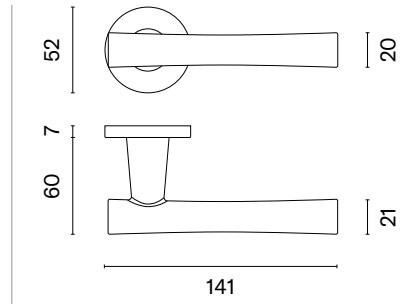

SC
satin chrome

BK
matt black

LG
polished gold

KG
matt gold

Finalist of the competition Good Design 2018

PAPAVERA

rosette R SLIM 7MM

model