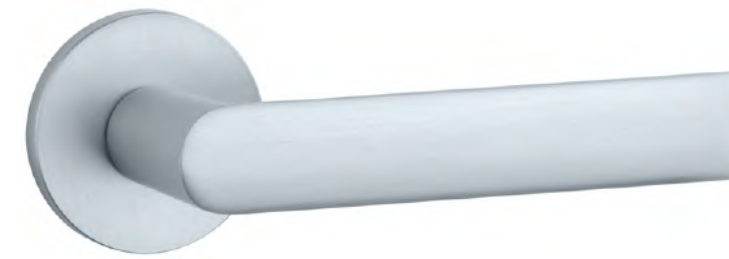

STILE

model

matching rosettes

door handle
code: ST REWA R 7S

key ecutcheon
code: ST R 7S OB

euro ecutcheon
code: ST R 7S PZ

bathroom turn
code: ST R 7S WC

finish