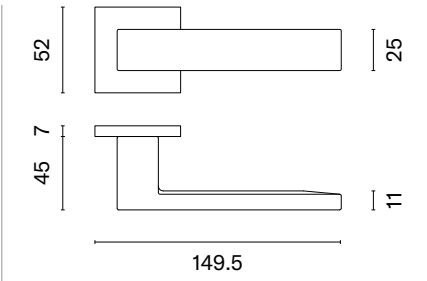

PINA Q

rosette Q SLIM 7MM

model

matching rosettes

door handle
code: AS PINA Q 7S

key ecutcheon
code: AS Q 7S OB

euro ecutcheon
code: AS Q 7S PZ

bathroom turn
code: AS Q 7S WC

finish

LC
polished chrome

SC
satin chrome

BK
matt black

WH
matt white

LG
polished gold

KG
matt gold

PN PVD
copper

SNM
nickel

GYM
graphite