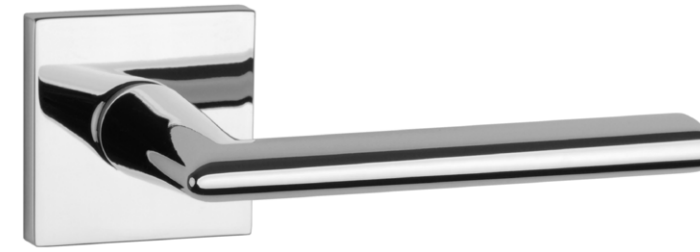

PRIMULA

rosette Q SLIM 7MM

model

matching rosettes

door handle
code: AT PRIMULA Q 7S

key ecutcheon
code: AT Q 7S OB

euro ecutcheon
code: AT Q 7S PZ

bathroom turn
code: AT Q 7S WC

finish

CP
polished chrome

MSC
satin chrome

BLACK
matt black

GOLD PVD
polished gold

GOLD SATIN
matt gold

MSN
nickel

MSB
titanium

The door handle is available in a window version (page 346)