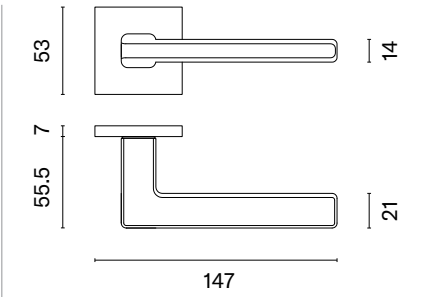

ARTA

rosette Q SLIM 7MM

STILE

model

matching rosettes

key ecutcheon
code: ST Q 7S OB

euro ecutcheon
code: ST Q 7S PZ

bathroom turn
code: ST Q 7S WC

door handle
code: ST ARTA Q 7S

finish

CP
polished chrome

PSC
satin chrome

BLACK
matt black

MSN
nickel

MSB
titanium

GOLD SATIN
satin gold

LIGHT BROWN
light brown

The door handle is available in a window version (page 357)