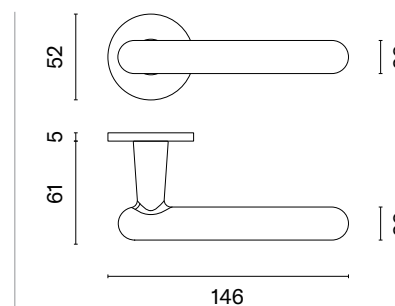

rosette R SUPER SLIM 5MM

APRILE

model

matching rosettes

door handle
code: AS ASTERIA R 5S

key ecutcheon
code: AS R 5S OB

euro ecutcheon
code: AS R 5S PZ

bathroom turn
code: AS R 5S WC