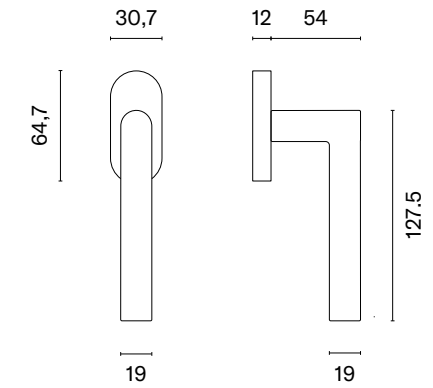

model

finish

window handle
code: ST O YUZA R

CP
polished chrome

PSC
satin chrome

BLACK
matt black

MSN
nickel

MSB
titanium

The window handle is available in a door version (page 259)

* When ordering, please specify the side of the window handle: right (R) or left (L).