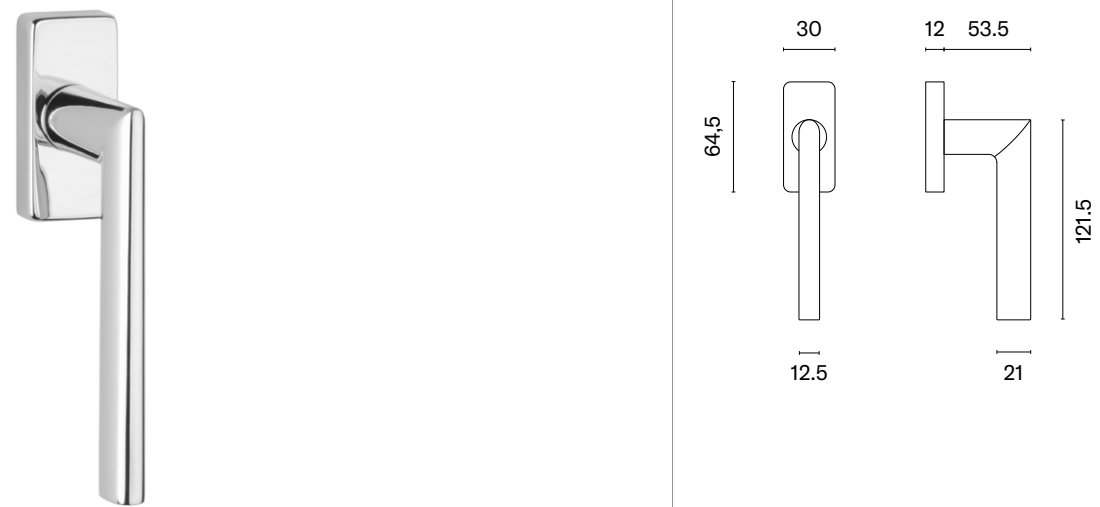

PRIMULA

APRILE

model finish

window handle
code: AT O PRIMULA Q

CP
polished chrome

MSC
satin chrome

BLACK
matt black

GOLD PVD
polish gold

GOLD SATIN
matt gold

MSN
nickel

MSB
titanium

The window handle is available in a door version (page 177)

* When ordering, please specify the side of the window handle: right (R) or left (L).