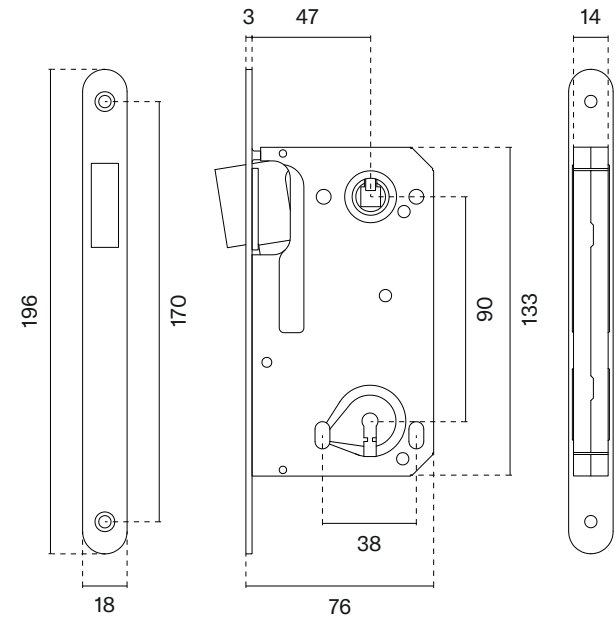

model finish

magnetic lock
code: 3W ZAM 2867

03
polished chrome

36
nickel

153
matt black

LG PVD
polished gold

WH
matt white

Magnetic lock 2868 insert 85