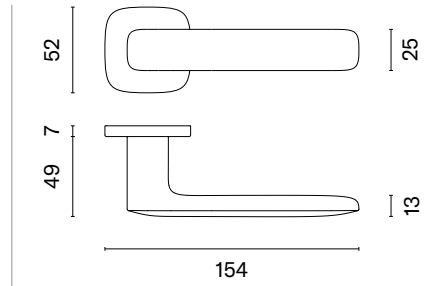

GYM
graphite

STELLA QR

rosette QR SLIM 7MM

model

matching rosettes

door handle
code: AS STELLA QR 7S

key ecutcheon
code: AS QR 7S OB

euro ecutcheon
code: AS QR 7S PZ