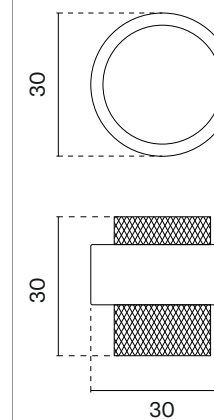

model

finish

door stopper
code: SH 1722

F5
matt black

BS PVD
basalt

PN PVD
copper

MG
matt gold