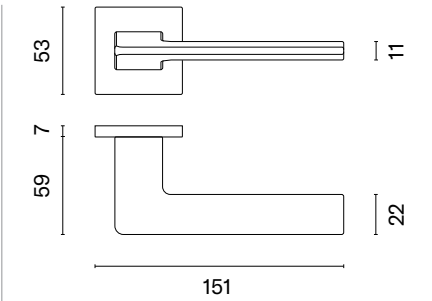

rosette Q SLIM 7MM

STILE

model

matching rosettes

key ecutcheon
code: ST OMA Q 7S OB

euro ecutcheon
code: ST Q 7S PZ

bathroom turn
code: ST Q 7S WC

door handle
code: ST OMA Q 7S PSC