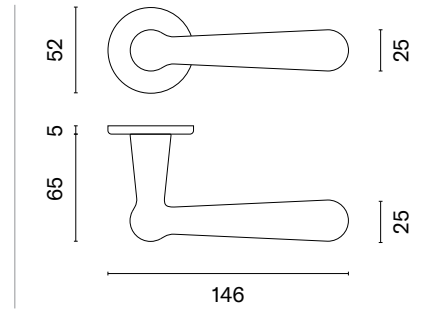

bathroom turn
code: AS R 7S WC

finish

LC*
polished chrome

* Till end of stock.

Design
TOMEK RYGALIK

ROSEMARY

rosette R SUPER SLIM 5MM

APRILE