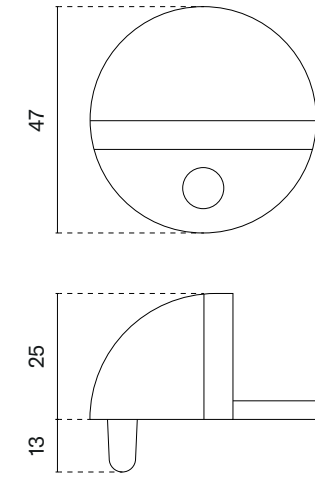

model finish

door stopper
code: AS DS21

LC
polished chrome

SC
satin chrome

BK
matt black

LG
polished gold

LG PVD
polished gold

KG
matt gold

PN
copper