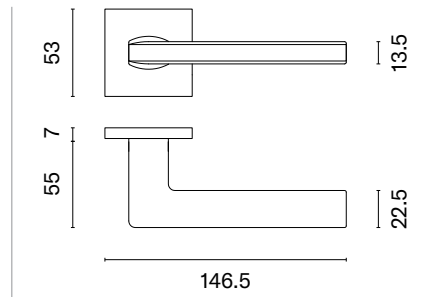

MSB
titanium

The door handle is available in a window version (page 346)

PYROLA

rosette Q SLIM 7MM

model

matching rosettes

door handle
code: AT PYROLA Q 7S

key ecutcheon
code: AT Q 7S OB