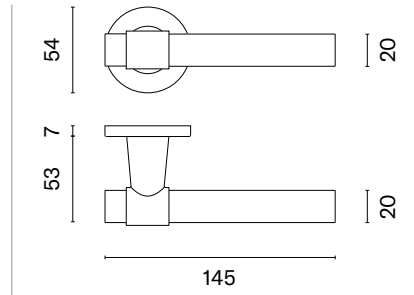

BELLISA

rosette R SLIM 7MM

model

matching rosettes

door handle
code: AS BELLISA R 7S

key ecutcheon
code: AS R 7S OB

euro ecutcheon
code: AS R 7S PZ

bathroom turn
code: AS R 7S WC