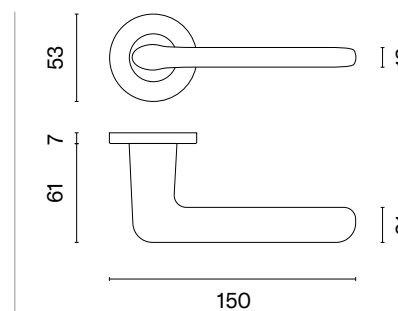

UTA

rosette R SLIM 7MM

model

matching rosettes

door handle
code: ST UTA R 7S

key ecutcheon
code: ST R 7S OB

euro ecutcheon
code: ST R 7S PZ

bathroom turn
code: ST R 7S WC

finish

PSC
satin chrome

BLACK
matt black

MSN
nickel

MSB
titanium

GOLD SATIN
satin gold

LIGHT BROWN
light brown

The door handle is available in a window version (page 354)