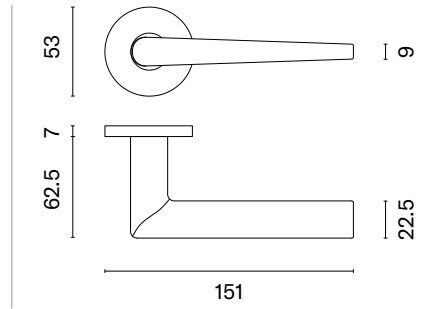

MSB
titanium

GOLD SATIN
satin gold

LIGHT BROWN
light brown

The door handle is available in a window version (page 350)

SALTA

rosette R SLIM 7MM

STILE

model