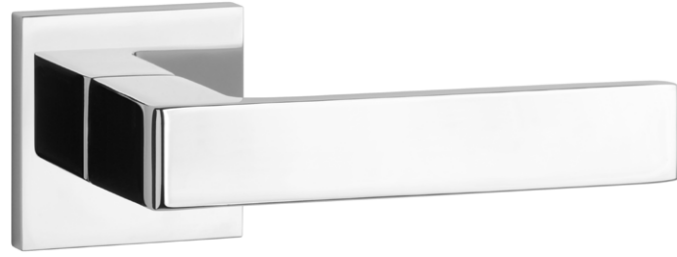

HIRA

rosette Q SLIM 7MM

STILE

model

matching rosettes

key ecutcheon
code: ST Q 7S OB

euro ecutcheon
code: ST Q 7S PZ

bathroom turn
code: ST Q 7S WC

door handle
code: ST HIRA Q 7S

finish

CP
polished chrome

PSC
satin chrome

BLACK
matt black

MSN
nickel

MSB
titanium

GOLD SATIN
satin gold

LIGHT BROWN
light brown

The door handle is available in a window version (page 360)