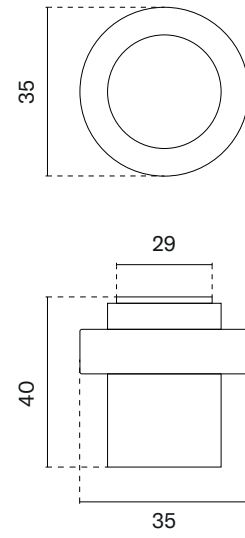

model finish

door stopper
code: AS DS27

LC
polished chrome

SC
satin chrome

BK
matt black

LG
polished gold

LG PVD
polished gold

KG
matt gold

PN
copper