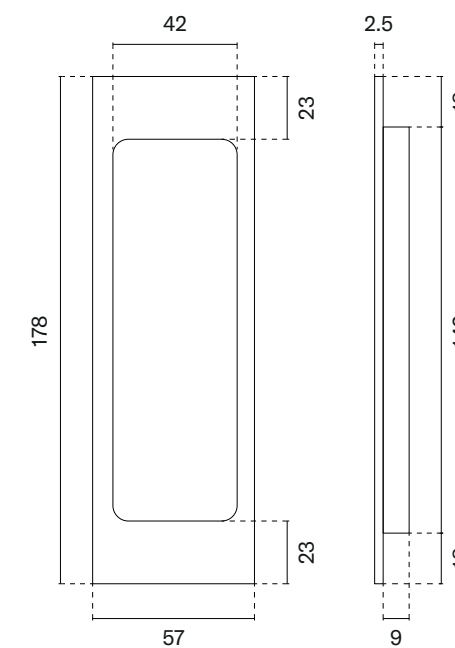

model

finish

sliding door pull
code: AS HD 240

BK
matt black / leather

KG
matt gold /leather