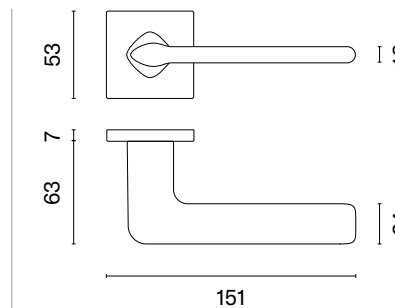

TOBA

rosette Q SLIM 7MM

STILE

model

door handle
code: ST TOBA Q 7S

matching rosettes

key ecutcheon
code: ST Q 7S OB

euro ecutcheon
code: ST Q 7S PZ