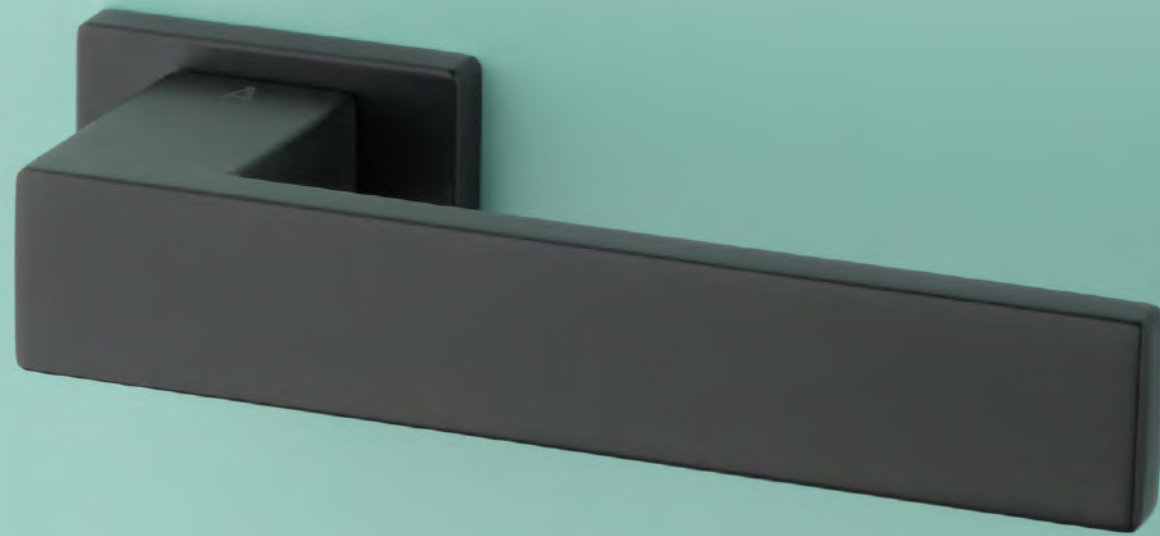

PINA RT

rosette RT SLIM 7MM

model

matching rosettes

door handle
code: AS PINA RT 7S

key ecutcheon
code: AS RT 7S OB

euro ecutcheon
code: AS QRT 7S PZ

bathroom turn
code: AS RT 7S WC

finish

LC
polished chrome

SC
satin chrome

BK
matt black

LG
polished gold

KG
matt gold