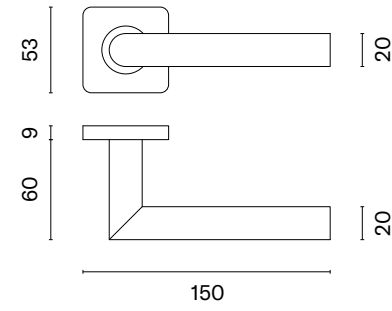

KVADRAT 1701

model

matching rosettes

door handle
code: SM KVADRAT 1701

key ecutcheon
code: SM KVADRAT 1710 OB

euro ecutcheon
code: SM KVADRAT 1711 PZ

bathroom turn
code: SM KVADRAT 1712 WC /
SM KVADRAT 1713 WC W/Z

finish

16
stainless steel

F5
matt black