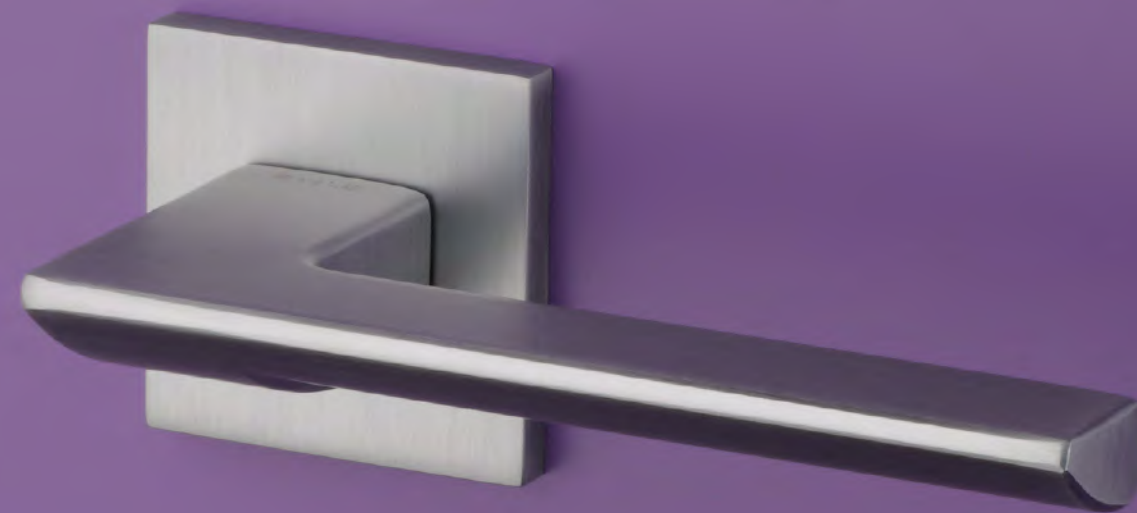

The door handle is available in a window version (page 357)

BIRA

rosette Q SLIM 7MM

STILE

model

matching rosettes

door handle
code: ST BIRA Q 7S

key ecutcheon
code: ST Q 7S OB