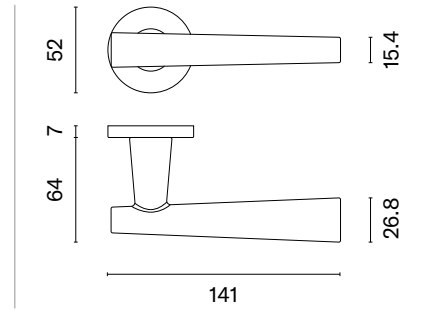

EUPHORBIA

rosette R SLIM 7MM

model

matching rosettes

door handle
code: AS EUPHORBIA R 7S

key ecutcheon
code: AS R 7S OB

euro ecutcheon
code: AS R 7S PZ

bathroom turn
code: AS R 7S WC

finish

KG
matt gold

SNM
nickel

GYM
graphite

The project received the Laureate statuette and the Good Design Emblem 2023 in the Home - Interior Design category.