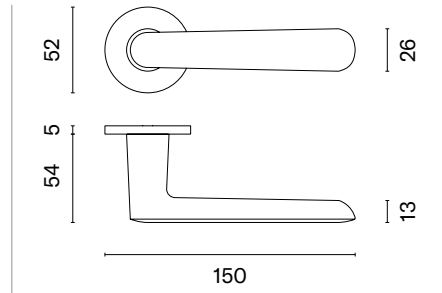

MSN
nickel

MSB
titanium

BR
brown

The door handle is available in a window version (page 328)

ARIA

rosette R SUPER SLIM 5MM

model

matching rosettes