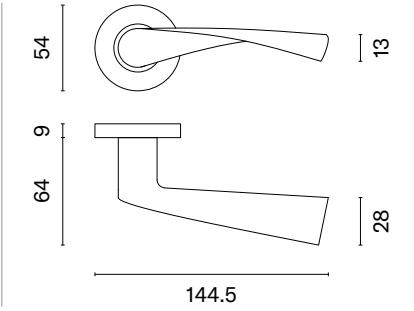

OVAL 1708

model

matching rosettes

door handle
code: SM OVAL 1708

key ecutcheon
code: SM OVAL 1710 OB

euro ecutcheon
code: SM OVAL 1711 PZ

bathroom turn
code: SM OVAL 1712 WC /
SM OVAL 1713 WC W/Z

finish

16
stainless steel