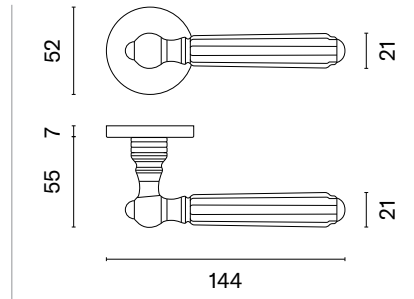

TIARELLA

rosette R SLIM 7MM

model

matching rosettes

key ecutcheon
code: AS R 7S OB

euro ecutcheon
code: AS R 7S PZ

bathroom turn
code: AS R 7S WC

finish

LG
polished gold