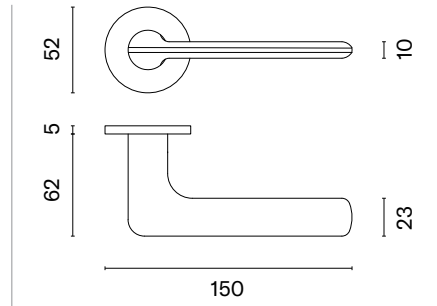

CP
polished chrome

MSC
satin chrome

BLACK
matt black

The door handle is available in a window version (page 340)

VIOLA

rosette R SUPER SLIM 5MM

model

matching rosettes