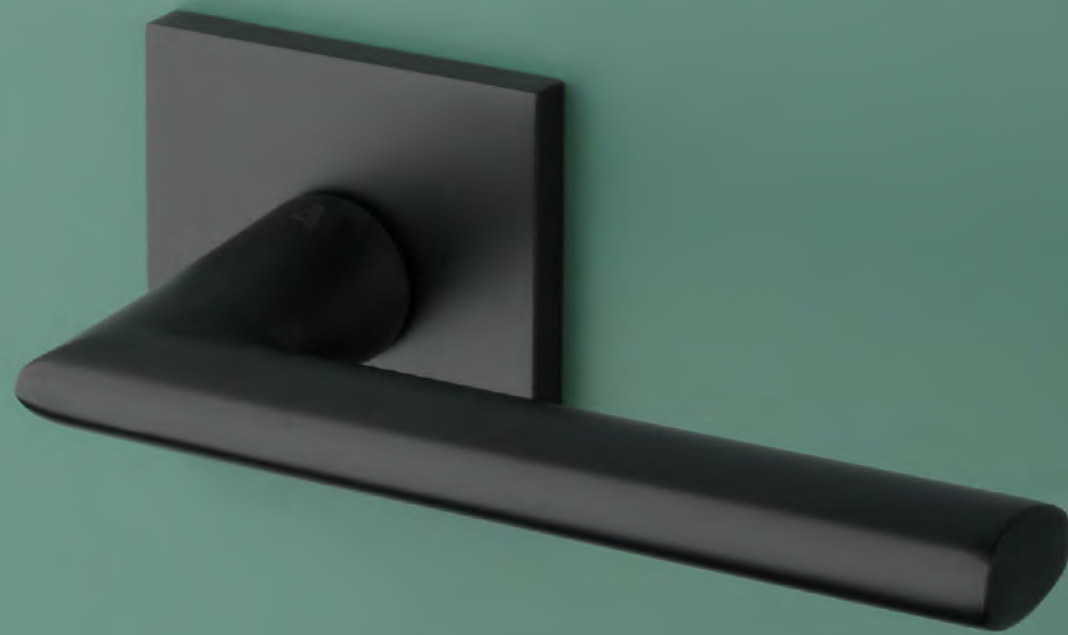

GYM
graphite

PRIMULA

rosette Q SLIM 7MM

model

matching rosettes

door handle
code: AT PRIMULA Q 7S

key ecutcheon
code: AT Q 7S OB

euro ecutcheon
code: AT Q 7S PZ