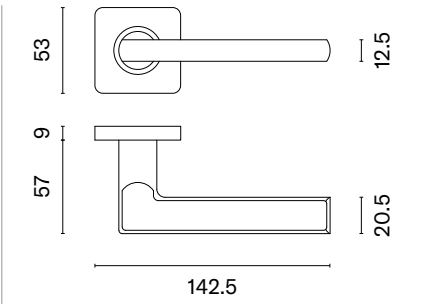

KVADRAT 1702

model

matching rosettes

door handle
code: SM KVADRAT 1702

key ecutcheon
code: SM KVADRAT 1710 OB

euro ecutcheon
code: SM KVADRAT 1711 PZ

bathroom turn
code: SM KVADRAT 1712 WC /
SM KVADRAT 1713 WC W/Z

finish

16
stainless steel