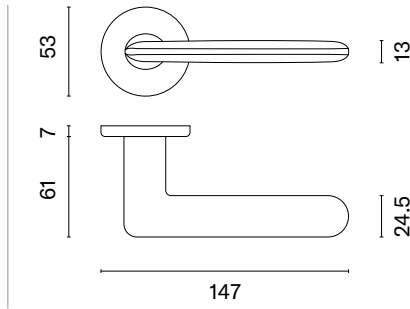

STILE

DOOR HANDLES
ON ROUND ROSETTES

AVA

rosette R SLIM 7MM

STILE

model

matching rosettes

key ecutcheon
code: ST R 7S OB