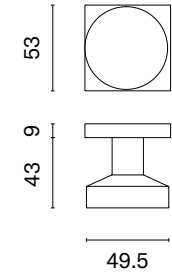

KVADRAT 1705

model

matching rosettes

door knob
code: SM KVADRAT 1705

key ecutcheon
code: SM KVADRAT 1710 OB

euro ecutcheon
code: SM KVADRAT 1711 PZ

bathroom turn
code: SM KVADRAT 1712 WC /
SM KVADRAT 1713 WC W/Z

finish

16
stainless steel

F5
matt black

* One-sided door knob intended for assembly with a door handle.