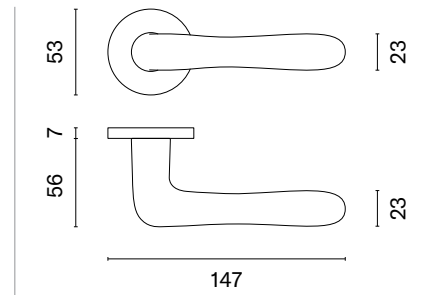

CYNIA

rosette R SLIM 7MM

model

matching rosettes

door handle
code: AT CYNIA R 7S

key ecutcheon
code: AT R 7S OB

euro ecutcheon
code: AT R 7S PZ

bathroom turn
code: AT R 7S WC

finish

CP
polished chrome

MSC
satin chrome

BLACK
matt black

GOLD PVD
polished gold

The door handle is available in a window version (page 330)