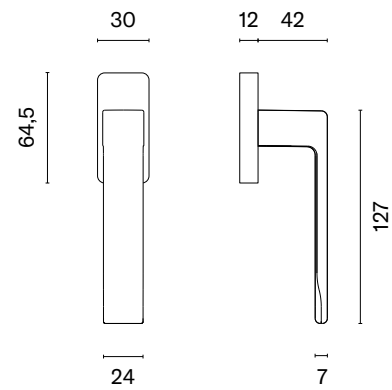

MSB
titanium

The window handle is available in a door version (page 267)

* When ordering, please specify the side of the window handle: right (R) or left (L).

HIRA

STILE

model

finish

window handle
code: ST O HIRA Q