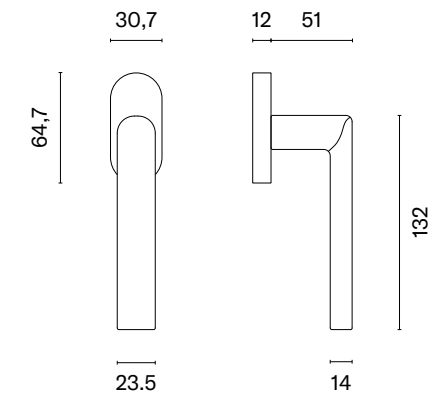

model finish

window handle
code: AT O SILENA R

CP
polished chrome

MSC
satin chrome

BLACK
matt black

GOLD PVD
polished gold

The window handle is available in a door version (page 121)

* When ordering, please specify the side of the window handle: right (R) or left (L).