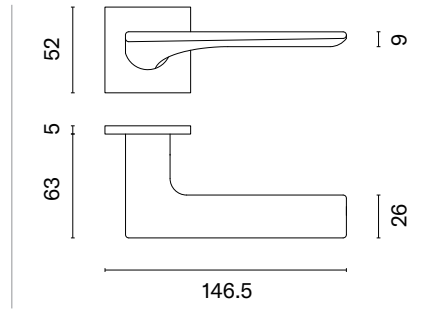

IRIS

rosette Q SUPER SLIM 5MM

model

matching rosettes

door handle
code: AS IRIS Q 5S

key ecutcheon
code: AS Q 5S OB

euro ecutcheon
code: AS Q 5S PZ

bathroom turn
code: AS Q 5S WC

finish

DSC
brushed chrome

SNM
nickel

GYM
graphite