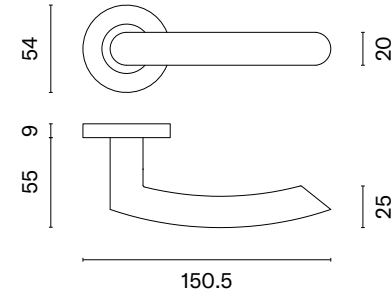

matching rosettes

door handle
code: SM OVAL 1706

key ecutcheon
code: SM OVAL 1710 OB

euro ecutcheon
code: SM OVAL 1711 PZ

bathroom turn
code: SM OVAL 1712 WC /
SM OVAL 1713 WC W/Z

finish

16
stainless steel

OVAL 1707