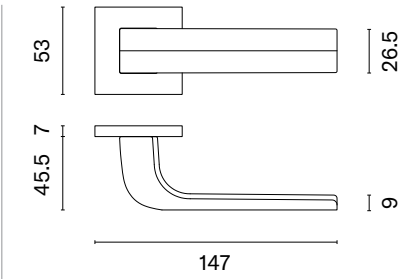

JENA

rosette Q SLIM 7MM

STILE

model

matching rosettes

key ecutcheon
code: ST Q 7S OB

euro ecutcheon
code: ST Q 7S PZ

bathroom turn
code: ST Q 7S WC