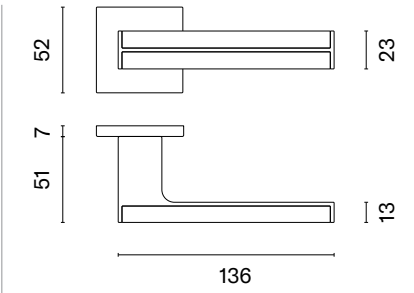

GOLD SATIN
matt gold

MSN
nickel

MSB
titanium

BR
brown

The door handle is available in a window version (page 345)

IMPERATA

rosette Q SLIM 7MM

model