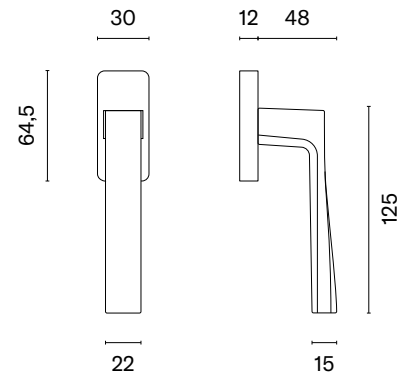

LIMA

STILE

model

finish

window handle
code: ST O LIMA Q

PSC
satin chrome

BLACK
matt black

MSN
nickel

MSB
titanium

GOLD SATIN
satin gold

The window handle is available in a door version (page 271)

* When ordering, please specify the side of the window handle: right (R) or left (L).