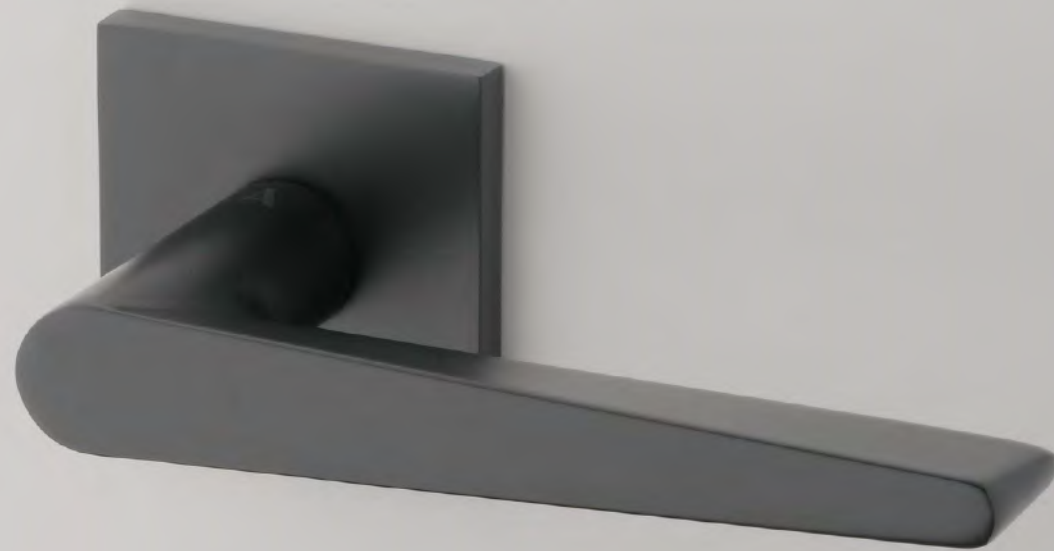

GOLD PVD
polished gold

The door handle is available in a window version (page 341)

ARNICA Q

rosette Q SLIM 7MM

model

matching rosettes

door handle
code: AT ARNICA Q 7S

key ecutcheon
code: AT Q 7S OB