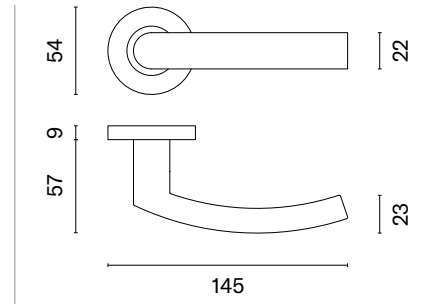

door handle
code: SM OVAL 1704

key ecutcheon
code: SM OVAL 1710 OB

euro ecutcheon
code: SM OVAL 1711 PZ

bathroom turn
code: SM OVAL 1712 WC /
SM OVAL 1713 WC W/Z

finish

16
stainless steel

OVAL 1706

model