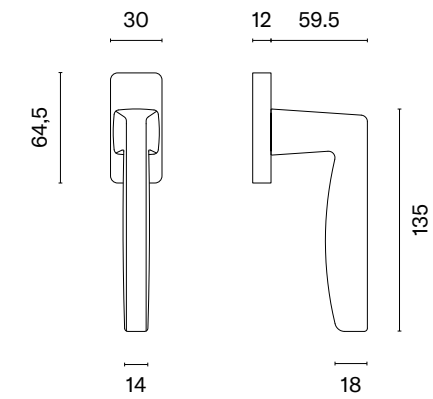

ERBA

APRILE

model finish

window handle
code: AT O ERBA Q

CP
polished chrome

MSC
satin chrome

BLACK
matt black

GOLD PVD
polished gold

GOLD SATIN
matt gold

MSN
nickel

MSB
titanium

The window handle is available in a door version (page 145)

* When ordering, please specify the side of the window handle: right (R) or left (L).