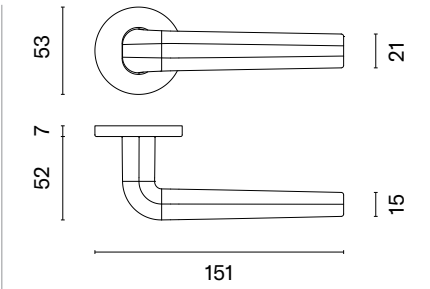

LC
polished chrome

SC
satin chrome

BK
matt black

LG
polished gold

KG
matt gold

PN PVD
copper

INULA

rosette R SLIM 7MM