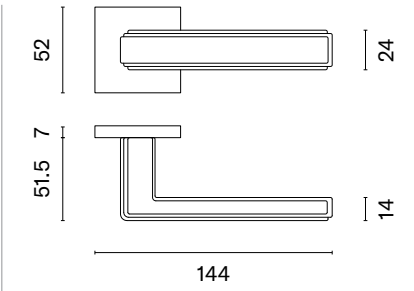

GOLD SATIN
matt gold

MSN
nickel

MSB
titanium

BR
brown

The door handle is available in a window version (page 347)

RAFLESIA

rosette Q SLIM 7MM

model