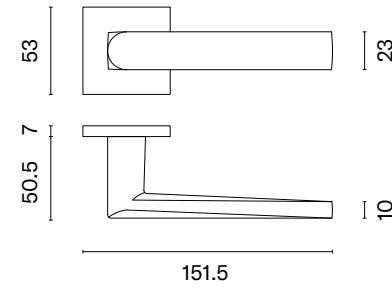

ADANA

rosette Q SLIM 7MM

STILE

model

matching rosettes

key ecutcheon
code: ST Q 7S OB

euro ecutcheon
code: ST Q 7S PZ

bathroom turn
code: ST Q 7S WC

door handle
code: ST ADANA Q 7S

finish

CP
polished chrome

PSC
satin chrome

BLACK
matt black

MSN
nickel

MSB
titanium

The door handle is available in a window version (page 356)