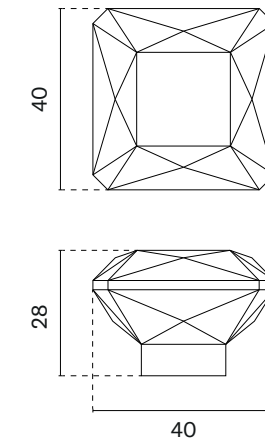

The set includes a door handle (page 83)

The set includes a door knob (page 316)

model

finish

furniture pull
code: AS 1065-M

LC / BK
polished chrome / black crystal

The set includes a door knob (page 323)

model