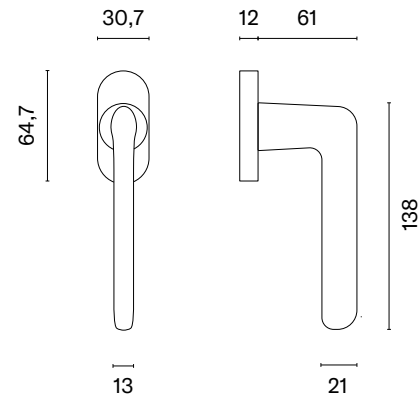

model

finish

window handle
code: ST O UTA R

PSC
satin chrome

BLACK
matt black

MSN
nickel

MSB
titanium

GOLD SATIN
satin gold

The window handle is available in a door version (page 257)

* When ordering, please specify the side of the window handle: right (R) or left (L).