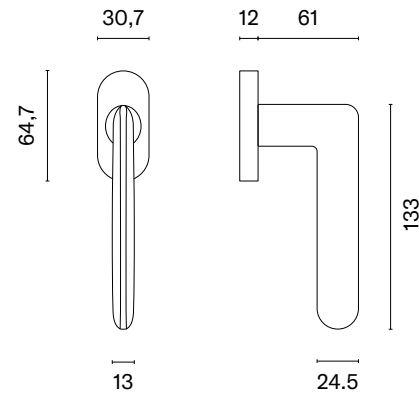

model

finish

window handle
code: ST O AVA R

The window handle is available in a door version (page 250)

* When ordering, please specify the side of the window handle: right (R) or left (L).