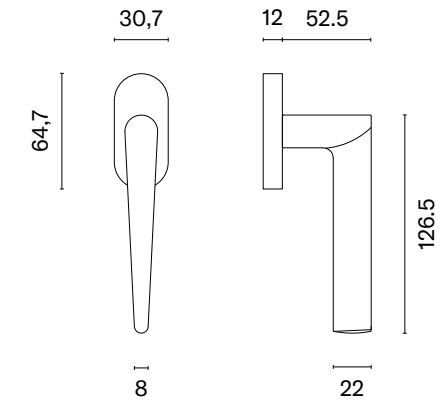

ARNICA R

APRILE

model

finish

window handle
code: AT O ARNICA R

CP
polished chrome

MSC
satin chrome

BLACK
matt black

GOLD PVD
polished gold

GOLD SATIN
matt gold

MSN
nickel

MSB
titanium

The window handle is available in a door version (page 45)

* When ordering, please specify the side of the window handle: right (R) or left (L).