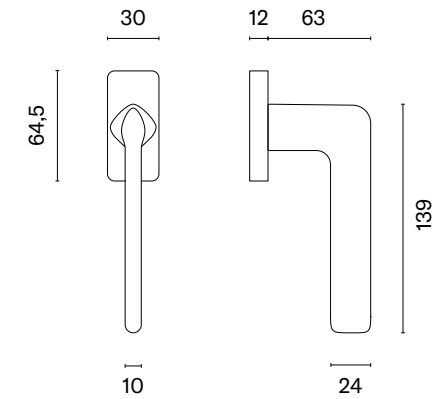

BLACK
matt black

MSN
nickel

MSB
titanium

The window handle is available in a door version (page 279)

* When ordering, please specify the side of the window handle: right (R) or left (L).

model

finish

window handle
code: ST O TOBA Q