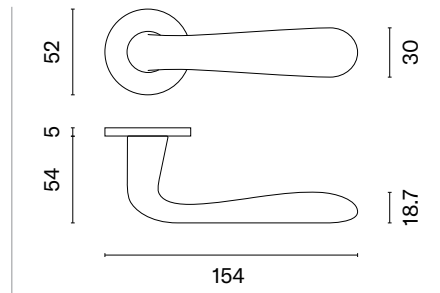

model

matching rosettes

door handle
code: AS GARDENIA R 5S

key ecutcheon
code: AS R 5S OB

euro ecutcheon
code: AS R 5S PZ

bathroom turn
code: AS R 5S WC

finish

LC
polished chrome