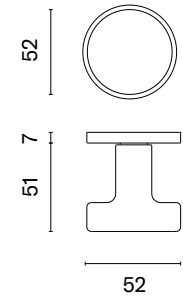

SNM
nickel

GYM
graphite

* When ordering, please specify the version of the knob: one-side fixed, one-side movable, two-side fixed, two-side fixed-movable, two-side movable.

RUTA

rosette R SLIM 7MM

APRILE

model