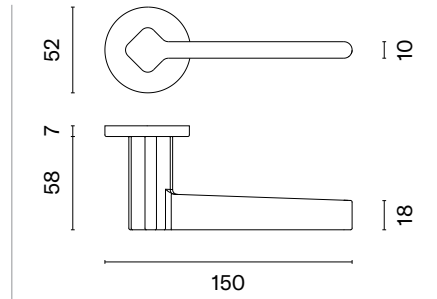

NINFEA R

rosette R SLIM 7MM

APRILE

model

matching rosettes

door handle
code: AS NINFEA R 7S

key ecutcheon
code: AS R 7S OB

euro ecutcheon
code: AS R 7S PZ

bathroom turn
code: AS R 7S WC

finish

LC
polished chrome

SC
satin chrome

Finalist of the competition Good Design 2018

* Till end of stock